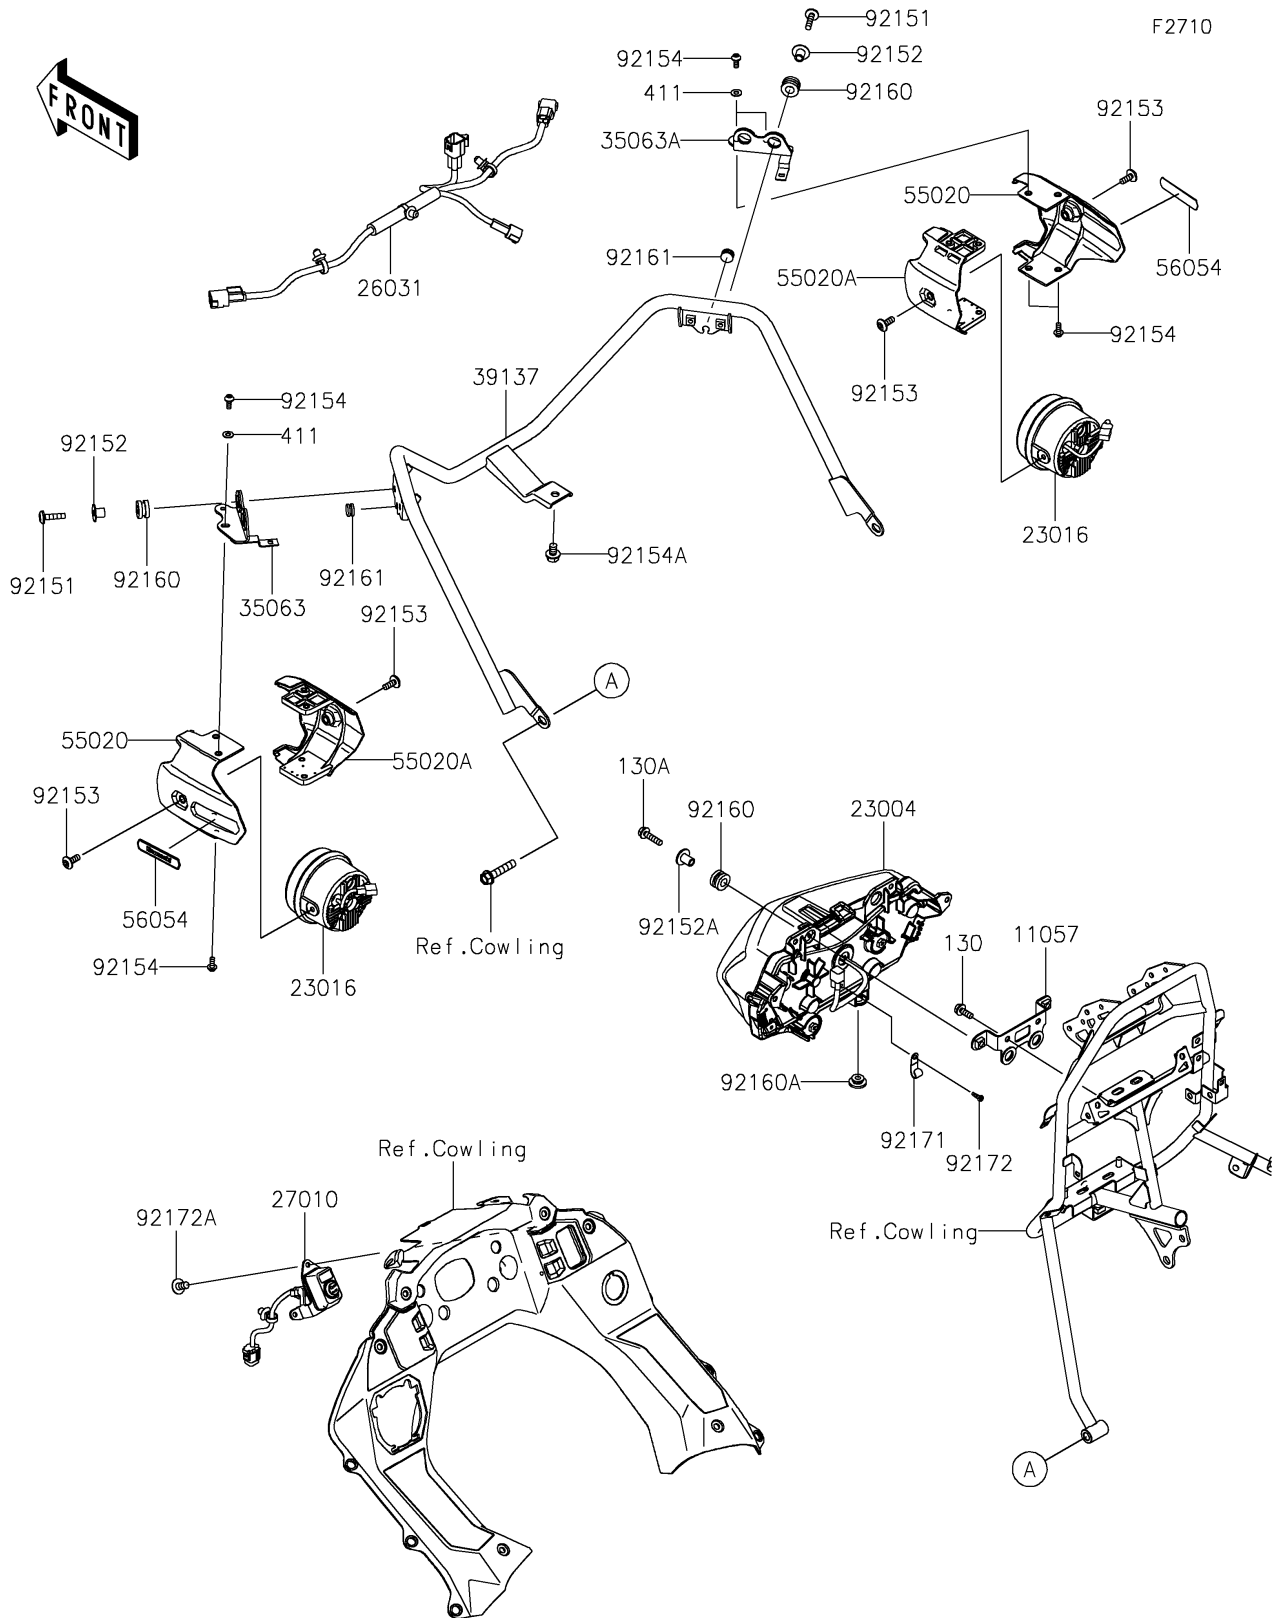

2022 KLR® 650 PARTS DIAGRAM

Headlight(s)

2022 KLR® 650 PARTS LIST

Headlight(s)

ITEM NAME	PART NUMBER	QUANTITY
BRACKET,HEAD LAMP (Ref # 11057)	11057-4388	1
LAMP-HEAD,LED (Ref # 23004)	23004-0414	1
LAMP-ASSY,LED,FOG,PIAA (Ref # 23016)	23016-0599	2
HARNESS,FOG LAMP (Ref # 26031)	26031-3860	1
SWITCH,FOG LAMP (Ref # 27010)	27010-0968	1
STAY,LH (Ref # 35063)	35063-1537	1
STAY,RH (Ref # 35063A)	35063-1538	1
STAY-COMP,MAIN (Ref # 39137)	39137-0713	1
GUARD,OUTER (Ref # 55020)	55020-1825	2
GUARD,INNER (Ref # 55020A)	55020-1826	2
MARK,FOG LAMP,KAWASAKI (Ref # 56054)	56054-1695	2
BOLT,SOCKET,6X25 (Ref # 92151)	92151-1611	4
COLLAR,6.5X20X12 (Ref # 92152)	92152-2262	4
COLLAR,6.3X20X15.1 (Ref # 92152A)	92152-2322	2
BOLT,SOCKET,6X16 (Ref # 92153)	92153-1526	4
BOLT,SOCKET,5X12 (Ref # 92154)	92154-0917	8
BOLT,FLANGED,8X12 (Ref # 92154A)	92154-4252	1
DAMPER,10X20X12 (Ref # 92160)	92160-1167	6
DAMPER (Ref # 92160A)	92160-1613	2
DAMPER,8X14X8.9 (Ref # 92161)	92161-1666	2
CLAMP (Ref # 92171)	92171-1539	1
SCREW,TAPPING,4X12 (Ref # 92172)	92172-0233	1
SCREW,5X10 (Ref # 92172A)	92172-0864	3
BOLT-FLANGED,6X16 (Ref # 130)	130BA0616	2
BOLT-FLANGED,6X25 (Ref # 130A)	130BB0625	2
WASHER-PLAIN,5MM (Ref # 411)	411AB0500	4