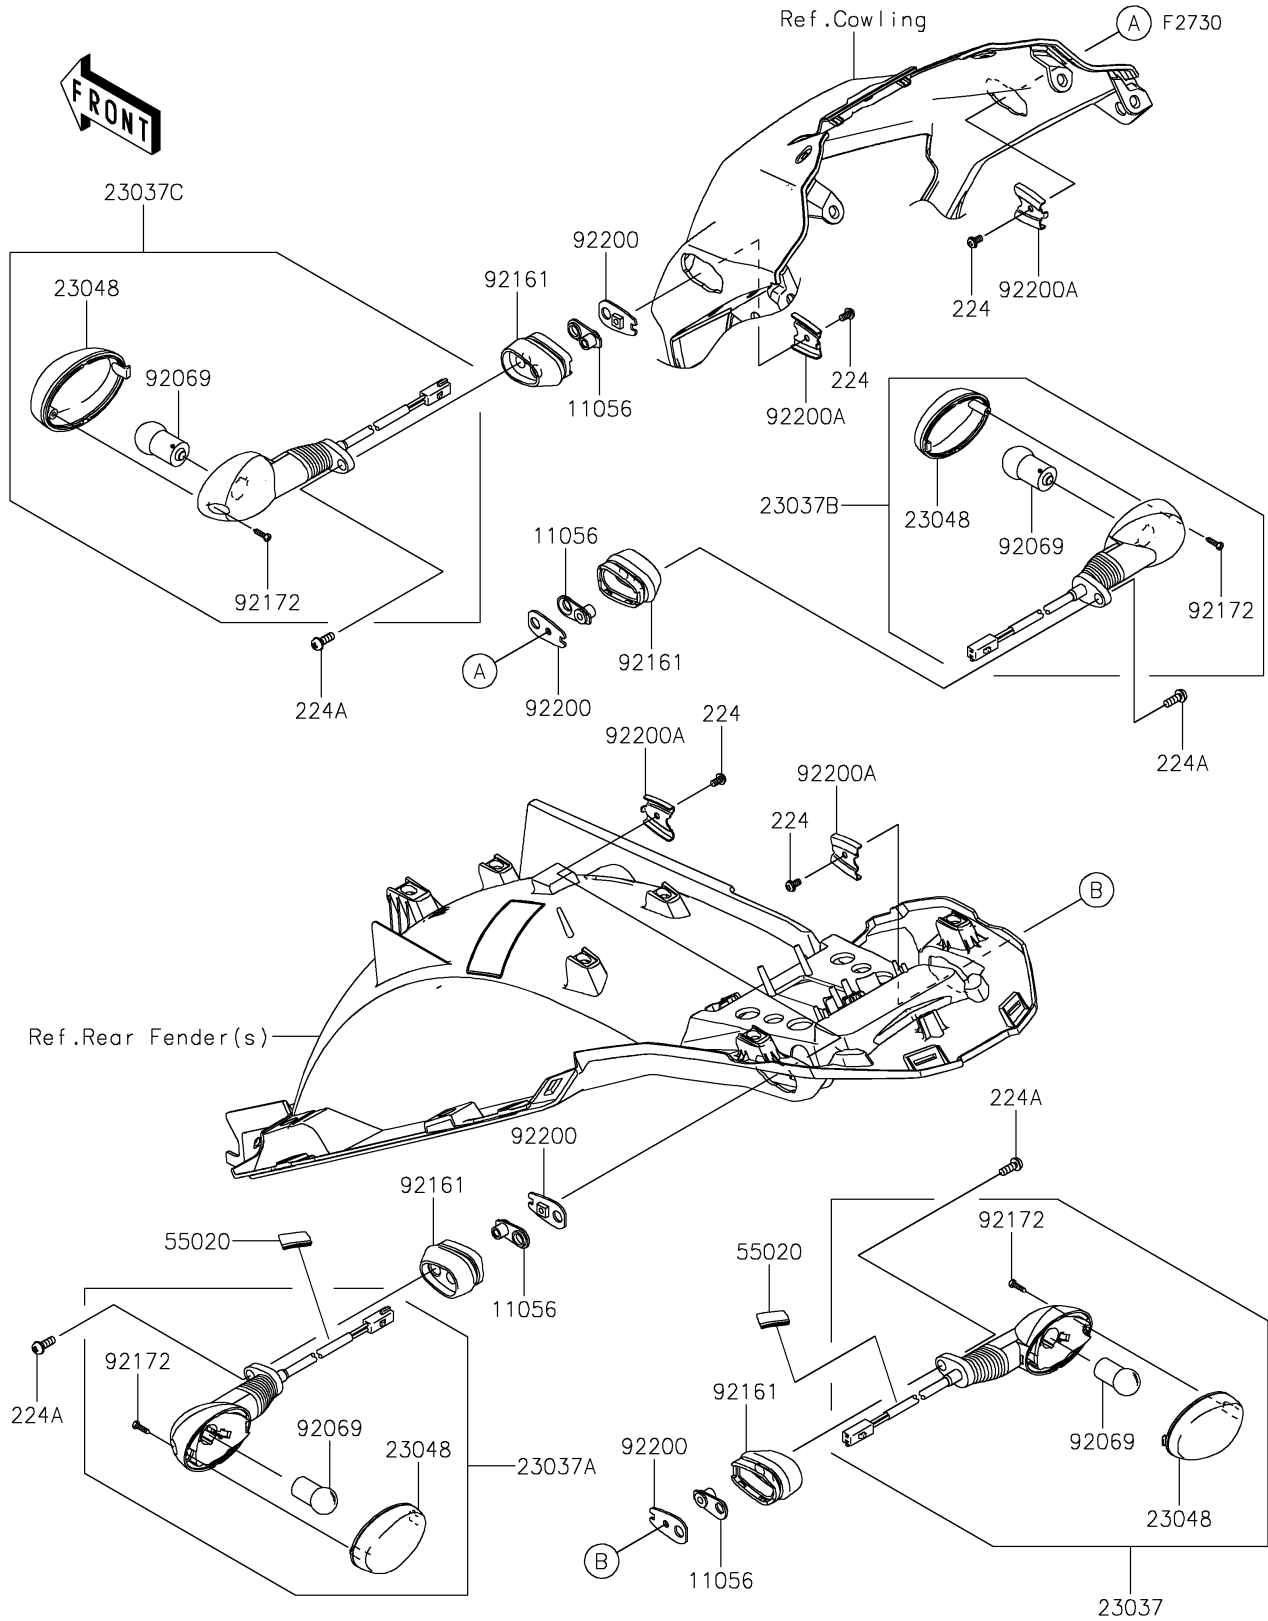

# 2022 KLR® 650 PARTS DIAGRAM

## Turn Signals

## 2022 KLR® 650 PARTS LIST

### Turn Signals

ITEM NAME	PART NUMBER	QUANTITY
BRACKET,6MM (Ref # 11056)	11056-4156	4
LAMP-ASSY-SIGNAL,RR,RH (Ref # 23037)	23037-0416	1
LAMP-ASSY-SIGNAL,RR,LH (Ref # 23037A)	23037-0417	1
LAMP-ASSY-SIGNAL,FR,RH (Ref # 23037B)	23037-0418	1
LAMP-ASSY-SIGNAL,FR,LH (Ref # 23037C)	23037-0419	1
LENS-SIGNAL LAMP (Ref # 23048)	23048-0035	4
GUARD,50X30 (Ref # 55020)	55020-2334	2
BULB,12V 10W (Ref # 92069)	92069-0106	4
DAMPER,SIGNAL LAMP (Ref # 92161)	92161-1680	4
SCREW,TAPPING,2.9X13 (Ref # 92172)	92172-0343	4
WASHER,SIGNAL LAMP (Ref # 92200)	92200-0164	4
WASHER,SIGNAL LAMP (Ref # 92200A)	92200-0165	4
SCREW-PAN-WP-CROS,4X8 (Ref # 224)	224AB0408	4
SCREW-PAN-WP-CROS,6X14 (Ref # 224A)	224AB0614	4