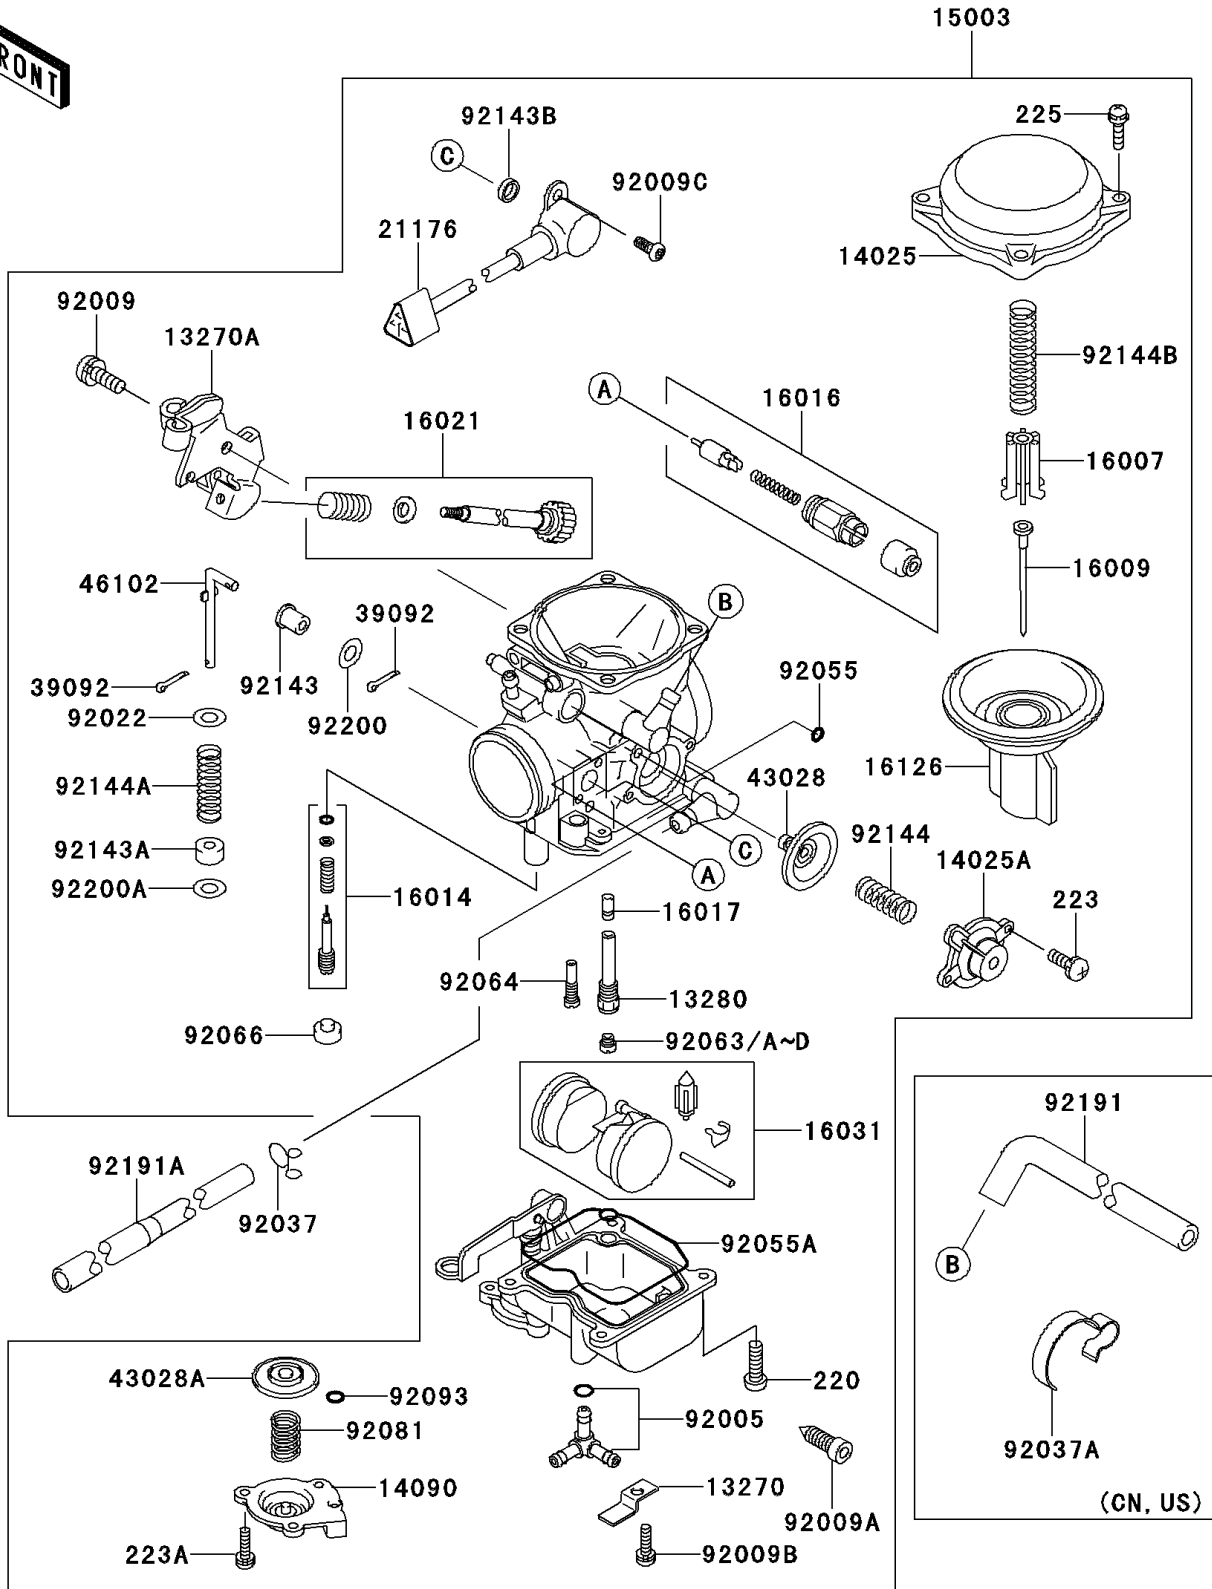

2000 Vulcan 1500 Nomad PARTS DIAGRAM

Carburetor

E1611