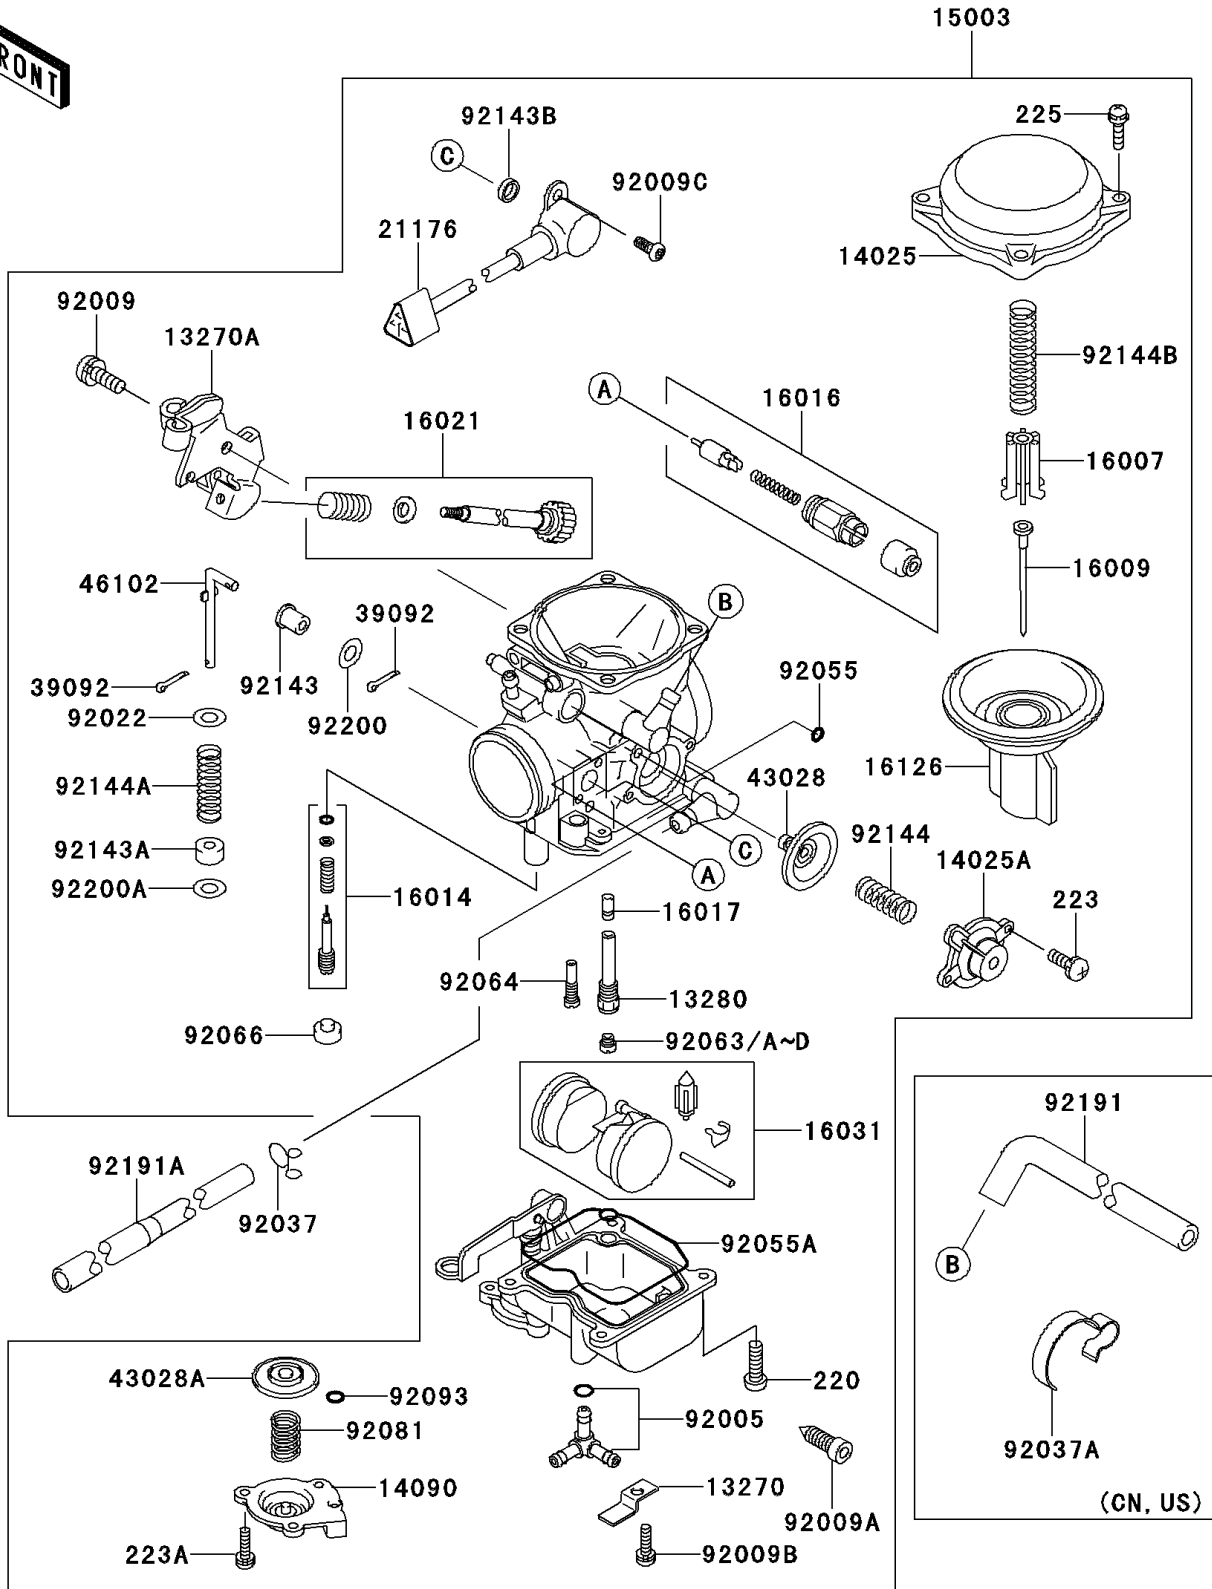

2001 Vulcan 1500 Nomad PARTS DIAGRAM

Carburetor

E1611

2001 Vulcan 1500 Nomad PARTS LIST

Carburetor

ITEM NAME	PART NUMBER	QUANTITY
PLATE,FITTING STAY (Ref # 13270)	13270-1286	1
PLATE (Ref # 13270A)	13270-1513	1
HOLDER,NEEDLE JET (Ref # 13280)	13280-1100	1
COVER,MIXING CHAMBER (Ref # 14025)	14025-1890	1
COVER,AIR CUT VALVE (Ref # 14025A)	14025-1903	1
COVER,ACCELERATOR (Ref # 14090)	14090-1635	1
CARBURETOR-ASSY (Ref # 15003)	15003-1432	1
SEAT-SPRING,DIAPHRAGM VALVE (Ref # 16007)	16007-1113	1
NEEDLE-JET,N2PY (Ref # 16009)	16009-1941	1
SCREW-PILOT AIR (Ref # 16014)	16014-1082	1
PLUNGER (Ref # 16016)	16016-1087	1
JET-NEEDLE,01B38 (Ref # 16017)	16017-1276	1
SCREW-THROTTLE STOP (Ref # 16021)	16021-1219	1
FLOAT (Ref # 16031)	16031-1090	1
VALVE,VACUUM (Ref # 16126)	16126-1325	1
SENSOR (Ref # 21176)	21176-1078	1
PIN-HAIR (Ref # 39092)	39092-1058	2
DIAPHRAGM,5.9MM,AIR CUT VALVE (Ref # 43028)	43028-1053	1
DIAPHRAGM (Ref # 43028A)	43028-1077	1
ROD,ACCELERATOR PUMP (Ref # 46102)	46102-1400	1
FITTING (Ref # 92005)	92005-1350	1
SCREW,5X10 (Ref # 92009)	92009-1365	1
SCREW,DRAIN,M6X0.75 (Ref # 92009A)	92009-1551	1
SCREW,4X8 (Ref # 92009B)	92009-1704	1
SCREW (Ref # 92009C)	92009-1781	2
WASHER,PLAIN,STOP SPRING (Ref # 92022)	92022-1480	1
CLAMP,TUBE (Ref # 92037)	92037-1531	1
RING-O (Ref # 92055)	92055-1245	1
RING-O,FLOAT CHAMBER (Ref # 92055A)	92055-1518	1