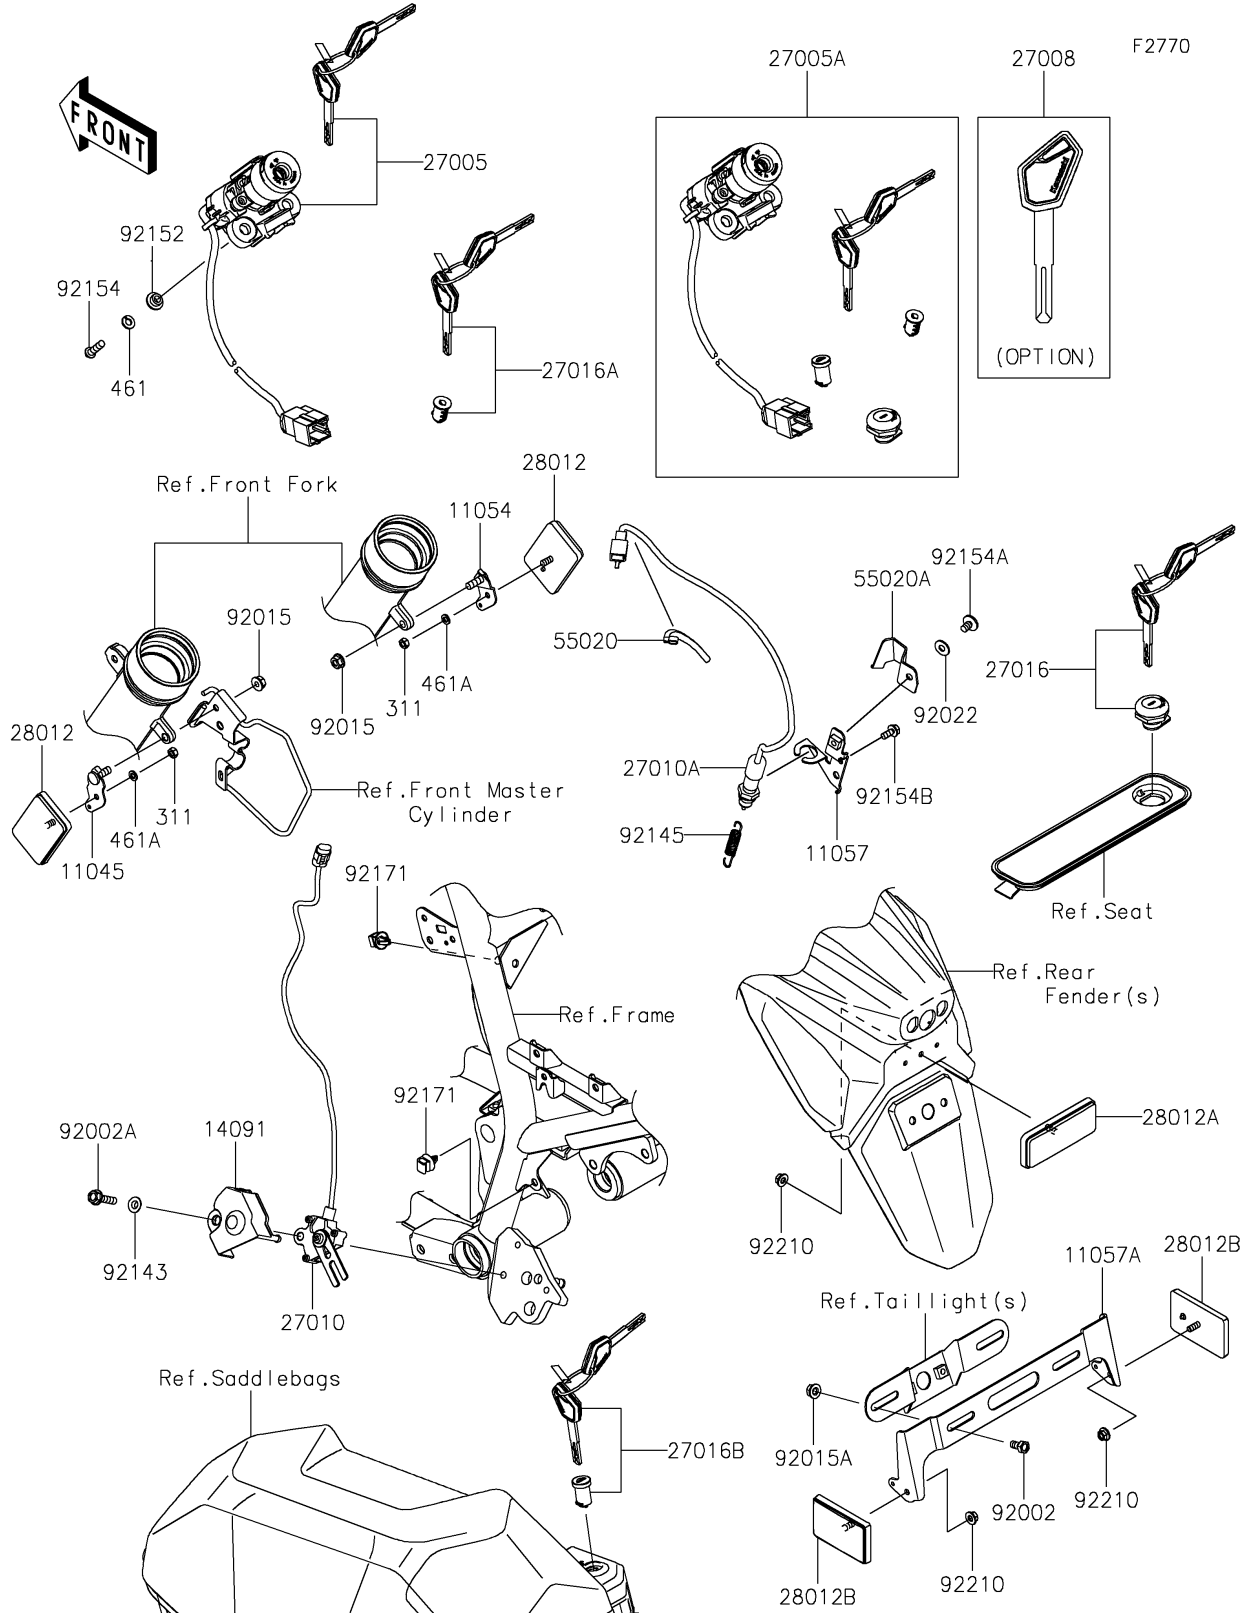

2022 KLR® 650 PARTS DIAGRAM

Ignition Switch