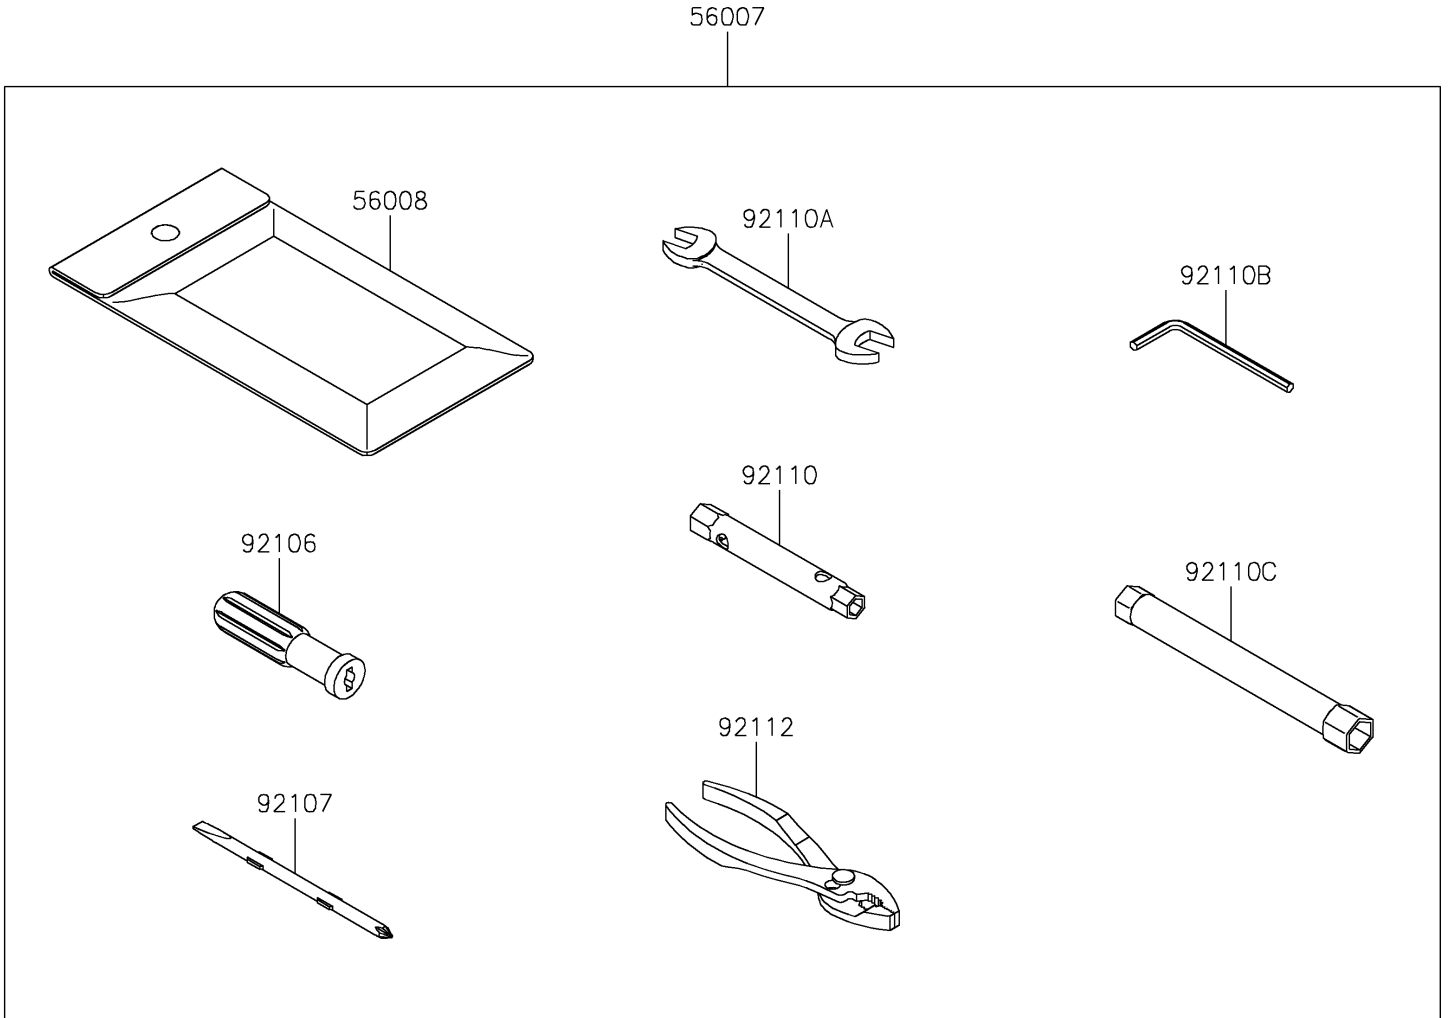

2022 KLR® 650 PARTS DIAGRAM

Owner's Tools

F2810

2022 KLR® 650 PARTS LIST

Owner's Tools

ITEM NAME	PART NUMBER	QUANTITY
TOOL-KIT (Ref # 56007)	56007-0196	1
BAG,TOOL (Ref # 56008)	56008-0036	1
GASKET-LIQUID,TB1211F,CLEAR (Ref # 92104)	92104-0004	1
GASKET-LIQUID,TB1216B,BLACK (Ref # 92104A)	92104-1064	1
GRIP-SCREW DRIVER (Ref # 92106)	92106-0004	1
TOOL-DRIVER,#2PHILLIPS&SLOT (Ref # 92107)	92107-0019	1
TOOL-WRENCH,BOX,8X10 (Ref # 92110)	92110-0049	1
TOOL-WRENCH,OPEN END,14X17 (Ref # 92110A)	92110-0057	1
TOOL-WRENCH,ALLEN,4MM (Ref # 92110B)	92110-0567	1
TOOL-WRENCH,BOX,12MM (Ref # 92110C)	92110-0579	1
TOOL-PLIERS (Ref # 92112)	92112-0007	1