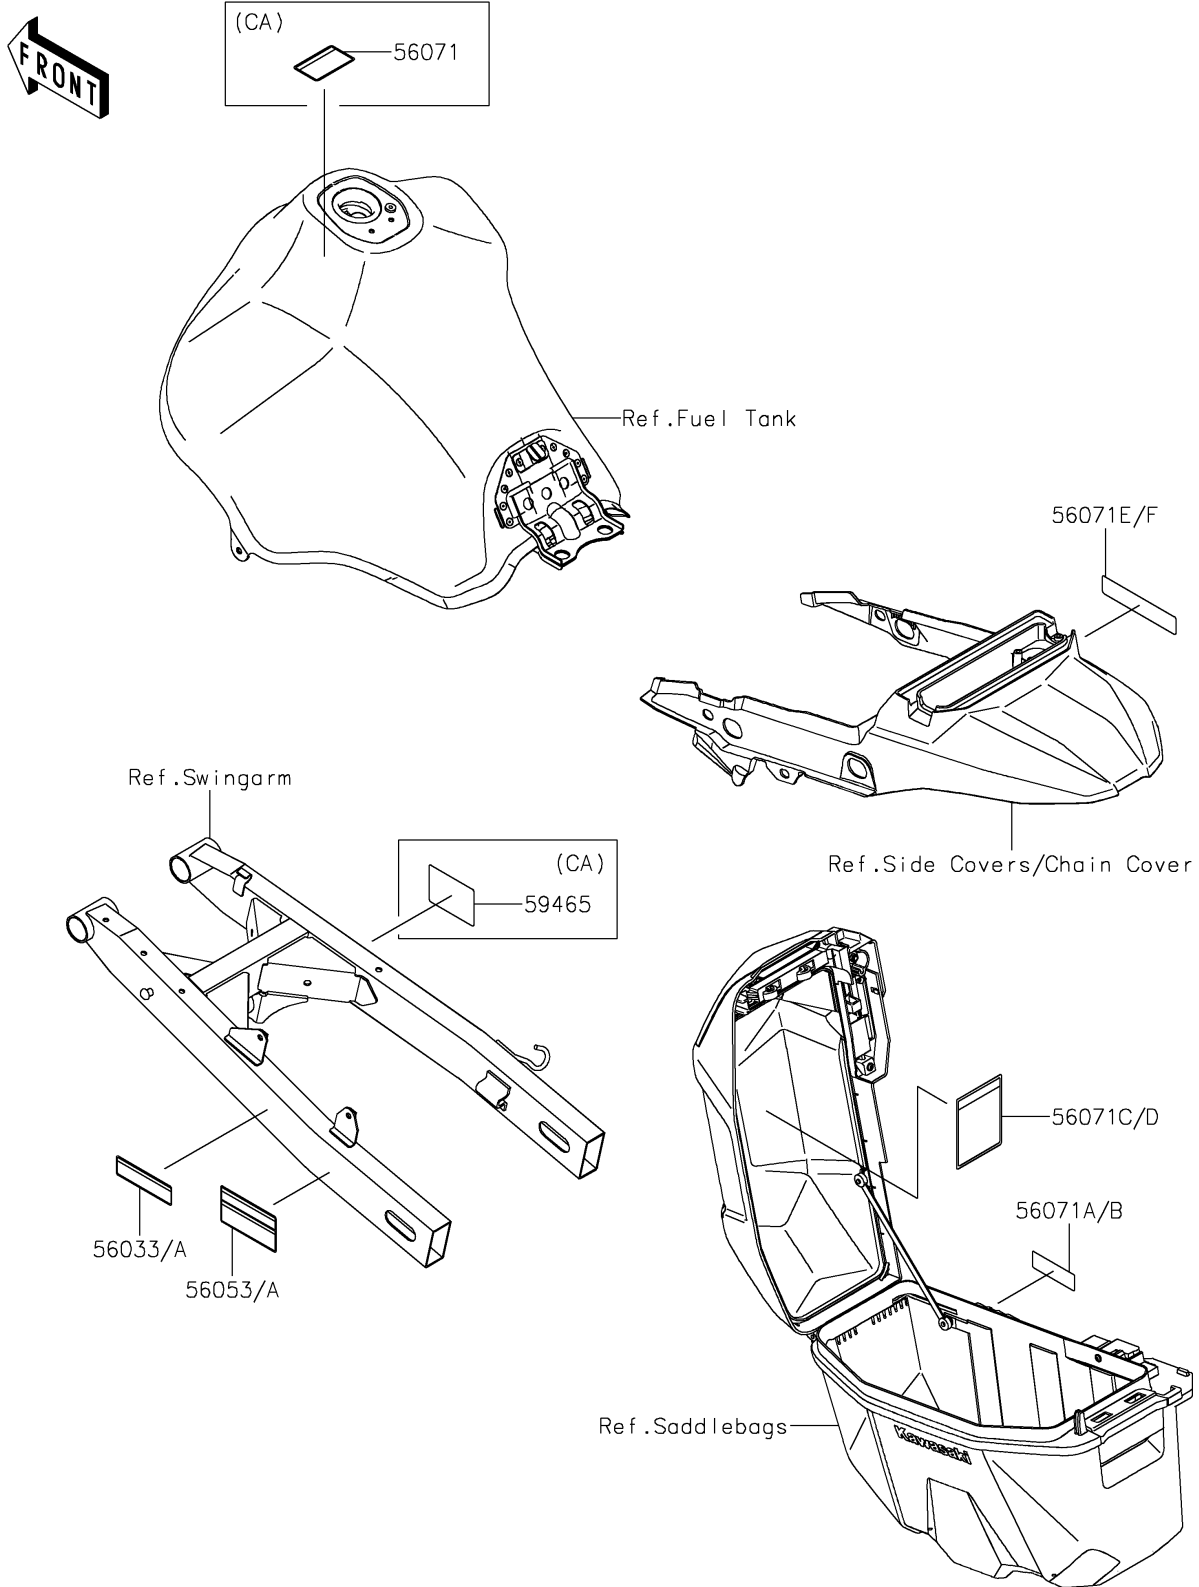

2022 KLR® 650 PARTS DIAGRAM

Labels

F2860

2022 KLR® 650 PARTS LIST

Labels

ITEM NAME	PART NUMBER	QUANTITY
LABEL-MANUAL,CHAIN (Ref # 56033)	56033-1478	1
LABEL-MANUAL,CHAIN (Ref # 56033A)	56033-1479	1
LABEL-SPECIFICATION,TIRE&LOAD (Ref # 56053)	56053-1837	1
LABEL-SPECIFICATION,TIRE&LOAD (Ref # 56053A)	56053-1838	1
LABEL-WARNING,EVAPO (Ref # 56071)	56071-0158	1
LABEL-WARNING,NO SIT (Ref # 56071A)	56071-0731	2
LABEL-WARNING,NO SIT (Ref # 56071B)	56071-0758	2
LABEL-WARNING,MAX LOAD (Ref # 56071C)	56071-0941	2
LABEL-WARNING,MAX LOAD (Ref # 56071D)	56071-0955	2
LABEL-WARNING,CARRIER LOADING (Ref # 56071E)	56071-1044	1
LABEL-WARNING,CARRIER LOADING (Ref # 56071F)	56071-1045	1
LABEL-CERTIFICATION,EVAPO (Ref # 59465)	59465-7733	1