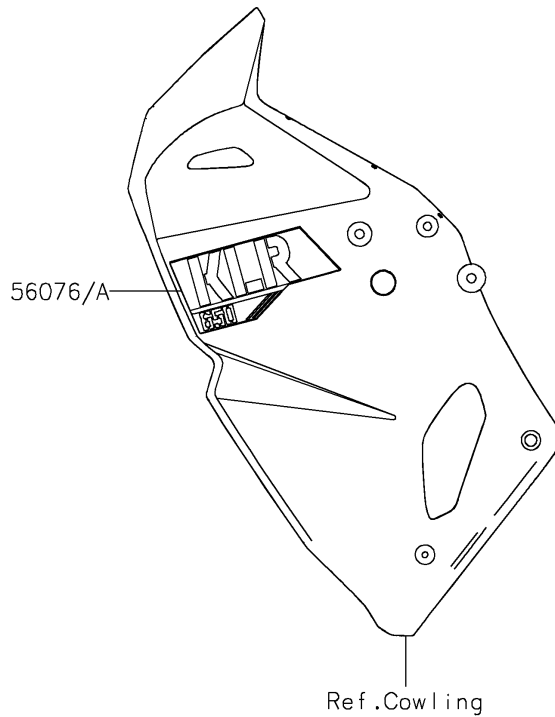

# 2022 KLR® 650 PARTS DIAGRAM

Decals

F2861

## 2022 KLR® 650 PARTS LIST

### Decals

ITEM NAME	PART NUMBER	QUANTITY
MARK,WINDSHIELD,KAWASAKI (Ref # 56054)	56054-2177	1
PATTERN,SHROUD,LH (Ref # 56076)	56076-2261	1
PATTERN,SHROUD,RH (Ref # 56076A)	56076-2262	1
PATTERN,FUEL TANK (Ref # 56076B)	56076-2404	1