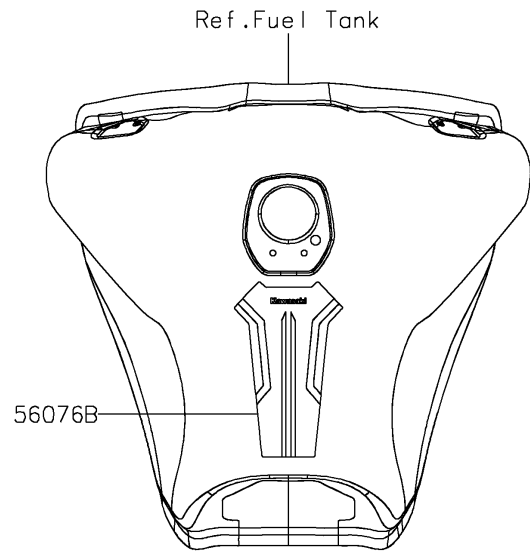

# 2022 KLR® 650 PARTS DIAGRAM

Decals

F2861

### Decals

ITEM NAME	PART NUMBER	QUANTITY
MARK,WINDSHIELD,KAWASAKI (Ref # 56054)	56054-2177	1
PATTERN,SHROUD,LH (Ref # 56076)	56076-2261	1
PATTERN,SHROUD,RH (Ref # 56076A)	56076-2262	1
PATTERN,FUEL TANK (Ref # 56076B)	56076-2404	1