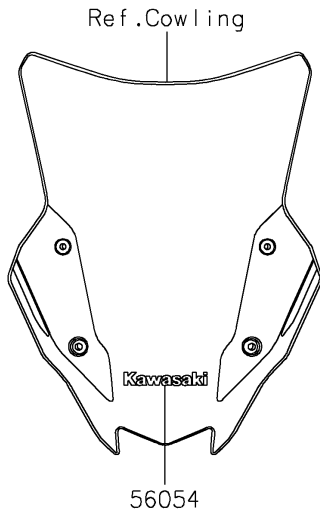

# 2022 KLR® 650 PARTS DIAGRAM

Decals

F2861

## 2022 KLR® 650 PARTS LIST

### Decals

ITEM NAME	PART NUMBER	QUANTITY
MARK,WINDSHIELD,KAWASAKI (Ref # 56054)	56054-2177	1
PATTERN,SHROUD,LH (Ref # 56076)	56076-2261	1
PATTERN,SHROUD,RH (Ref # 56076A)	56076-2262	1
PATTERN,FUEL TANK (Ref # 56076B)	56076-2404	1