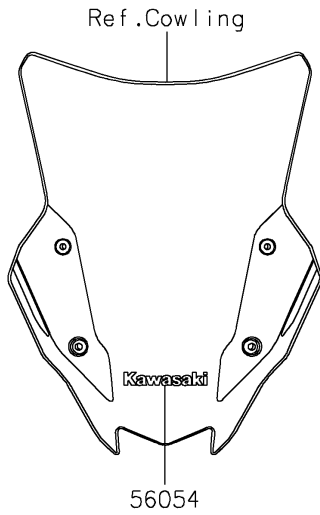

2022 KLR® 650 PARTS DIAGRAM

Decals

F2861

2022 KLR® 650 PARTS LIST

Decals

ITEM NAME	PART NUMBER	QUANTITY
MARK,WINDSHIELD,KAWASAKI (Ref # 56054)	56054-2177	1
PATTERN,SHROUD,LH (Ref # 56076)	56076-2261	1
PATTERN,SHROUD,RH (Ref # 56076A)	56076-2262	1
PATTERN,FUEL TANK (Ref # 56076B)	56076-2404	1