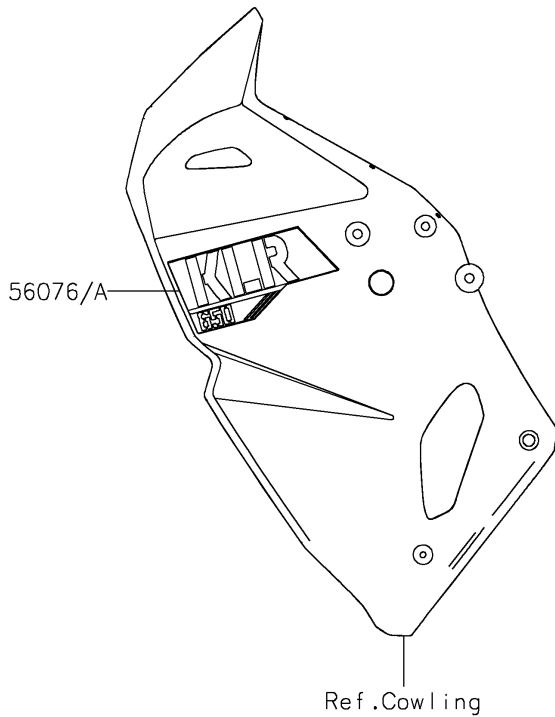

2022 KLR® 650 PARTS DIAGRAM

Decals

F2861

2022 KLR® 650 PARTS LIST

Decals

ITEM NAME	PART NUMBER	QUANTITY
MARK,WINDSHIELD,KAWASAKI (Ref # 56054)	56054-2177	1
PATTERN,SHROUD,LH (Ref # 56076)	56076-2261	1
PATTERN,SHROUD,RH (Ref # 56076A)	56076-2262	1
PATTERN,FUEL TANK (Ref # 56076B)	56076-2404	1