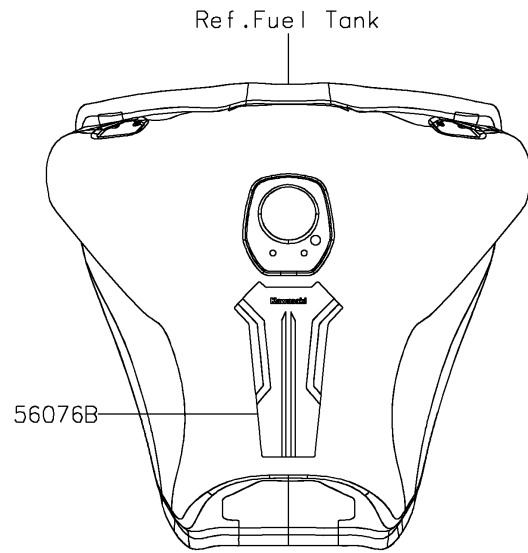

2022 KLR® 650 PARTS DIAGRAM

Decals

F2861

2022 KLR® 650 PARTS LIST

Decals

ITEM NAME	PART NUMBER	QUANTITY
MARK,WINDSHIELD,KAWASAKI (Ref # 56054)	56054-2177	1
PATTERN,SHROUD,LH (Ref # 56076)	56076-2261	1
PATTERN,SHROUD,RH (Ref # 56076A)	56076-2262	1
PATTERN,FUEL TANK (Ref # 56076B)	56076-2404	1