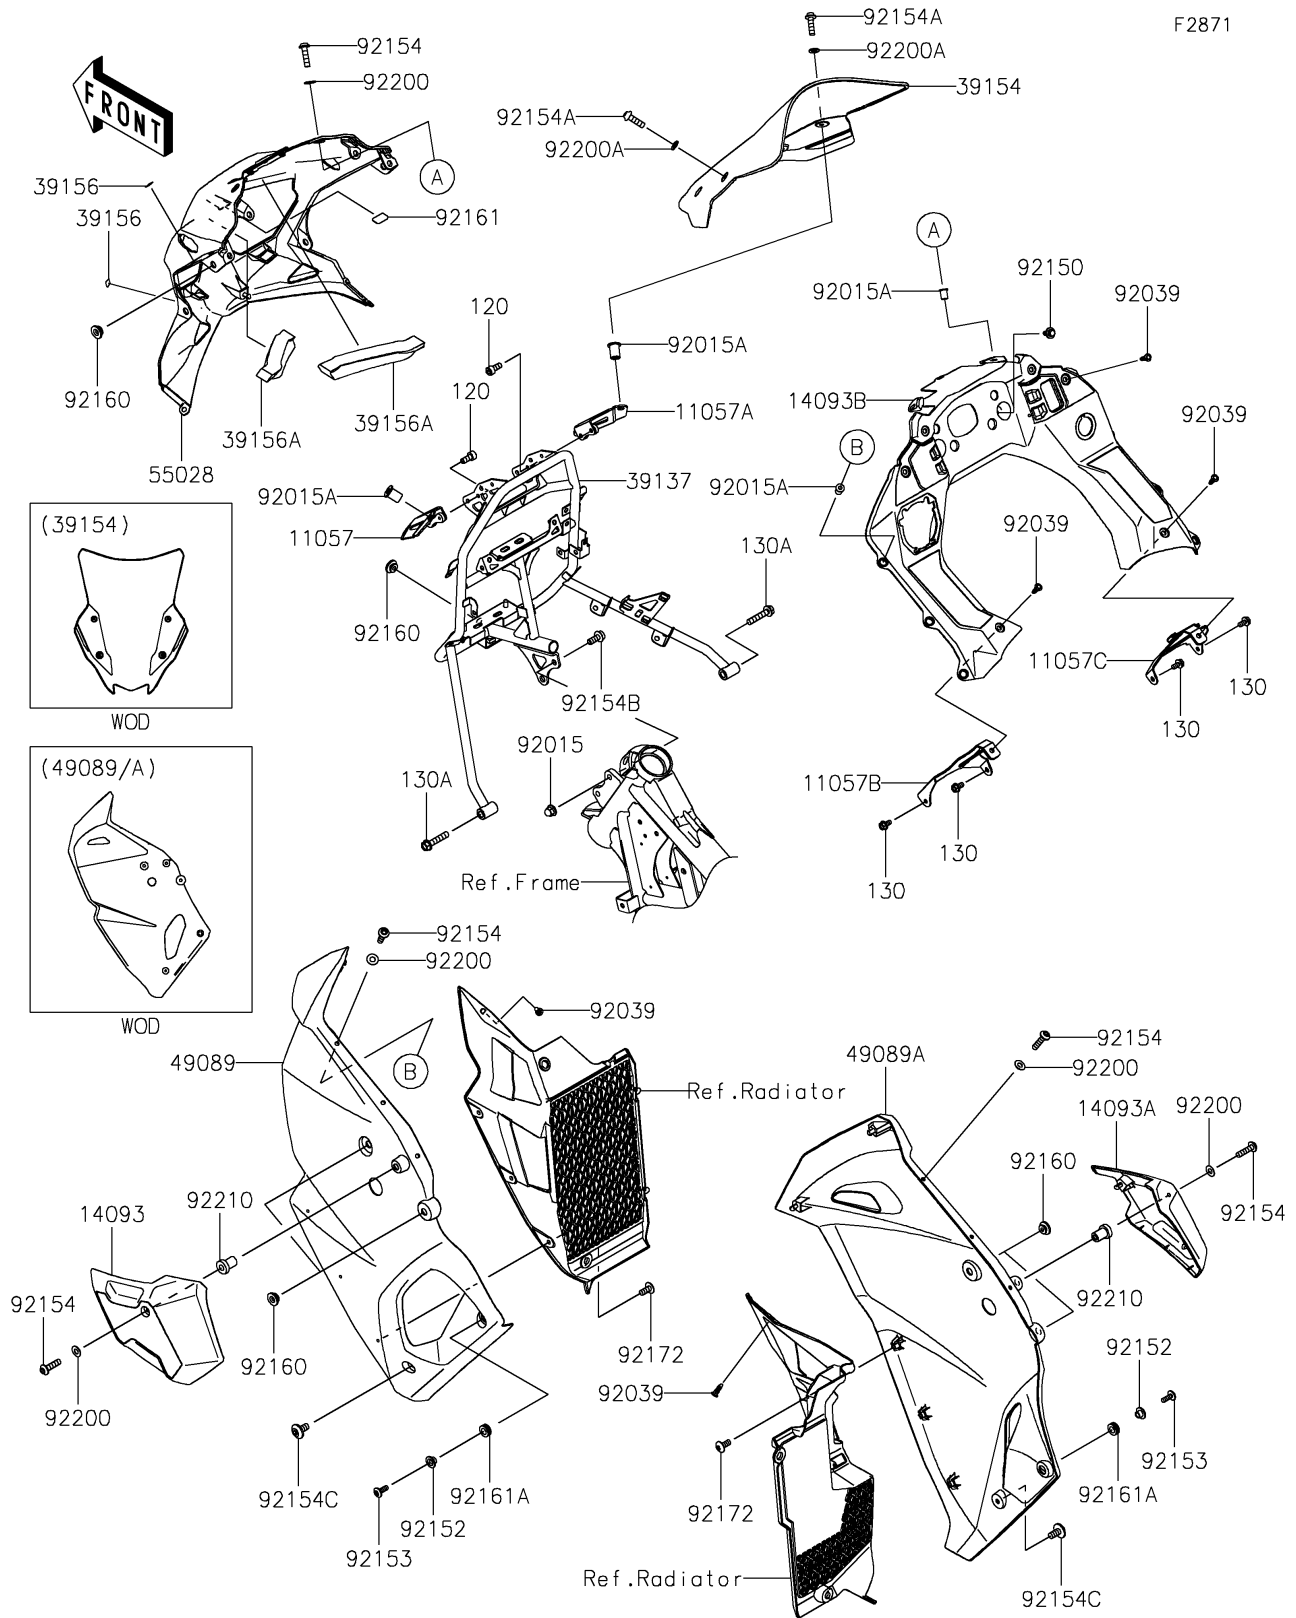

2022 KLR® 650 PARTS DIAGRAM

Cowling

F2871

2022 KLR® 650 PARTS LIST

Cowling

ITEM NAME	PART NUMBER	QUANTITY
BRACKET,WINDSHIELD,LH (Ref # 11057)	11057-4397	1
BRACKET,WINDSHIELD,RH (Ref # 11057A)	11057-4398	1
BRACKET,DASHBOARD,LH (Ref # 11057B)	11057-7243	1
BRACKET,DASHBOARD,RH (Ref # 11057C)	11057-7245	1
COVER,SHROUD,LH (Ref # 14093)	14093-1074	1
COVER,SHROUD,RH (Ref # 14093A)	14093-1075	1
COVER,DASHBOARD (Ref # 14093B)	14093-1076	1
STAY-COMP,COWLING (Ref # 39137)	39137-0712	1
WINDSHIELD (Ref # 39154)	39154-0391	1
PAD,UPP COWLING,CNT (Ref # 39156)	39156-0632	4
PAD,20X15X150 (Ref # 39156A)	39156-2762	2
SHROUD-ENGINE,LH,C.C.GRAY (Ref # 49089)	49089-0995-63G	1
SHROUD-ENGINE,RH,C.C.GRAY (Ref # 49089A)	49089-0996-63G	1
COWLING,UPP (Ref # 55028)	55028-0800	1
NUT,CAP,8MM (Ref # 92015)	92015-1151	2
NUT,WELL,5MM (Ref # 92015A)	92015-1757	12
RIVET (Ref # 92039)	92039-0709	8
BOLT,FLANGED,6X14 (Ref # 92150)	92150-1689	2
COLLAR (Ref # 92152)	92152-2770	2
BOLT,6X18 (Ref # 92153)	92153-0816	2
BOLT,SOCKET,5X20 (Ref # 92154)	92154-0216	10
BOLT,SOCKET,5X18 (Ref # 92154A)	92154-1945	4
BOLT,SOCKET,8X20 (Ref # 92154B)	92154-2314	2
BOLT,SOCKET,6X12 (Ref # 92154C)	92154-2355	2
DAMPER (Ref # 92160)	92160-1613	9
DAMPER,12X23 (Ref # 92161)	92161-1367	1
DAMPER,10X18X6.5 (Ref # 92161A)	92161-2091	2
SCREW,5X12 (Ref # 92172)	92172-0821	6
WASHER,NYLON,5.3X11.5X0.5 (Ref # 92200)	92200-0006	10

2022 KLR® 650 PARTS LIST

Cowling

ITEM NAME	PART NUMBER	QUANTITY
WASHER,5.2X10X1 (Ref # 92200A)	92200-2286	4
NUT,5MM (Ref # 92210)	92210-0001	2
BOLT-SOCKET,5X12 (Ref # 120)	120CB0512	4
BOLT-FLANGED,6X12 (Ref # 130)	130BA0612	4
BOLT-FLANGED,8X40 (Ref # 130A)	130BA0840	2