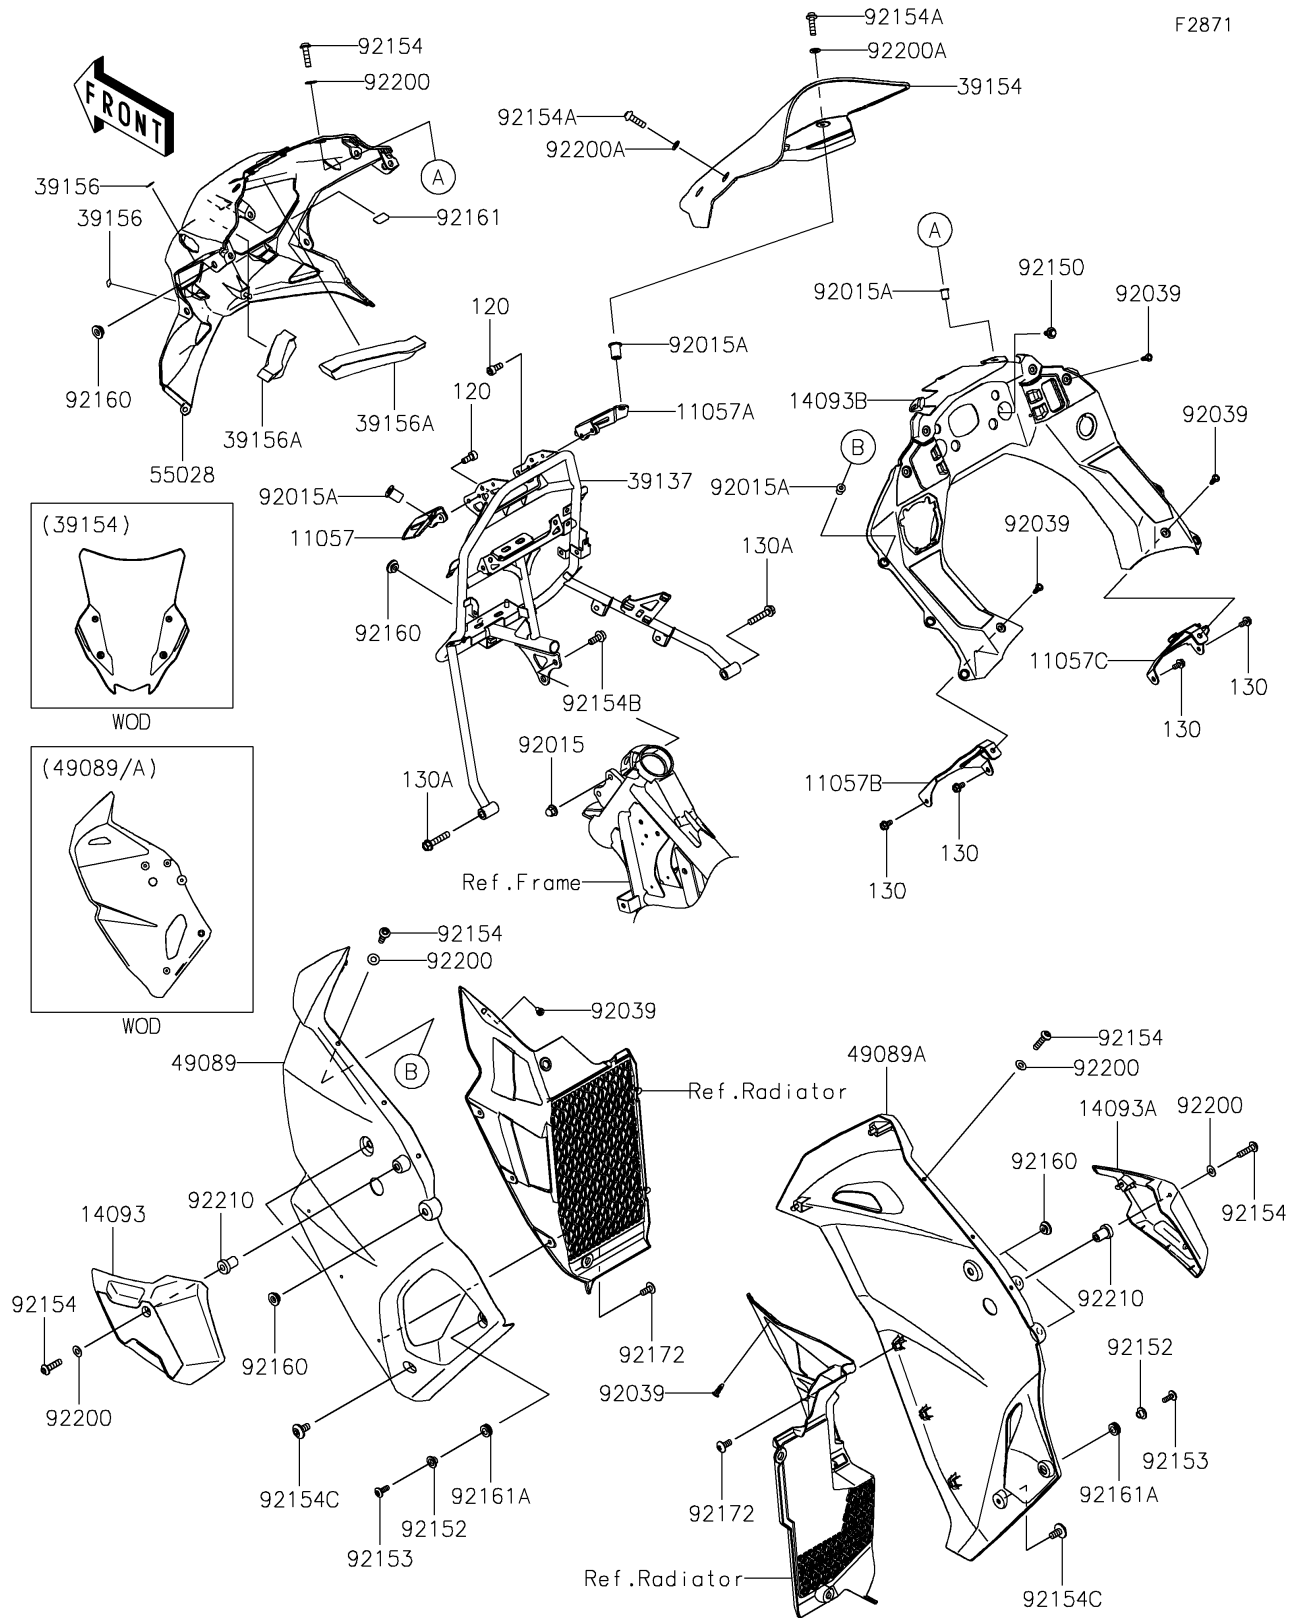

2022 KLR® 650 PARTS DIAGRAM

Cowling

2022 KLR® 650 PARTS LIST

Cowling

ITEM NAME	PART NUMBER	QUANTITY
BRACKET,WINDSHIELD,LH (Ref # 11057)	11057-4397	1
BRACKET,WINDSHIELD,RH (Ref # 11057A)	11057-4398	1
BRACKET,DASHBOARD,LH (Ref # 11057B)	11057-7243	1
BRACKET,DASHBOARD,RH (Ref # 11057C)	11057-7245	1
COVER,SHROUD,LH (Ref # 14093)	14093-1074	1
COVER,SHROUD,RH (Ref # 14093A)	14093-1075	1
COVER,DASHBOARD (Ref # 14093B)	14093-1076	1
STAY-COMP,COWLING (Ref # 39137)	39137-0712	1
WINDSHIELD (Ref # 39154)	39154-0391	1
PAD,UPP COWLING,CNT (Ref # 39156)	39156-0632	4
PAD,20X15X150 (Ref # 39156A)	39156-2762	2
SHROUD-ENGINE,LH,C.C.GRAY (Ref # 49089)	49089-0995-63G	1
SHROUD-ENGINE,RH,C.C.GRAY (Ref # 49089A)	49089-0996-63G	1
COWLING,UPP (Ref # 55028)	55028-0800	1
NUT,CAP,8MM (Ref # 92015)	92015-1151	2
NUT,WELL,5MM (Ref # 92015A)	92015-1757	12
RIVET (Ref # 92039)	92039-0709	8
BOLT,FLANGED,6X14 (Ref # 92150)	92150-1689	2
COLLAR (Ref # 92152)	92152-2770	2
BOLT,6X18 (Ref # 92153)	92153-0816	2
BOLT,SOCKET,5X20 (Ref # 92154)	92154-0216	10
BOLT,SOCKET,5X18 (Ref # 92154A)	92154-1945	4
BOLT,SOCKET,8X20 (Ref # 92154B)	92154-2314	2
BOLT,SOCKET,6X12 (Ref # 92154C)	92154-2355	2
DAMPER (Ref # 92160)	92160-1613	9
DAMPER,12X23 (Ref # 92161)	92161-1367	1
DAMPER,10X18X6.5 (Ref # 92161A)	92161-2091	2
SCREW,5X12 (Ref # 92172)	92172-0821	6
WASHER,NYLON,5.3X11.5X0.5 (Ref # 92200)	92200-0006	10

2022 KLR® 650 PARTS LIST

Cowling

ITEM NAME	PART NUMBER	QUANTITY
WASHER,5.2X10X1 (Ref # 92200A)	92200-2286	4
NUT,5MM (Ref # 92210)	92210-0001	2
BOLT-SOCKET,5X12 (Ref # 120)	120CB0512	4
BOLT-FLANGED,6X12 (Ref # 130)	130BA0612	4
BOLT-FLANGED,8X40 (Ref # 130A)	130BA0840	2