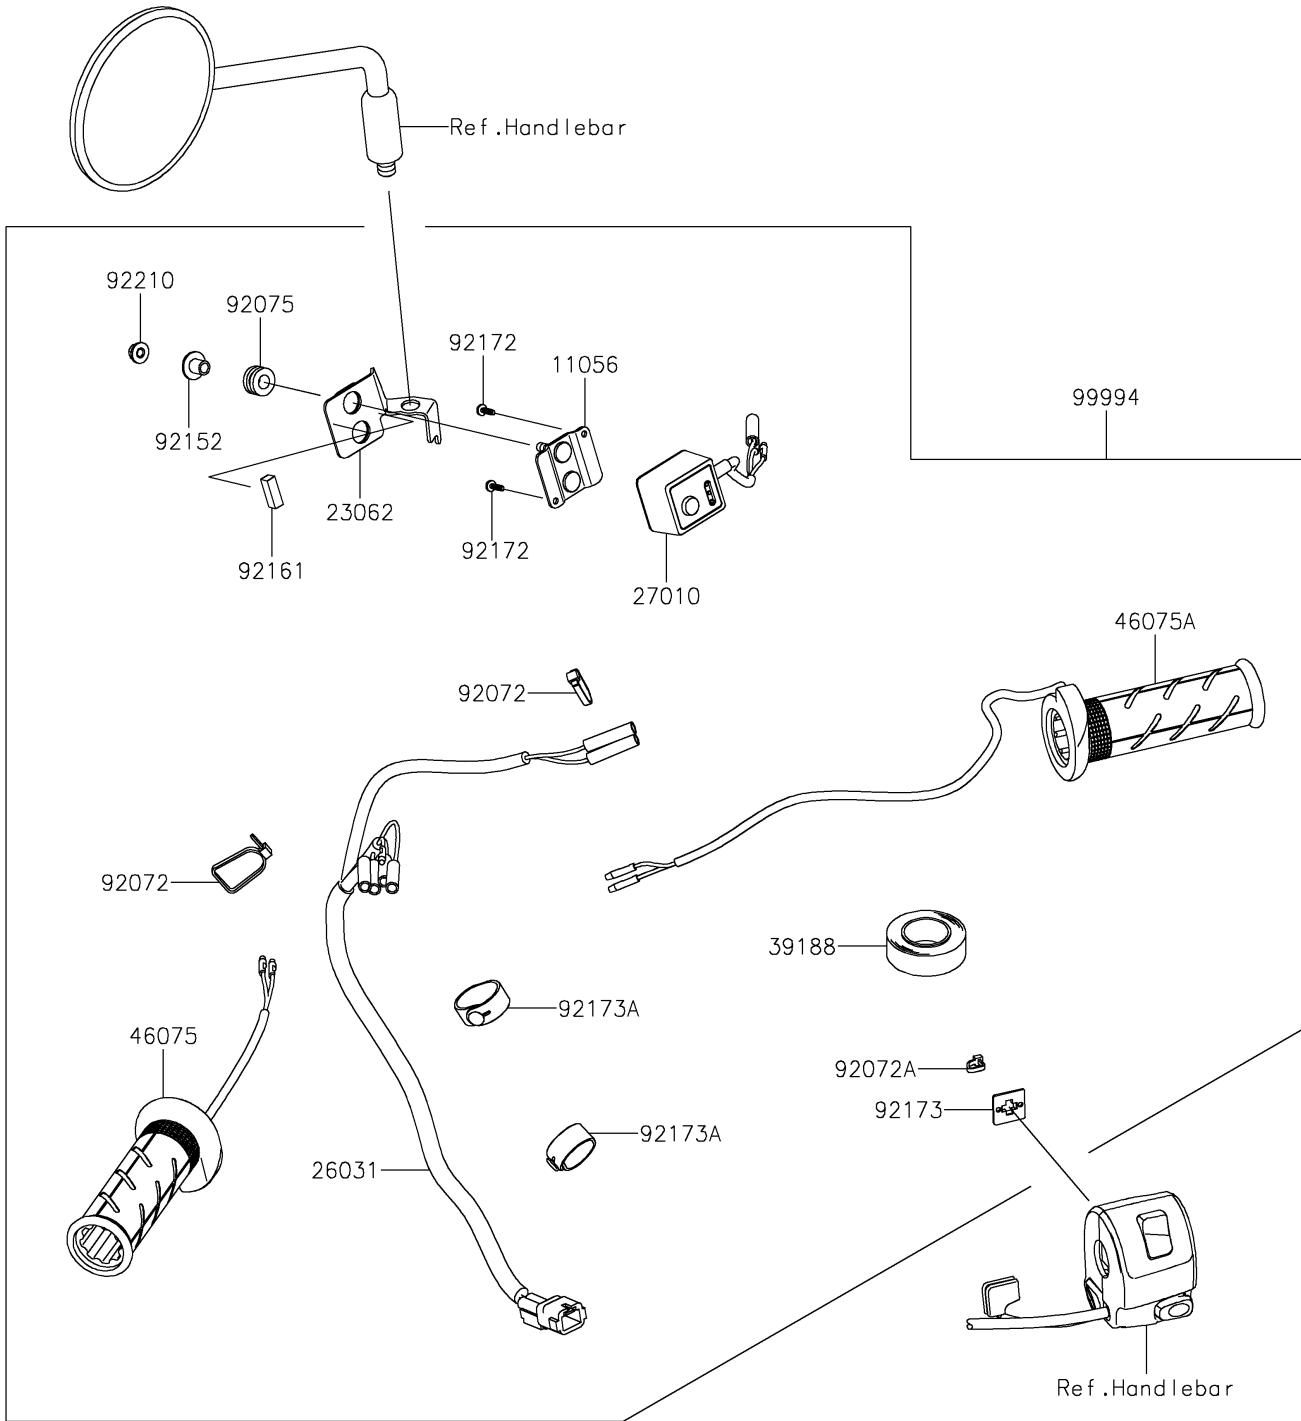

2022 KLR® 650 PARTS DIAGRAM

Accessory(Grip Heater)

F2910

2022 KLR® 650 PARTS LIST

Accessory(Grip Heater)

ITEM NAME	PART NUMBER	QUANTITY
BRACKET (Ref # 11056)	11056-7296	1
BRACKET-COMP (Ref # 23062)	23062-1325	1
HARNESS (Ref # 26031)	26031-3876	1
SWITCH,HEATED-GRIP,HONDA-ACCES (Ref # 27010)	27010-0126	1
TAPE,HARNESS (Ref # 39188)	39188-0006	1
GRIP,HEATER,LH (Ref # 46075)	46075-0599	1
GRIP,HEATER,RH (Ref # 46075A)	46075-0600	1
BAND,L=152 (Ref # 92072)	92072-3874	2
BAND,L=100 (Ref # 92072A)	92072-3875	1
DAMPER (Ref # 92075)	92075-1912	2
COLLAR (Ref # 92152)	92152-0134	2
DAMPER (Ref # 92161)	92161-1756	2
SCREW,TAPPING,3X10 (Ref # 92172)	92172-0351	2
CLAMP (Ref # 92173)	92173-0812	1
CLAMP (Ref # 92173A)	92173-2194	2
NUT,FLANGED,5MM (Ref # 92210)	92210-0007	2
GRIP HEATER (Ref # 99994)	99994-1501	1