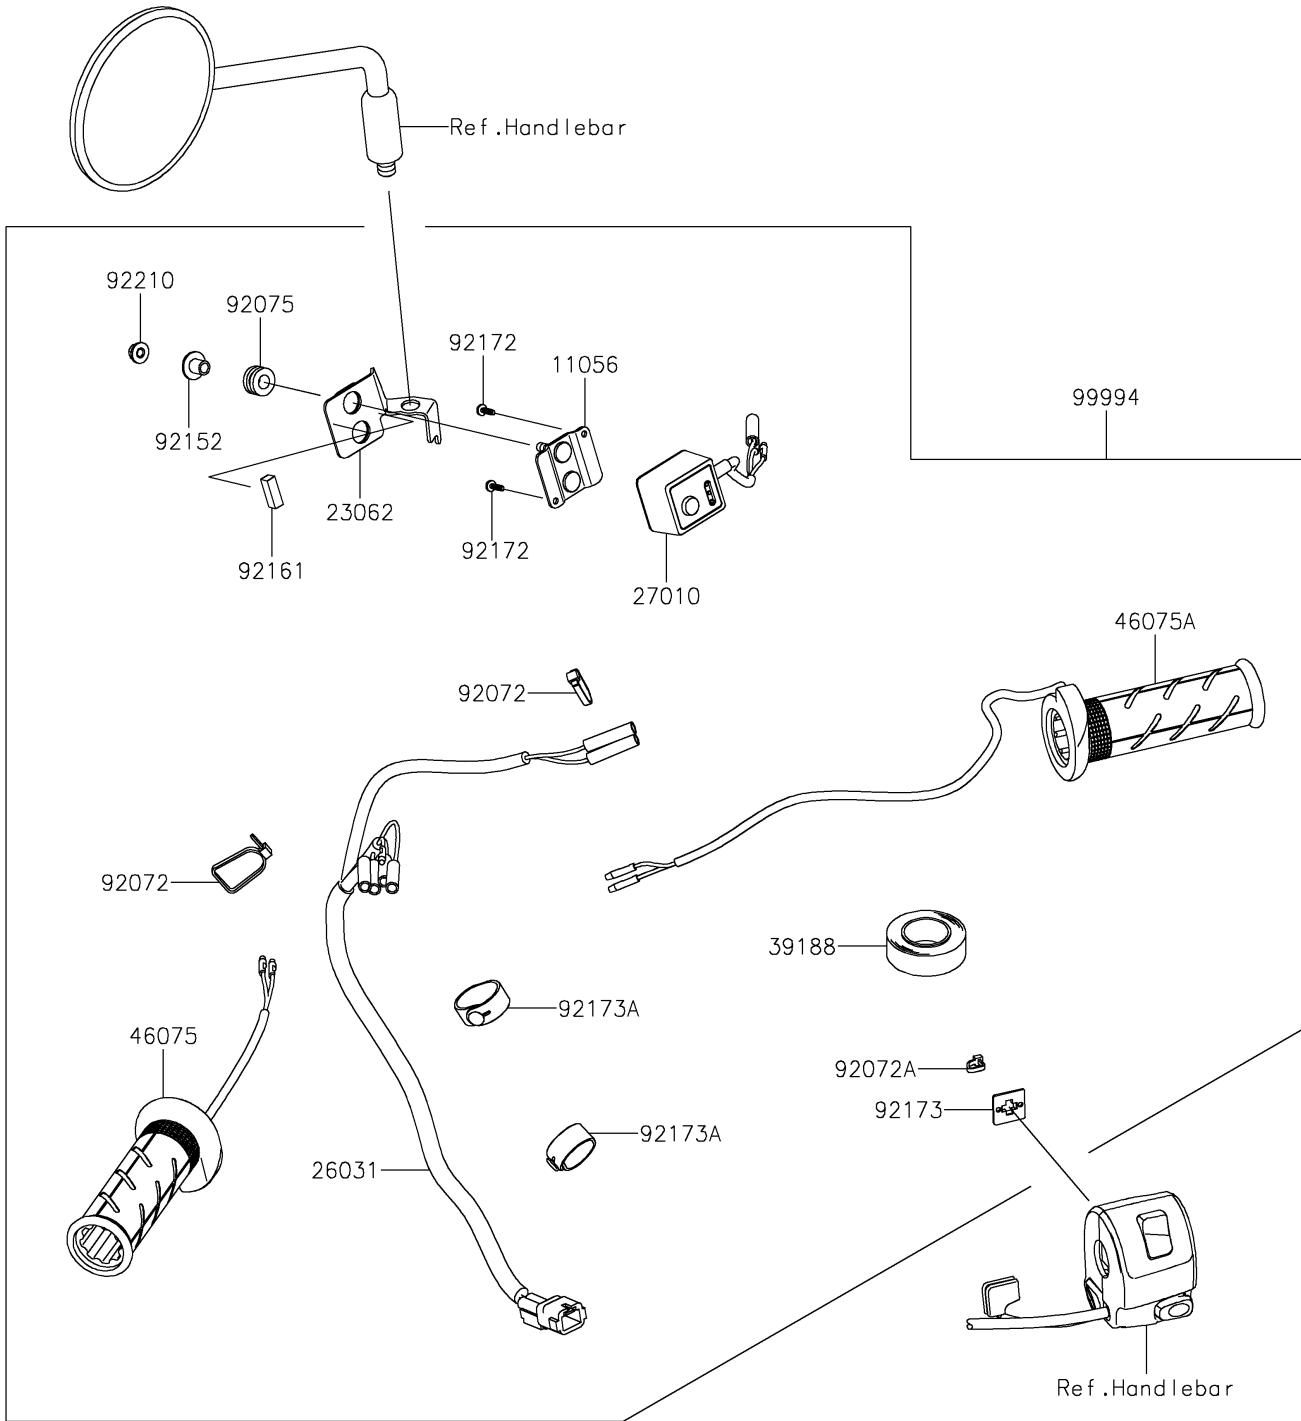

# 2022 KLR® 650 PARTS DIAGRAM

Accessory(Grip Heater)

F2910

## 2022 KLR® 650 PARTS LIST

Accessory(Grip Heater)

ITEM NAME	PART NUMBER	QUANTITY
BRACKET (Ref # 11056)	11056-7296	1
BRACKET-COMP (Ref # 23062)	23062-1325	1
HARNESS (Ref # 26031)	26031-3876	1
SWITCH,HEATED-GRIP,HONDA-ACCES (Ref # 27010)	27010-0126	1
TAPE,HARNESS (Ref # 39188)	39188-0006	1
GRIP,HEATER,LH (Ref # 46075)	46075-0599	1
GRIP,HEATER,RH (Ref # 46075A)	46075-0600	1
BAND,L=152 (Ref # 92072)	92072-3874	2
BAND,L=100 (Ref # 92072A)	92072-3875	1
DAMPER (Ref # 92075)	92075-1912	2
COLLAR (Ref # 92152)	92152-0134	2
DAMPER (Ref # 92161)	92161-1756	2
SCREW,TAPPING,3X10 (Ref # 92172)	92172-0351	2
CLAMP (Ref # 92173)	92173-0812	1
CLAMP (Ref # 92173A)	92173-2194	2
NUT,FLANGED,5MM (Ref # 92210)	92210-0007	2
GRIP HEATER (Ref # 99994)	99994-1501	1