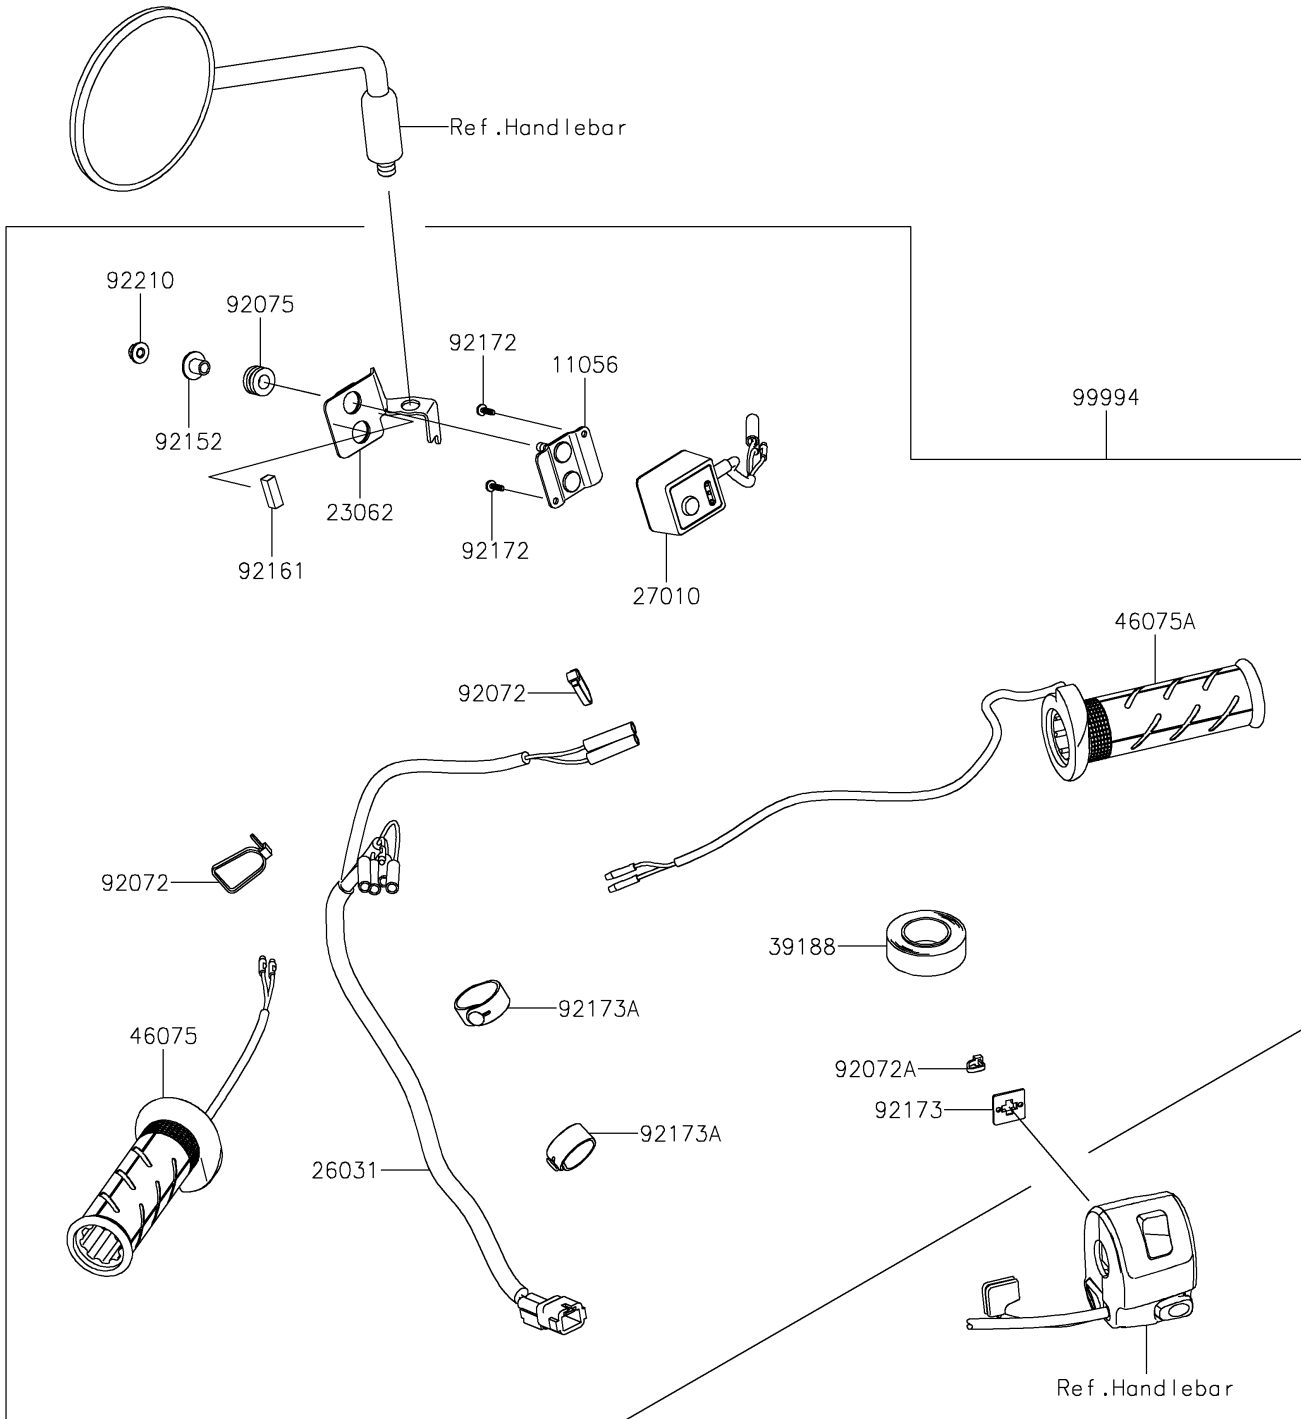

2022 KLR® 650 PARTS DIAGRAM

Accessory(Grip Heater)

F2910

2022 KLR® 650 PARTS LIST

Accessory(Grip Heater)

ITEM NAME	PART NUMBER	QUANTITY
BRACKET (Ref # 11056)	11056-7296	1
BRACKET-COMP (Ref # 23062)	23062-1325	1
HARNESS (Ref # 26031)	26031-3876	1
SWITCH,HEATED-GRIP,HONDA-ACCES (Ref # 27010)	27010-0126	1
TAPE,HARNESS (Ref # 39188)	39188-0006	1
GRIP,HEATER,LH (Ref # 46075)	46075-0599	1
GRIP,HEATER,RH (Ref # 46075A)	46075-0600	1
BAND,L=152 (Ref # 92072)	92072-3874	2
BAND,L=100 (Ref # 92072A)	92072-3875	1
DAMPER (Ref # 92075)	92075-1912	2
COLLAR (Ref # 92152)	92152-0134	2
DAMPER (Ref # 92161)	92161-1756	2
SCREW,TAPPING,3X10 (Ref # 92172)	92172-0351	2
CLAMP (Ref # 92173)	92173-0812	1
CLAMP (Ref # 92173A)	92173-2194	2
NUT,FLANGED,5MM (Ref # 92210)	92210-0007	2
GRIP HEATER (Ref # 99994)	99994-1501	1