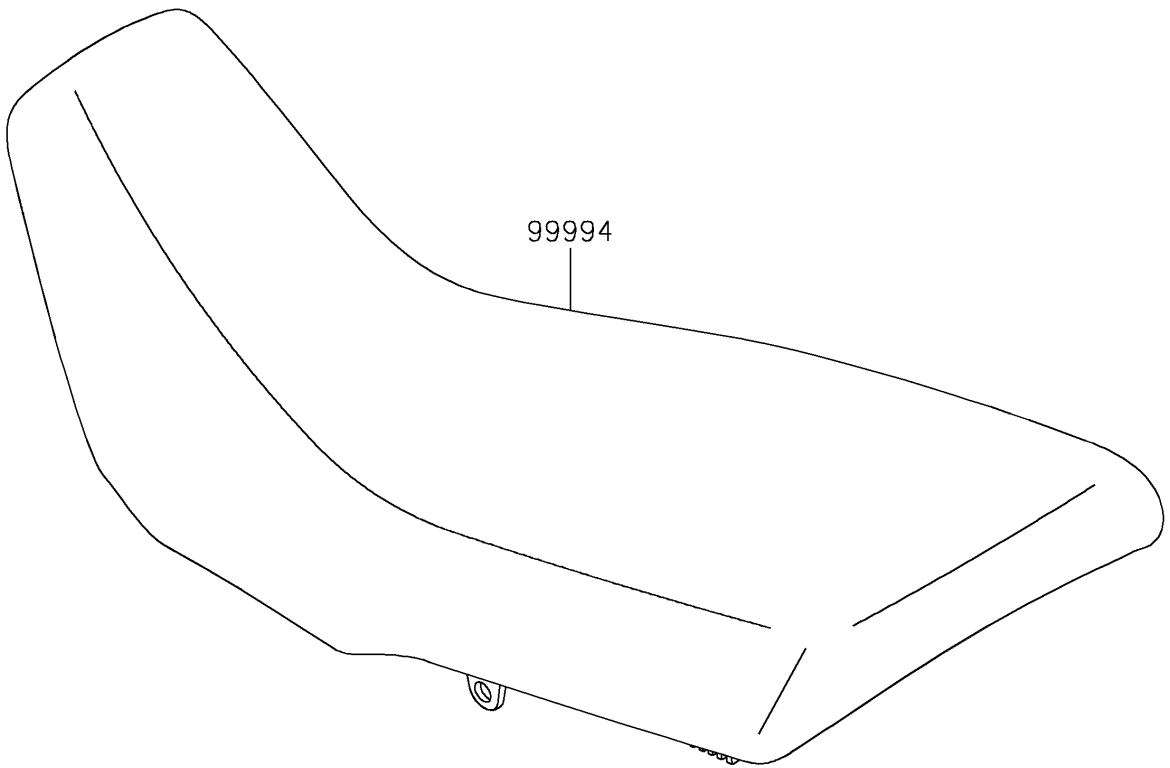

2022 KLR® 650 PARTS DIAGRAM

Accessory(Seat)

F2910A

2022 KLR® 650 PARTS LIST

Accessory(Seat)

ITEM NAME	PART NUMBER	QUANTITY
LOW SEAT,BLACK+SIL (Ref # 99994)	99994-1503-64U	1