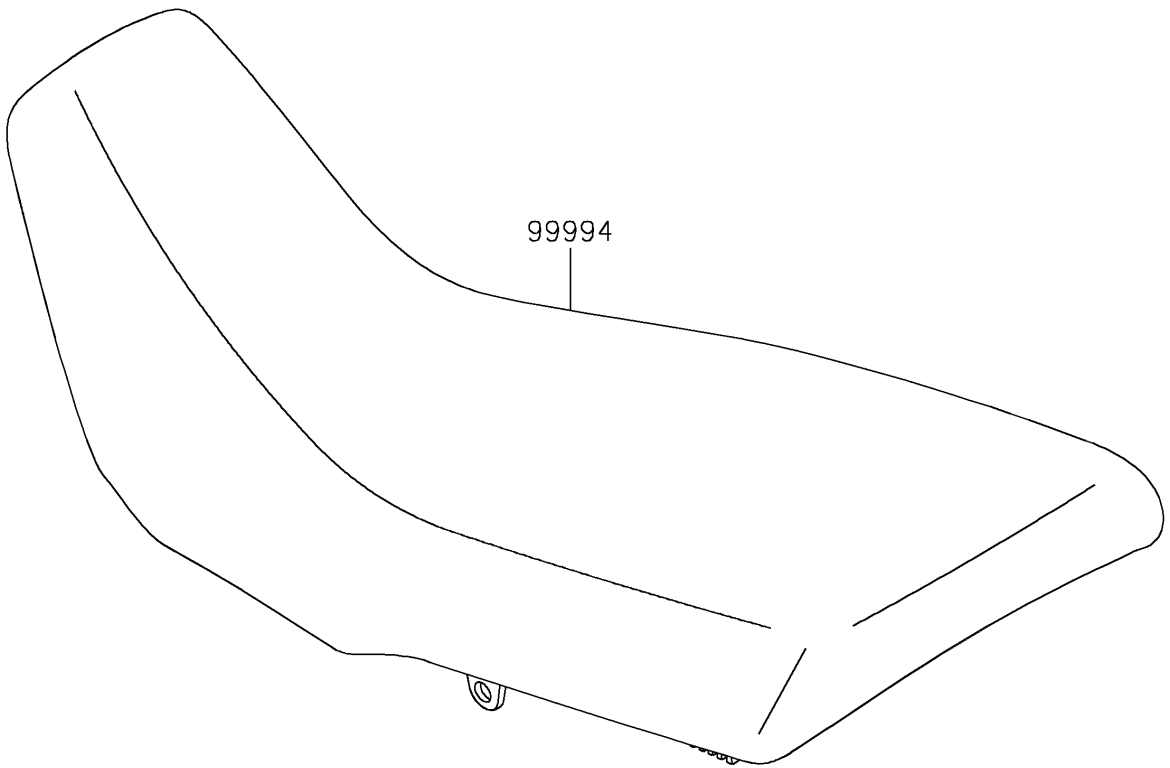

2022 KLR® 650 PARTS DIAGRAM

Accessory(Seat)

F2910A

2022 KLR® 650 PARTS LIST

Accessory(Seat)

| ITEM NAME | PART NUMBER | QUANTITY |
|----------------------------------|----------------|----------|
| LOW SEAT,BLACK+SIL (Ref # 99994) | 99994-1503-64U | 1 |