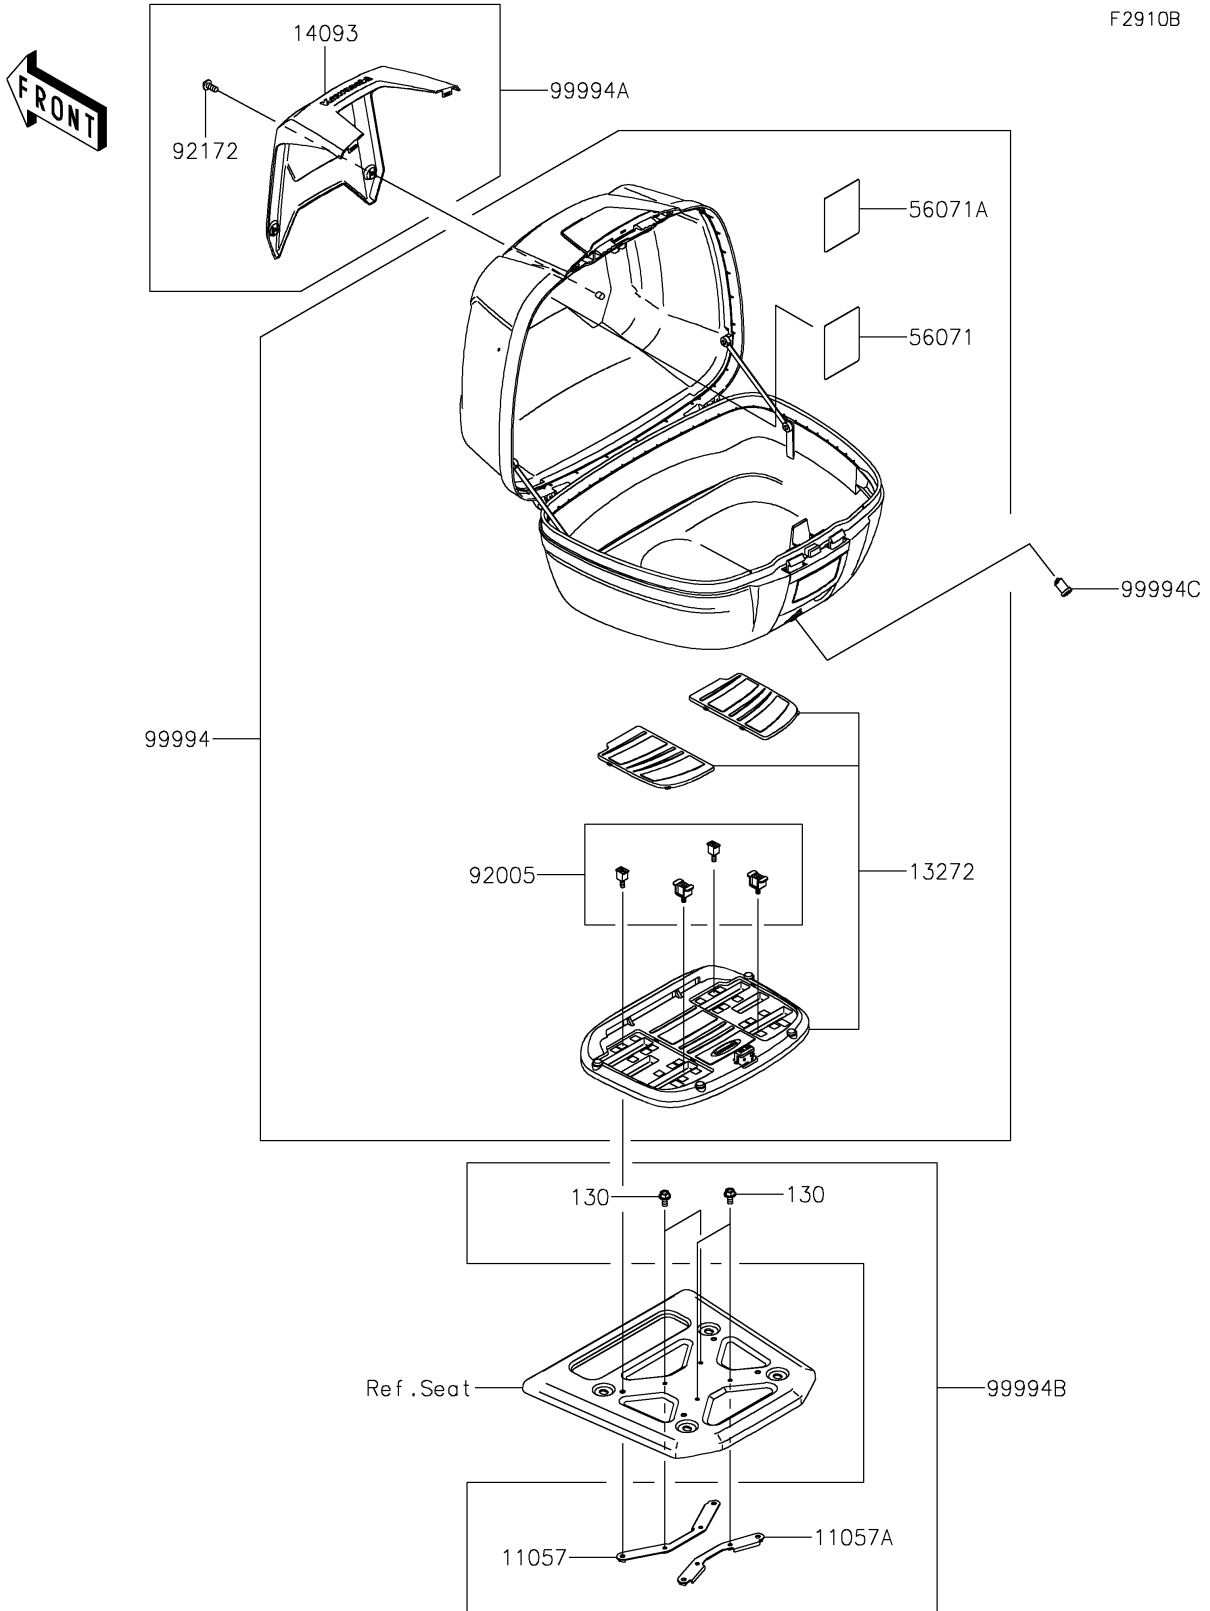

# 2022 KLR® 650 PARTS DIAGRAM

Accessory(Topcase)

F2910B

## 2022 KLR® 650 PARTS LIST

### Accessory(Topcase)

ITEM NAME	PART NUMBER	QUANTITY
BRACKET (Ref # 11057)	11057-7099	1
BRACKET (Ref # 11057A)	11057-7100	1
PLATE, TOPCASE BASE (Ref # 13272)	13272-3743	1
COVER, TOPCASE, M.P. SILVER (Ref # 14093)	14093-1067-GU	1
LABEL-WARNING, MAX LOAD (Ref # 56071)	56071-0940	1
LABEL-WARNING, PICTOGRAM (Ref # 56071A)	56071-1043	1
FITTING (Ref # 92005)	92005-1428	1
SCREW, SOCKET, 5X14 (Ref # 92172)	92172-0823	2
TOPCASE (Ref # 99994)	99994-1493	1
PANEL-TOPCASE, M.P. SILVER (Ref # 99994A)	99994-1494-GU	1
FITTING-TOPCASE (Ref # 99994B)	99994-1495	1
ROTOR(INNER GROOVE) (Ref # 99994C)	99994-1496	1
BOLT-FLANGED, 5X10 (Ref # 130)	130BA0510	4