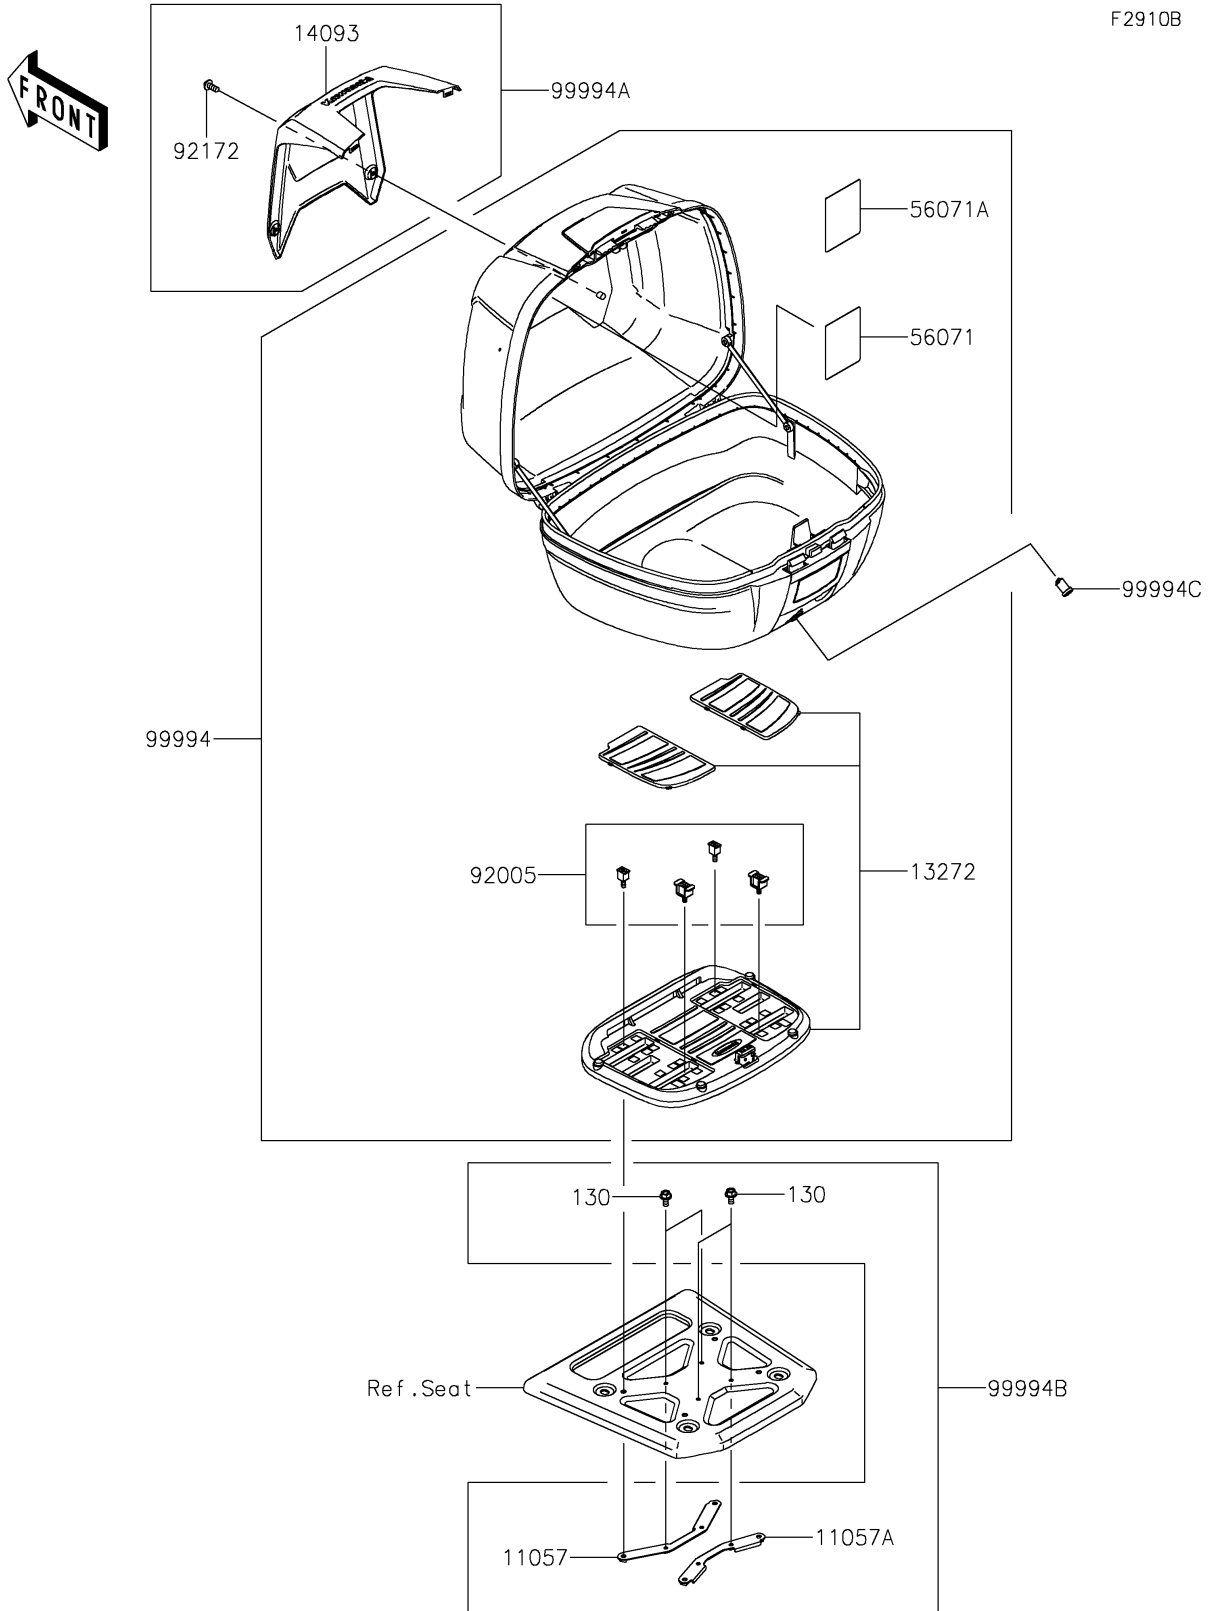

# 2022 KLR® 650 PARTS DIAGRAM

Accessory(Topcase)

F2910B

## 2022 KLR® 650 PARTS LIST

### Accessory(Topcase)

ITEM NAME	PART NUMBER	QUANTITY
BRACKET (Ref # 11057)	11057-7099	1
BRACKET (Ref # 11057A)	11057-7100	1
PLATE, TOPCASE BASE (Ref # 13272)	13272-3743	1
COVER, TOPCASE, M.P. SILVER (Ref # 14093)	14093-1067-GU	1
LABEL-WARNING, MAX LOAD (Ref # 56071)	56071-0940	1
LABEL-WARNING, PICTOGRAM (Ref # 56071A)	56071-1043	1
FITTING (Ref # 92005)	92005-1428	1
SCREW, SOCKET, 5X14 (Ref # 92172)	92172-0823	2
TOPCASE (Ref # 99994)	99994-1493	1
PANEL-TOPCASE, M.P. SILVER (Ref # 99994A)	99994-1494-GU	1
FITTING-TOPCASE (Ref # 99994B)	99994-1495	1
ROTOR(INNER GROOVE) (Ref # 99994C)	99994-1496	1
BOLT-FLANGED, 5X10 (Ref # 130)	130BA0510	4