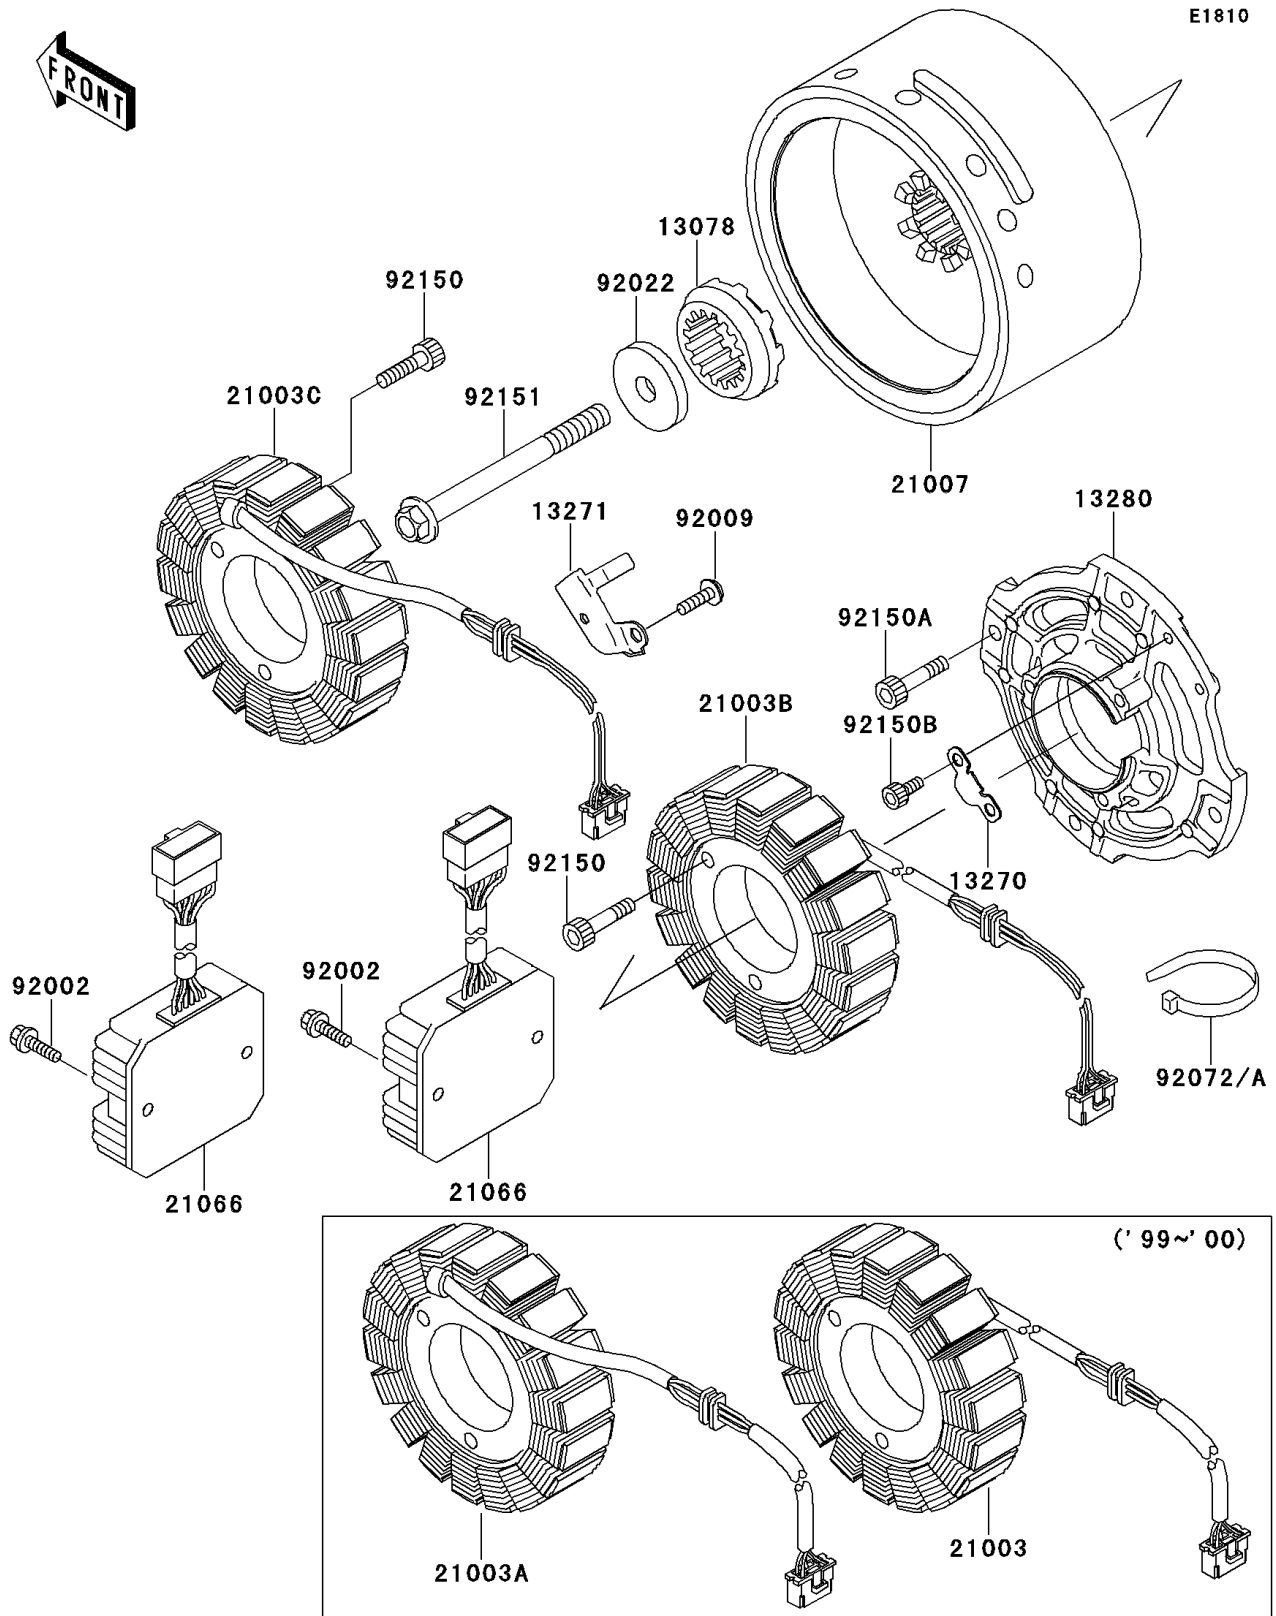

# 1999 Vulcan 1500 Nomad PARTS DIAGRAM

Generator

# 1999 Vulcan 1500 Nomad PARTS LIST

## Generator

ITEM NAME	PART NUMBER	QUANTITY
RATCHET (Ref # 13078)	13078-1066	1
PLATE (Ref # 13270)	13270-1925	1
PLATE (Ref # 13271)	13271-1325	1
HOLDER (Ref # 13280)	13280-1069	1
STATOR,INNER (Ref # 21003)	21003-1325	1
STATOR,OUTER (Ref # 21003A)	21003-1356	1
ROTOR (Ref # 21007)	21007-1369	1
REGULATOR-VOLTAGE (Ref # 21066)	21066-1106	2
BOLT,6X25 (Ref # 92002)	92002-1086	4
SCREW (Ref # 92009)	92009-1768	1
WASHER,GENERATOR (Ref # 92022)	92022-1904	1
BAND,L=250 (Ref # 92072A)	92072-1237	1
BOLT,SOCKET,6X35 (Ref # 92150)	92150-1484	6
BOLT,SOCKET,6X22 (Ref # 92150A)	92150-1654	4
BOLT,5X8 (Ref # 92150B)	92150-1955	2
BOLT,12X120 (Ref # 92151)	92151-1386	1