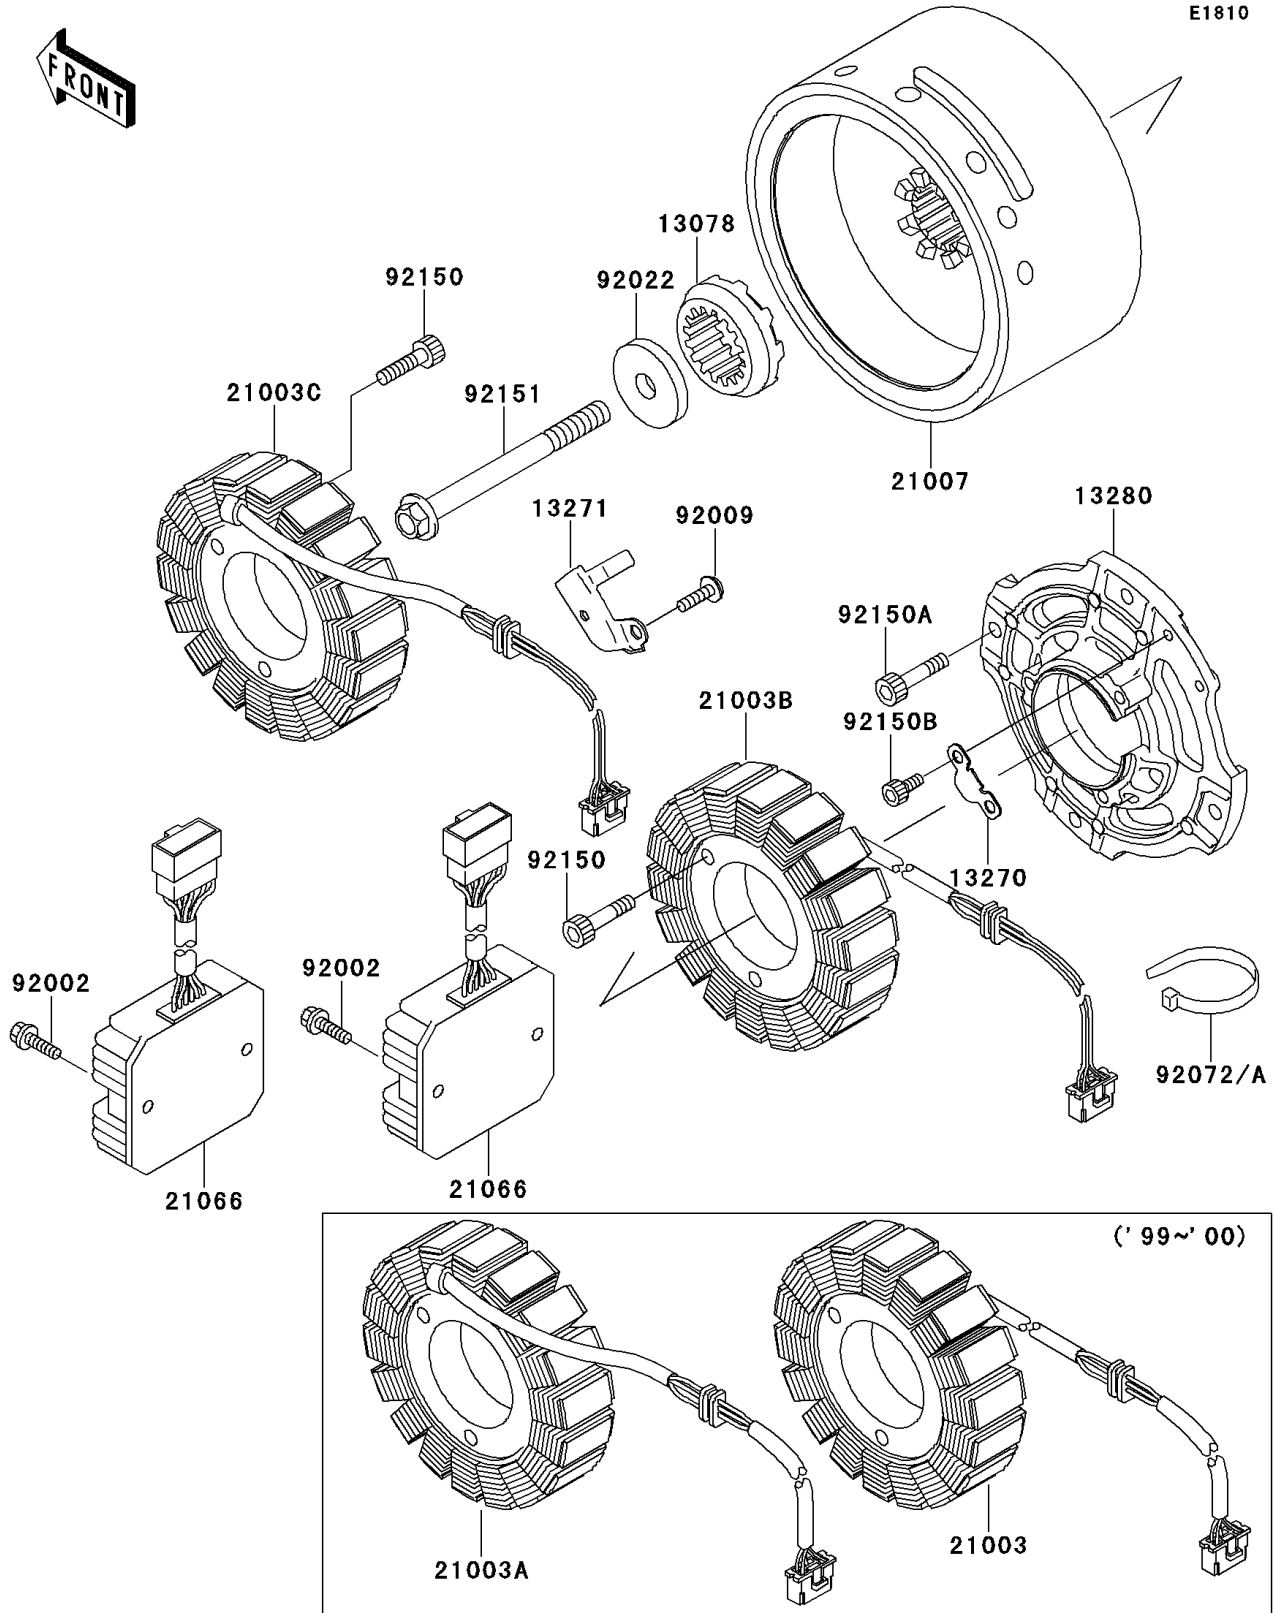

2001 Vulcan 1500 Nomad PARTS DIAGRAM

Generator

2001 Vulcan 1500 Nomad PARTS LIST

Generator

ITEM NAME	PART NUMBER	QUANTITY
RATCHET (Ref # 13078)	13078-1066	1
PLATE (Ref # 13270)	13270-1925	1
PLATE (Ref # 13271)	13271-1325	1
HOLDER (Ref # 13280)	13280-1069	1
STATOR,INNER (Ref # 21003B)	21003-1362	1
STATOR,OUTER (Ref # 21003C)	21003-1363	1
ROTOR (Ref # 21007)	21007-1369	1
REGULATOR-VOLTAGE (Ref # 21066)	21066-1106	2
BOLT,6X25 (Ref # 92002)	92002-1086	4
SCREW (Ref # 92009)	92009-1768	1
WASHER,GENERATOR (Ref # 92022)	92022-1904	1
BAND,L=202 (Ref # 92072)	92072-1195	1
BOLT,SOCKET,6X35 (Ref # 92150)	92150-1484	6
BOLT,SOCKET,6X22 (Ref # 92150A)	92150-1654	4
BOLT,5X8 (Ref # 92150B)	92150-1955	2
BOLT,12X120 (Ref # 92151)	92151-1386	1