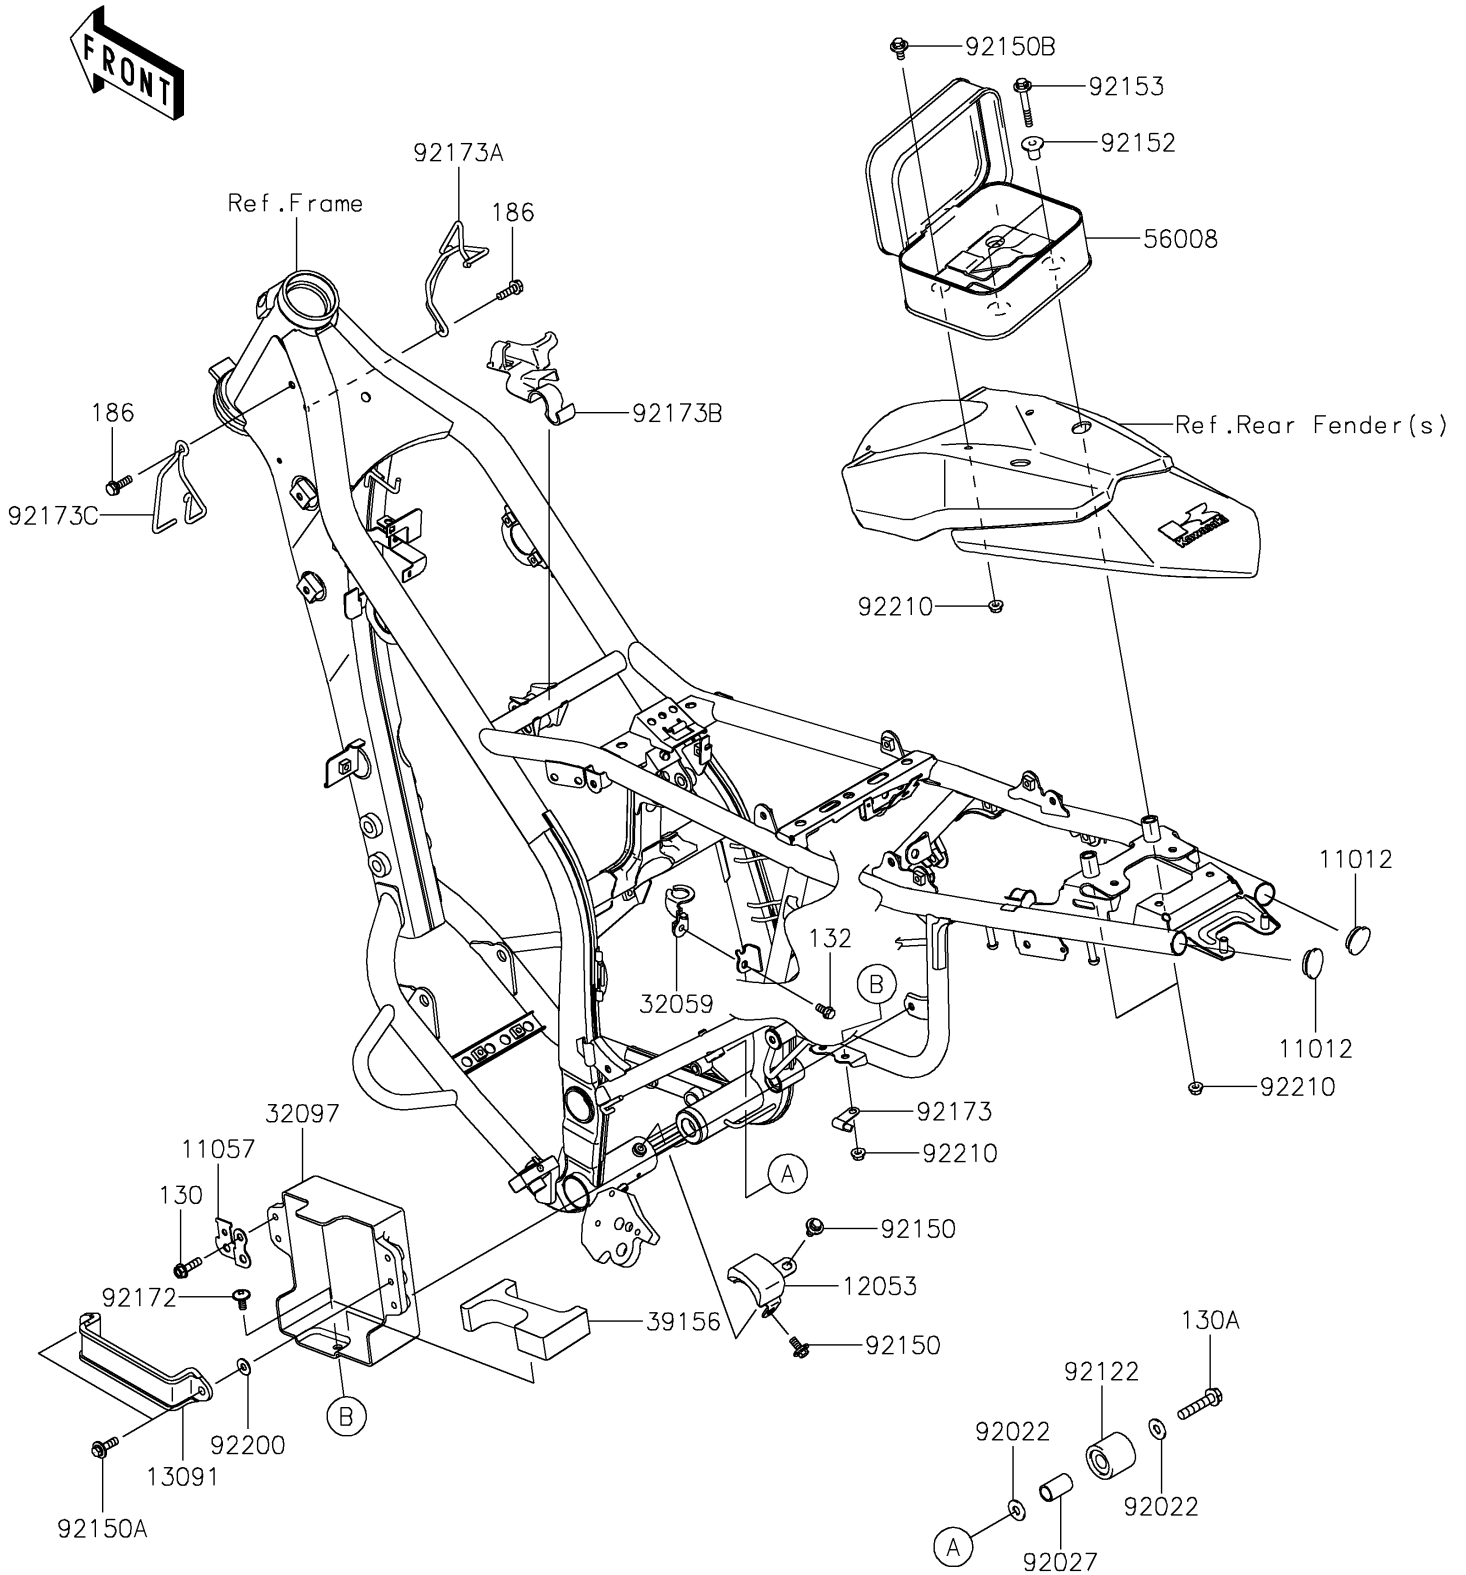

# 2023 KLX®300SM PARTS DIAGRAM

## Frame Fittings

F2131

## 2023 KLX®300SM PARTS LIST

### Frame Fittings

ITEM NAME	PART NUMBER	QUANTITY
CAP (Ref # 11012)	11012-1369	2
BRACKET,SIGNAL LAMP RELAY (Ref # 11057)	11057-4270	1
GUIDE-CHAIN (Ref # 12053)	12053-0001	1
HOLDER (Ref # 13091)	13091-1875	1
BRACKET-SWITCH,BRAKE (Ref # 32059)	32059-1117	1
CASE-BATTERY (Ref # 32097)	32097-0001	1
PAD,BATTERY (Ref # 39156)	39156-2766	1
BAG,TOOL,BLACK (Ref # 56008)	56008-0037-MA	1
WASHER,8.5X20X1.6 (Ref # 92022)	92022-1561	2
COLLAR,CHAIN ROLLER (Ref # 92027)	92027-1670	1
ROLLER,CHAIN GUIDE (Ref # 92122)	92122-1153	1
BOLT,6X12 (Ref # 92150)	92150-1435	2
BOLT,FLANGED,6X22 (Ref # 92150A)	92150-1481	2
BOLT,FLANGED,6X16 (Ref # 92150B)	92150-1506	2
COLLAR (Ref # 92152)	92152-0604	2
BOLT,6X45 (Ref # 92153)	92153-0003	2
SCREW,6X14 (Ref # 92172)	92172-0004	1
CLAMP,HARNESS (Ref # 92173)	92173-1368	1
CLAMP,HARNESS,RH (Ref # 92173A)	92173-2206	1
CLAMP,UNDER TANK (Ref # 92173B)	92173-2311	1
CLAMP,HARNESS,LH (Ref # 92173C)	92173-2312	1
WASHER,6.5X16X1.0 (Ref # 92200)	92200-0796	2
NUT,FLANGED,6MM (Ref # 92210)	92210-0630	5
BOLT-FLANGED,6X22 (Ref # 130)	130BA0622	1
BOLT-FLANGED,8X40 (Ref # 130A)	130BA0840	1
BOLT-FLANGED-SMALL,6X12 (Ref # 132)	132BB0612	1
BOLT-UPSET-WP,6X20 (Ref # 186)	186BA0620	2