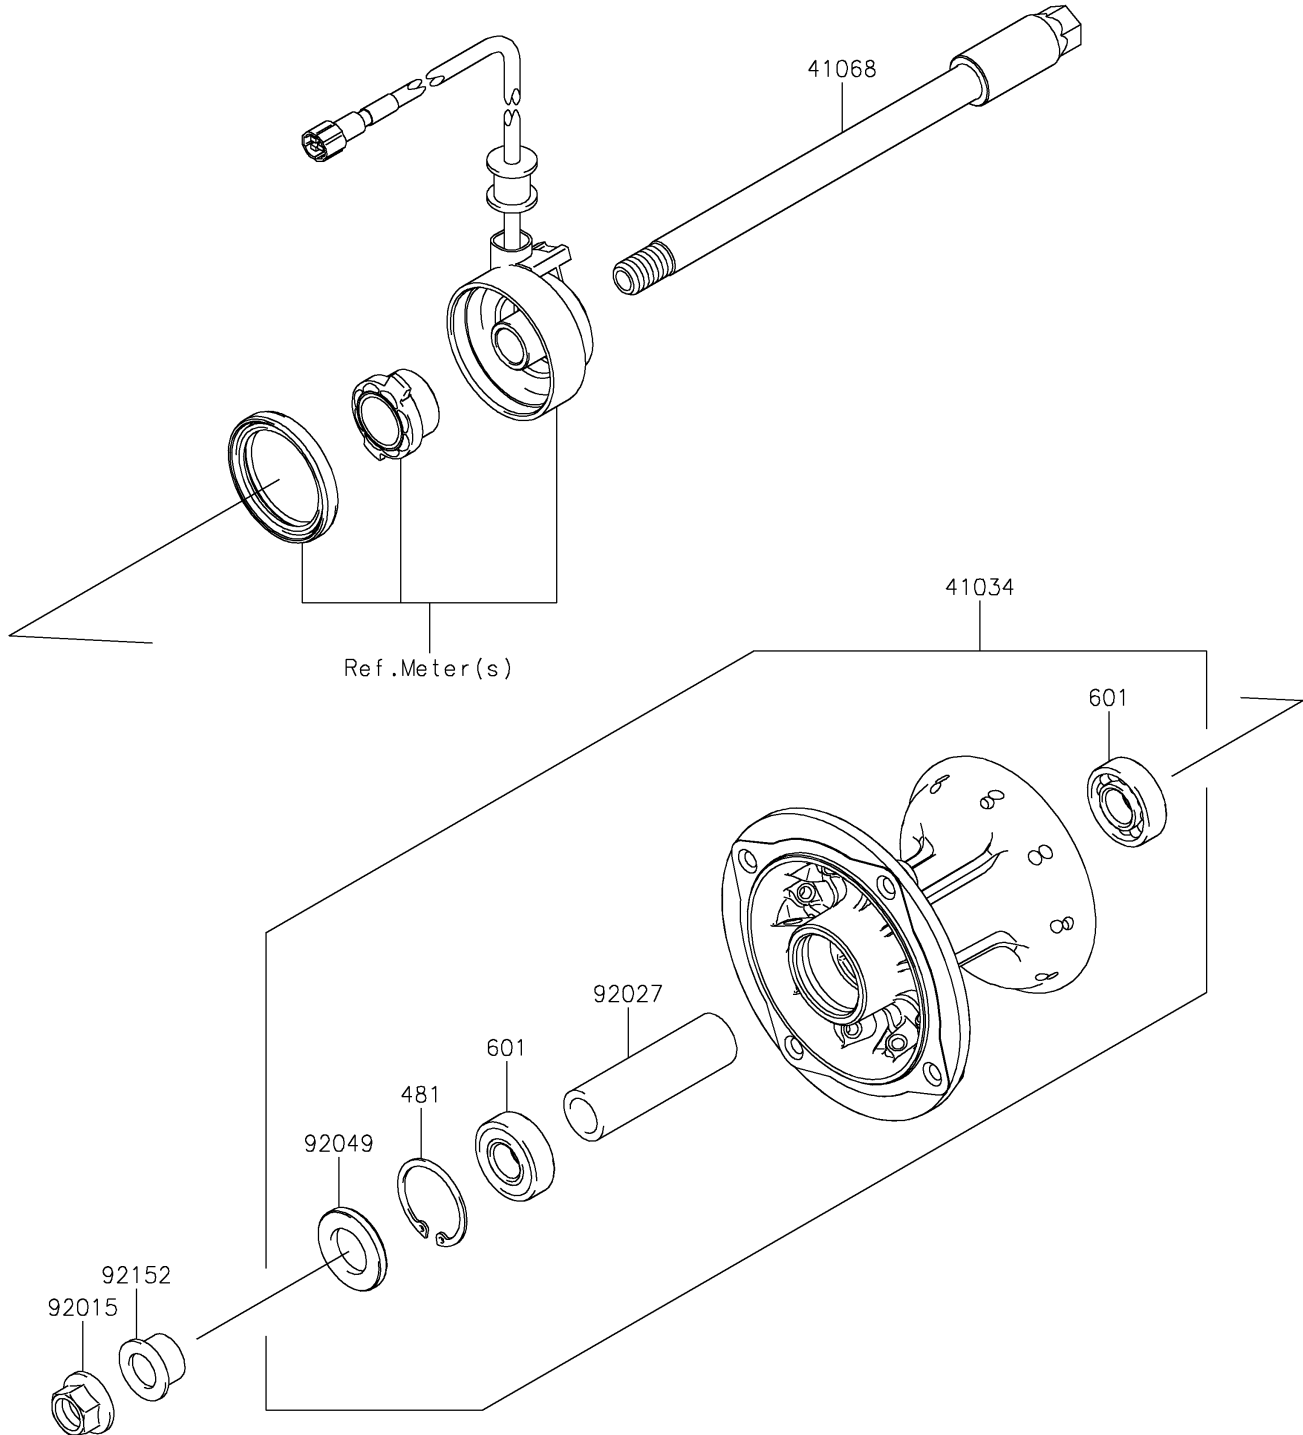

2023 KLX®300SM PARTS DIAGRAM

Front Hub

F2230

2023 KLX®300SM PARTS LIST

Front Hub

ITEM NAME	PART NUMBER	QUANTITY
DRUM-ASSY,FRONT BRAKE,BLACK (Ref # 41034)	41034-0043-18R	1
AXLE,FR,15X194 (Ref # 41068)	41068-0601	1
NUT,14MM (Ref # 92015)	92015-1407	1
COLLAR,15.2X22.2X75 (Ref # 92027)	92027-1958	1
SEAL-OIL (Ref # 92049)	92049-0136	1
COLLAR,FR AXLE,L=14 (Ref # 92152)	92152-0528	1
CIRCLIP-TYPE-C,35MM (Ref # 481)	481J3500	1
BEARING-BALL,#6202UG (Ref # 601)	601B6202UG	2