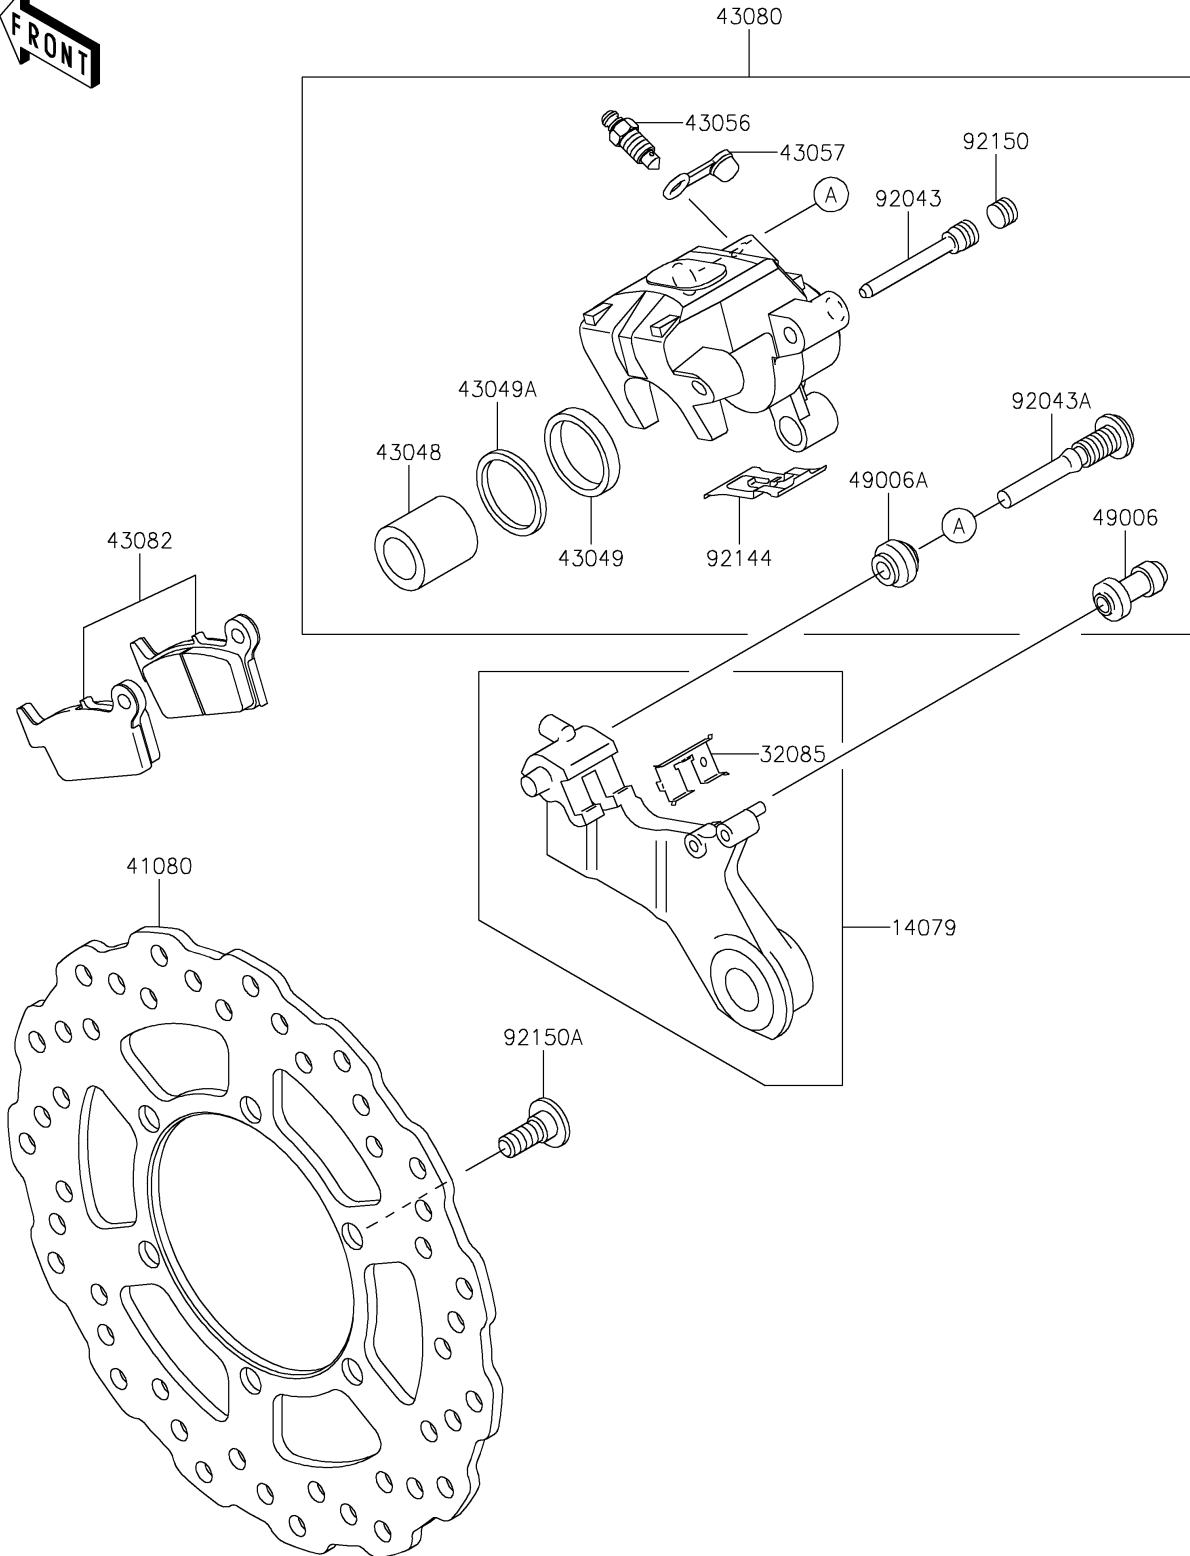

2023 KLX®300SM PARTS DIAGRAM

Rear Brake

F2294

2023 KLX®300SM PARTS LIST

Rear Brake

ITEM NAME	PART NUMBER	QUANTITY
-----------	-------------	----------