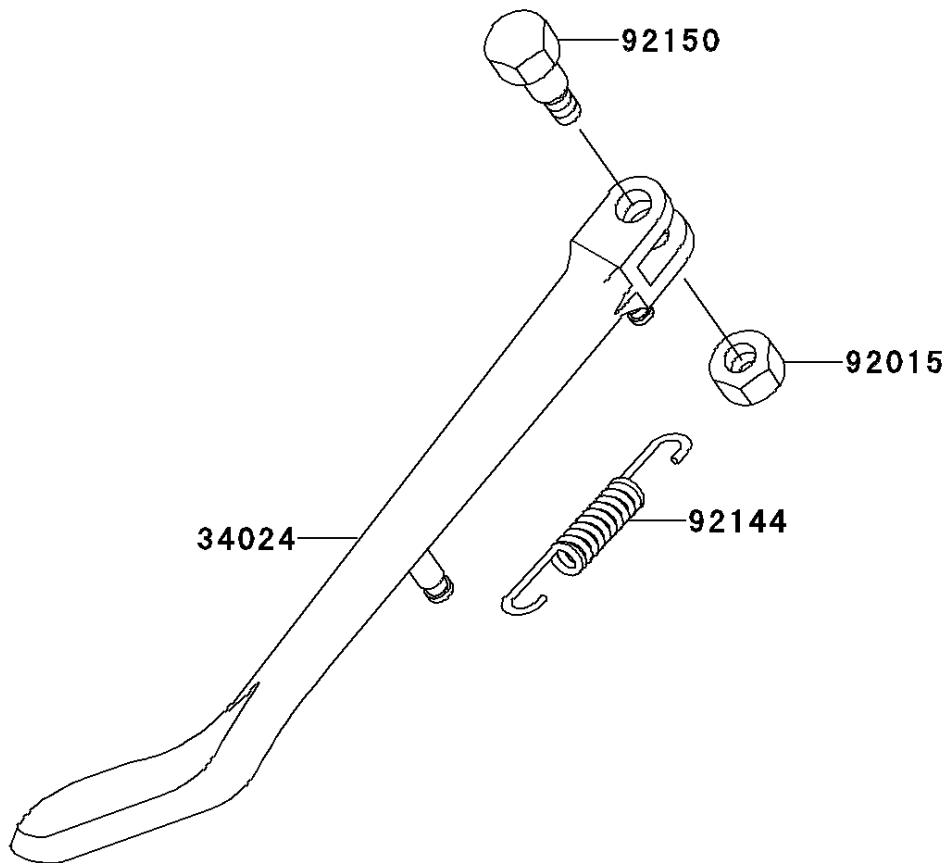

1999 Vulcan 1500 Nomad PARTS DIAGRAM

Stand(s)

F2190

1999 Vulcan 1500 Nomad PARTS LIST

Stand(s)

ITEM NAME	PART NUMBER	QUANTITY
STAND-SIDE (Ref # 34024)	34024-1330	1
NUT,LOCK,10MM,BLACK (Ref # 92015)	92015-1188	1
SPRING,SIDE STAND (Ref # 92144)	92144-1927	1
BOLT,SIDE STAND (Ref # 92150)	92150-1941	1