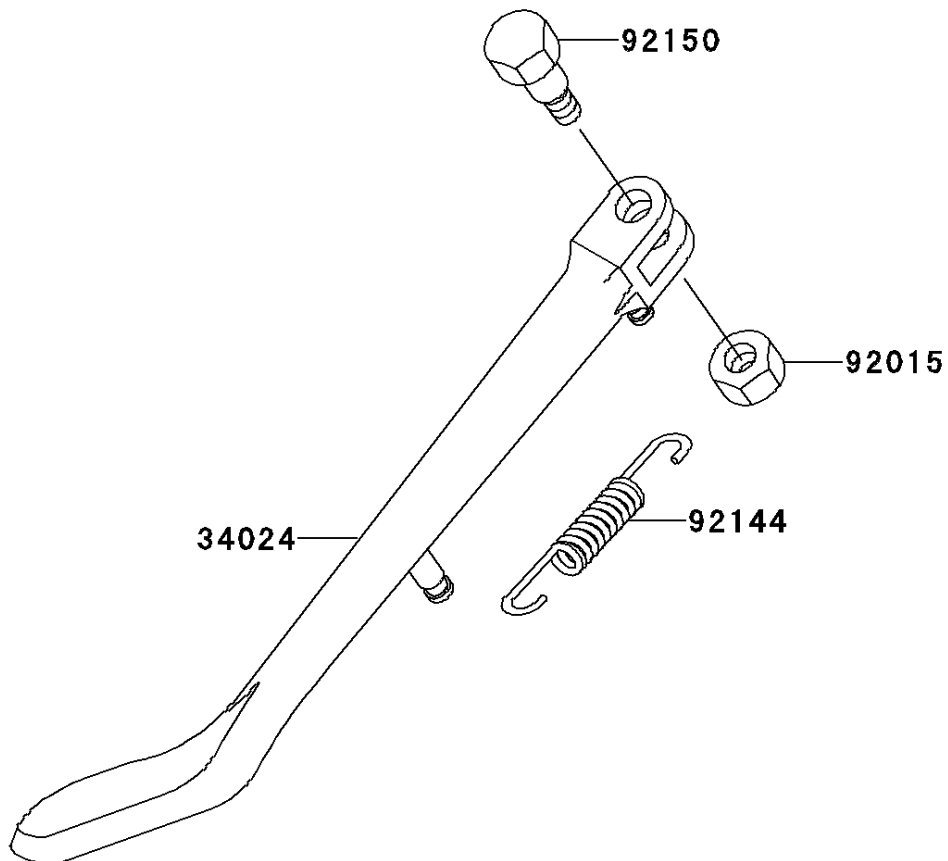

2000 Vulcan 1500 Nomad PARTS DIAGRAM

Stand(s)

F2190

2000 Vulcan 1500 Nomad PARTS LIST

Stand(s)

ITEM NAME	PART NUMBER	QUANTITY
STAND-SIDE (Ref # 34024)	34024-1330	1
NUT,LOCK,10MM,BLACK (Ref # 92015)	92015-1188	1
SPRING,SIDE STAND (Ref # 92144)	92144-1927	1
BOLT,SIDE STAND (Ref # 92150)	92150-1941	1