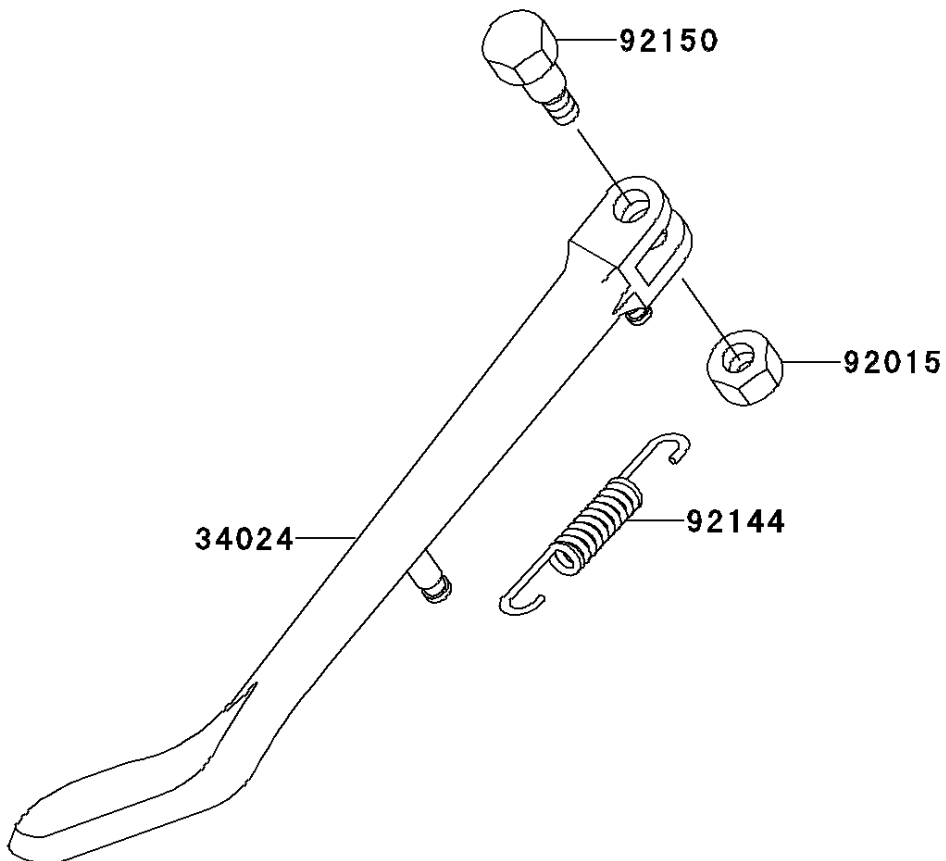

2001 Vulcan 1500 Nomad PARTS DIAGRAM

Stand(s)

F2190

2001 Vulcan 1500 Nomad PARTS LIST

Stand(s)

ITEM NAME	PART NUMBER	QUANTITY
STAND-SIDE (Ref # 34024)	34024-1330	1
NUT,LOCK,10MM,BLACK (Ref # 92015)	92015-1188	1
SPRING,SIDE STAND (Ref # 92144)	92144-1927	1
BOLT,SIDE STAND (Ref # 92150)	92150-1941	1