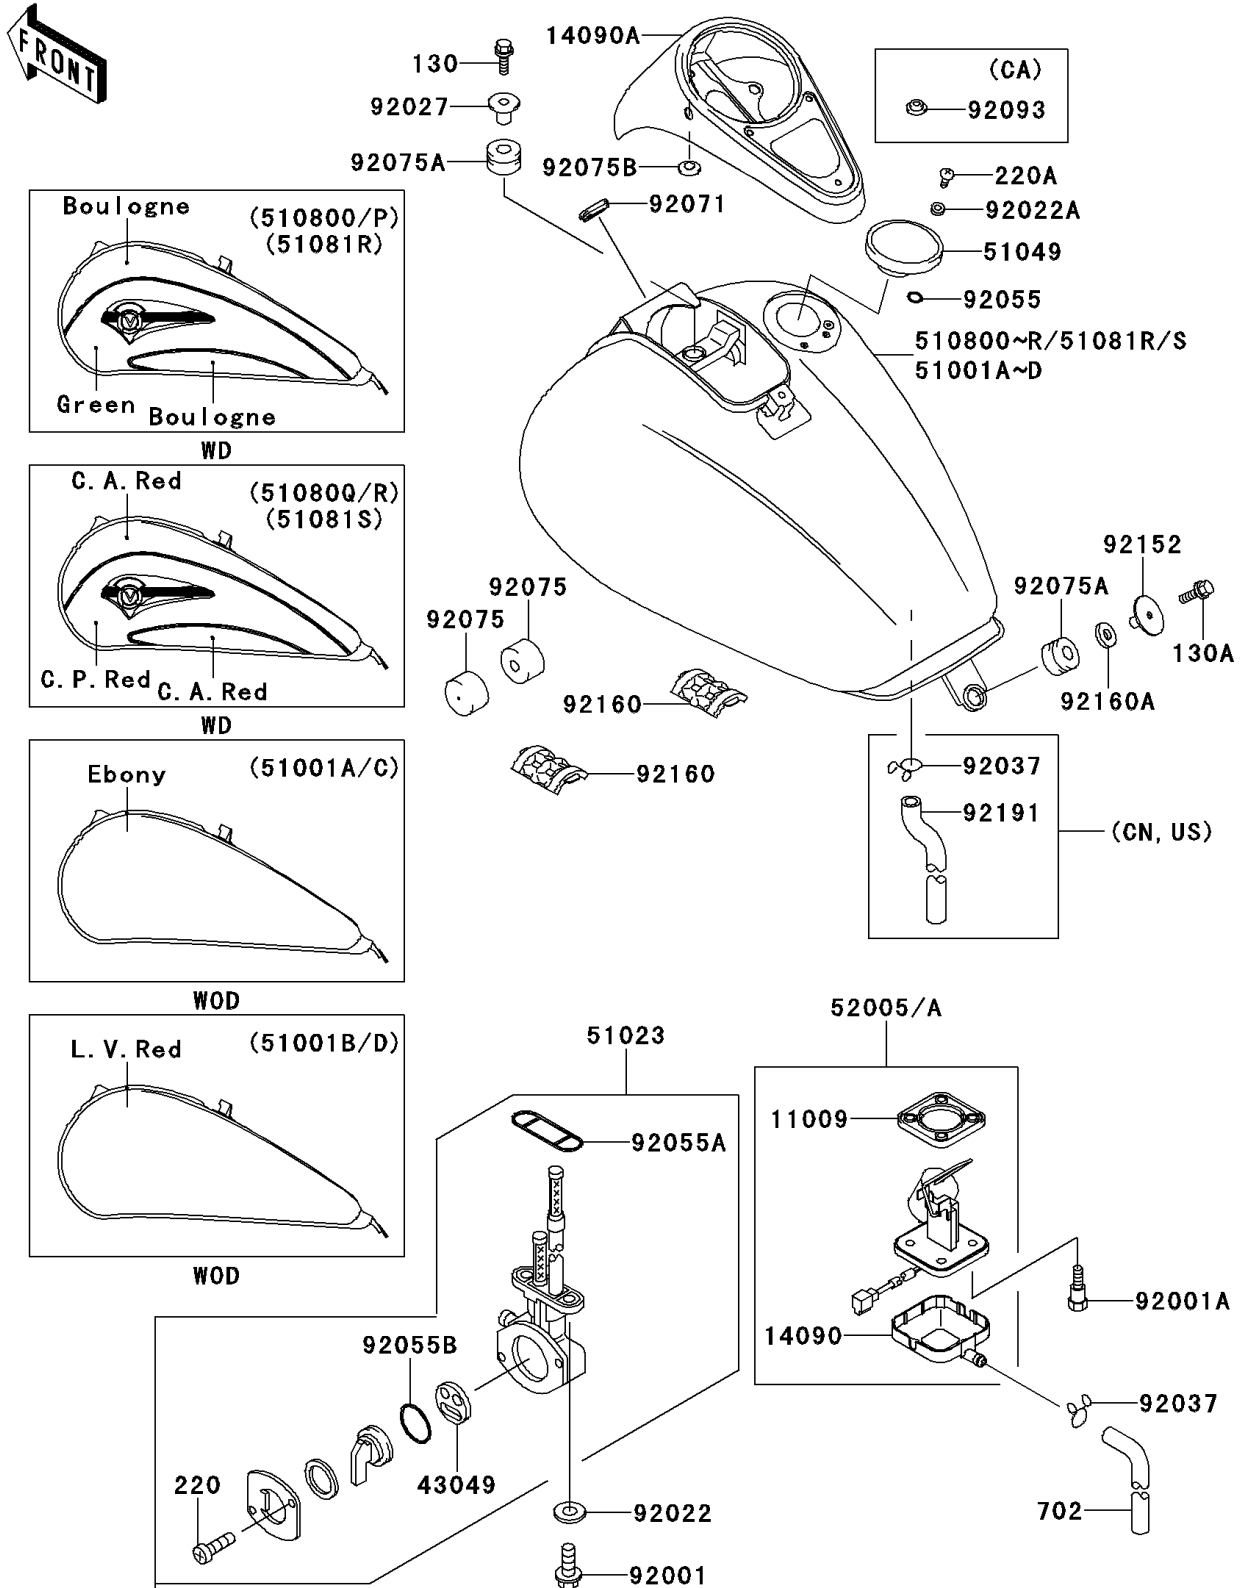

1999 Vulcan 1500 Nomad PARTS DIAGRAM

Fuel Tank(4/4)

F2410

1999 Vulcan 1500 Nomad PARTS LIST

Fuel Tank(4/4)

ITEM NAME	PART NUMBER	QUANTITY
GASKET,FUEL GAUGE (Ref # 11009)	11009-1656	1
COVER,FUEL GAUGE (Ref # 14090)	14090-1624	1
COVER,METER (Ref # 14090A)	14090-1674	1
PACKING,TAP VALVE (Ref # 43049)	43049-1066	1
TAP-ASSY,FUEL (Ref # 51023)	51023-1226	1
CAP-TANK,FUEL (Ref # 51049)	51049-1103	1
BOLT-FLANGED,8X30 (Ref # 130)	130H0830	1
BOLT-FLANGED,8X35,BLACK (Ref # 130A)	130J0835	1
SCREW-PAN-CROS (Ref # 220)	220B0308	2
SCREW-PAN-CROS (Ref # 220A)	220D0510	2
TUBE-RUBBER,7X10X860 (Ref # 702)	702A07860	1
GAUGE,FUEL (Ref # 52005)	52005-1116	1
BOLT,6X25 (Ref # 92001)	92001-1524	2
BOLT,FUEL GAUGE (Ref # 92001A)	92001-1705	4
WASHER,6.2X11X1.5 (Ref # 92022)	92022-183	2
WASHER,5.1X10X1.0 (Ref # 92022A)	92022-1977	2
COLLAR,L=19.3 (Ref # 92027)	92027-1780	1
RING-O (Ref # 92055)	92055-1023	2
RING-O,FUEL TAP PACKING (Ref # 92055A)	92055-1112	1
RING-O,TAP LEVER (Ref # 92055B)	92055-1419	1
GROMMET (Ref # 92071)	92071-1187	1
DAMPER,FUEL TANK (Ref # 92075)	92075-125	2
DAMPER (Ref # 92075A)	92075-1736	2
DAMPER,RUBBER (Ref # 92075B)	92075-261	1
COLLAR (Ref # 92152)	92152-1100	1
DAMPER,FUEL TANK (Ref # 92160)	92160-1907	2
DAMPER (Ref # 92160A)	92160-1941	1
TANK-COMP-FUEL,BOULOGNE/GREEN (Ref # 510800)	51080-5475-E9	1
TANK-COMP-FUEL,BOULOGNE/GREEN (Ref # 51080P)	51080-5476-E9	1

1999 Vulcan 1500 Nomad PARTS LIST

Fuel Tank(4/4)

ITEM NAME	PART NUMBER	QUANTITY
TANK-COMP-FUEL,RED/RED (Ref # 51080Q)	51080-5477-F5	1
TANK-COMP-FUEL,RED/RED (Ref # 51080R)	51080-5478-F5	1
CLAMP,TUBE (Ref # 92037)	92037-147	1
CLAMP,TUBE (Ref # 92037)	92037-147	2
SEAL,FUEL TANK CAP (Ref # 92093)	92093-1030	1
TUBE,DRAIN (Ref # 92191)	92191-1272	1