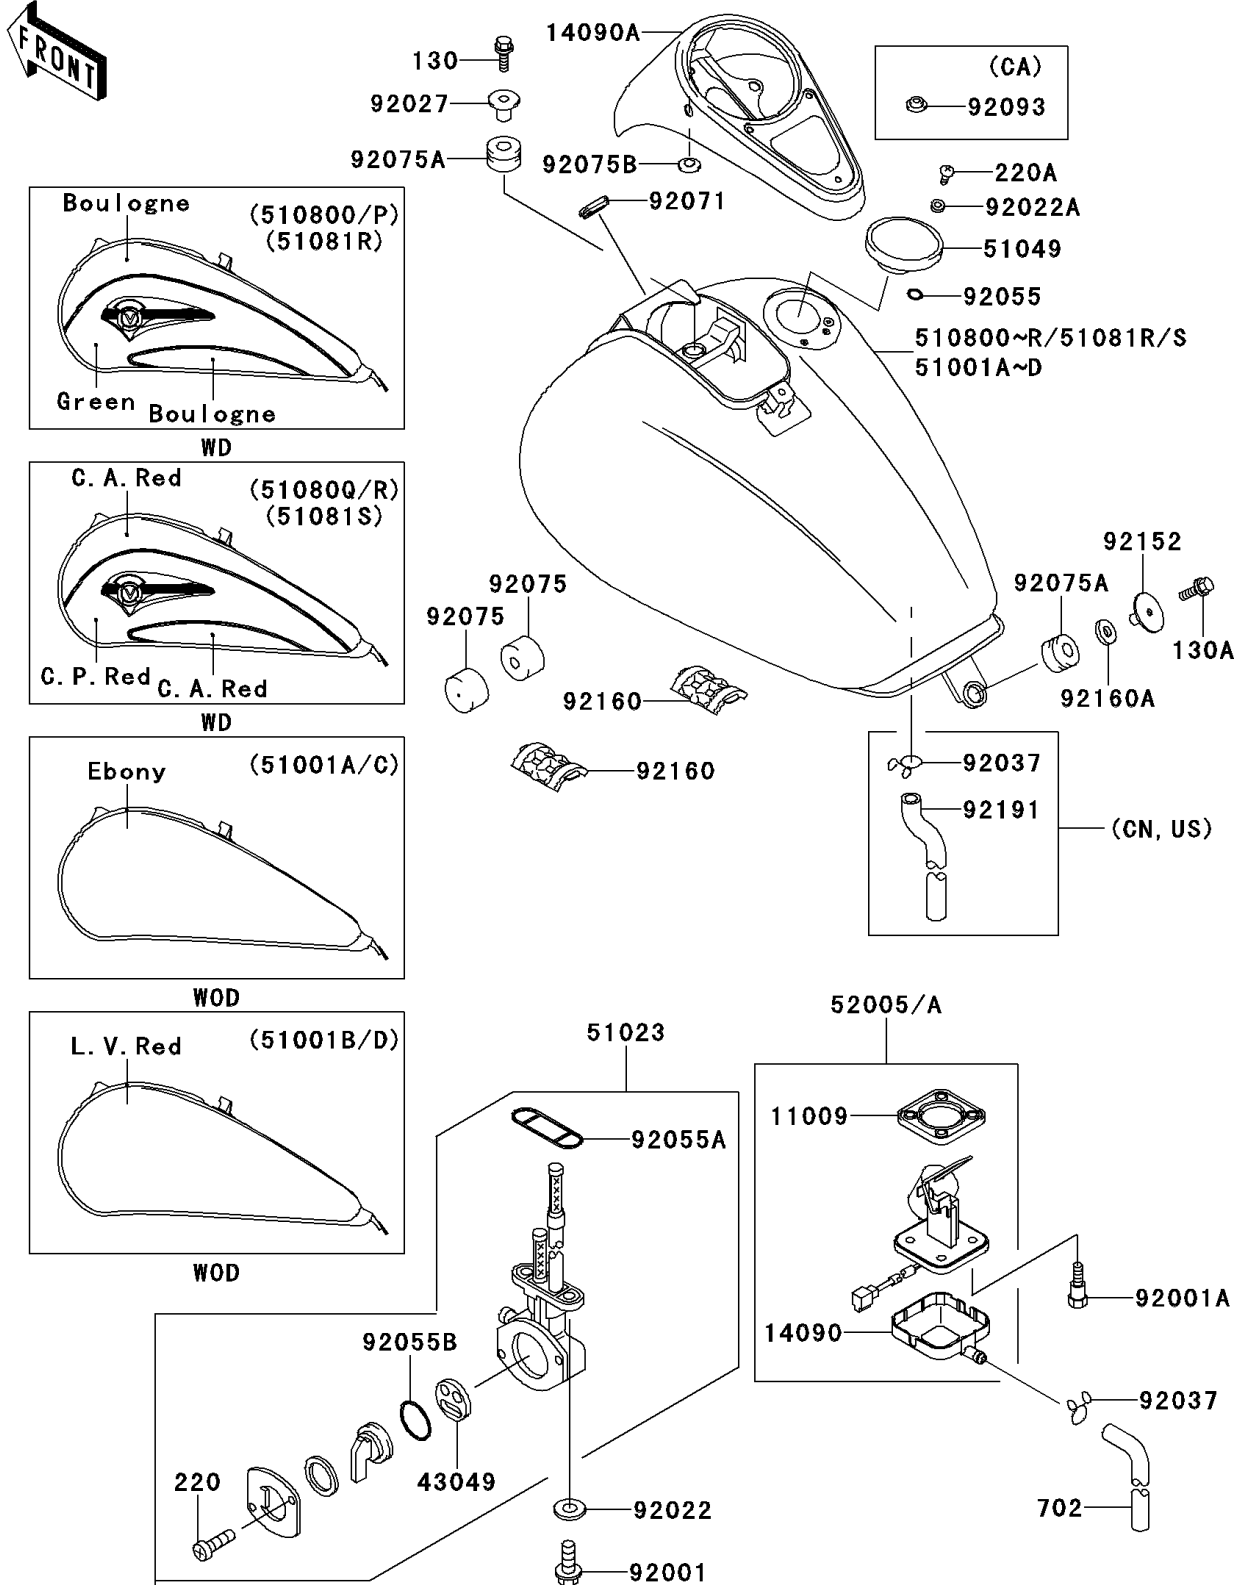

1999 Vulcan 1500 Nomad PARTS DIAGRAM

Fuel Tank(4/4)

F2410

1999 Vulcan 1500 Nomad PARTS LIST

Fuel Tank(4/4)

ITEM NAME	PART NUMBER	QUANTITY
GASKET,FUEL GAUGE (Ref # 11009)	11009-1656	1
COVER,FUEL GAUGE (Ref # 14090)	14090-1624	1
COVER,METER (Ref # 14090A)	14090-1674	1
PACKING,TAP VALVE (Ref # 43049)	43049-1066	1
TAP-ASSY,FUEL (Ref # 51023)	51023-1226	1
CAP-TANK,FUEL (Ref # 51049)	51049-1103	1
BOLT-FLANGED,8X30 (Ref # 130)	130H0830	1
BOLT-FLANGED,8X35,BLACK (Ref # 130A)	130J0835	1
SCREW-PAN-CROS (Ref # 220)	220B0308	2
SCREW-PAN-CROS (Ref # 220A)	220D0510	2
TUBE-RUBBER,7X10X860 (Ref # 702)	702A07860	1
GAUGE,FUEL (Ref # 52005A)	52005-1129	1
BOLT,6X25 (Ref # 92001)	92001-1524	2
BOLT,FUEL GAUGE (Ref # 92001A)	92001-1705	4
WASHER,6.2X11X1.5 (Ref # 92022)	92022-183	2
WASHER,5.1X10X1.0 (Ref # 92022A)	92022-1977	2
COLLAR,L=19.3 (Ref # 92027)	92027-1780	1
RING-O (Ref # 92055)	92055-1023	2
RING-O,FUEL TAP PACKING (Ref # 92055A)	92055-1112	1
RING-O,TAP LEVER (Ref # 92055B)	92055-1419	1
GROMMET (Ref # 92071)	92071-1187	1
DAMPER,FUEL TANK (Ref # 92075)	92075-125	2
DAMPER (Ref # 92075A)	92075-1736	2
DAMPER,RUBBER (Ref # 92075B)	92075-261	1
COLLAR (Ref # 92152)	92152-1100	1
DAMPER,FUEL TANK (Ref # 92160)	92160-1907	2
DAMPER (Ref # 92160A)	92160-1941	1
TANK-COMP-FUEL,BOULOGNE/GREEN (Ref # 510800)	51080-5475-E9	1
TANK-COMP-FUEL,RED/RED (Ref # 51080Q)	51080-5477-F5	1

1999 Vulcan 1500 Nomad PARTS LIST

Fuel Tank(4/4)

ITEM NAME	PART NUMBER	QUANTITY
TANK-COMP-FUEL,BOULOGNE/GREEN (Ref # 51081R)	51081-5129-E9	1
TANK-COMP-FUEL,RED/RED (Ref # 51081S)	51081-5130-F5	1
CLAMP,TUBE (Ref # 92037)	92037-147	1
CLAMP,TUBE (Ref # 92037)	92037-147	2
SEAL,FUEL TANK CAP (Ref # 92093)	92093-1030	1
TUBE,DRAIN (Ref # 92191)	92191-1272	1