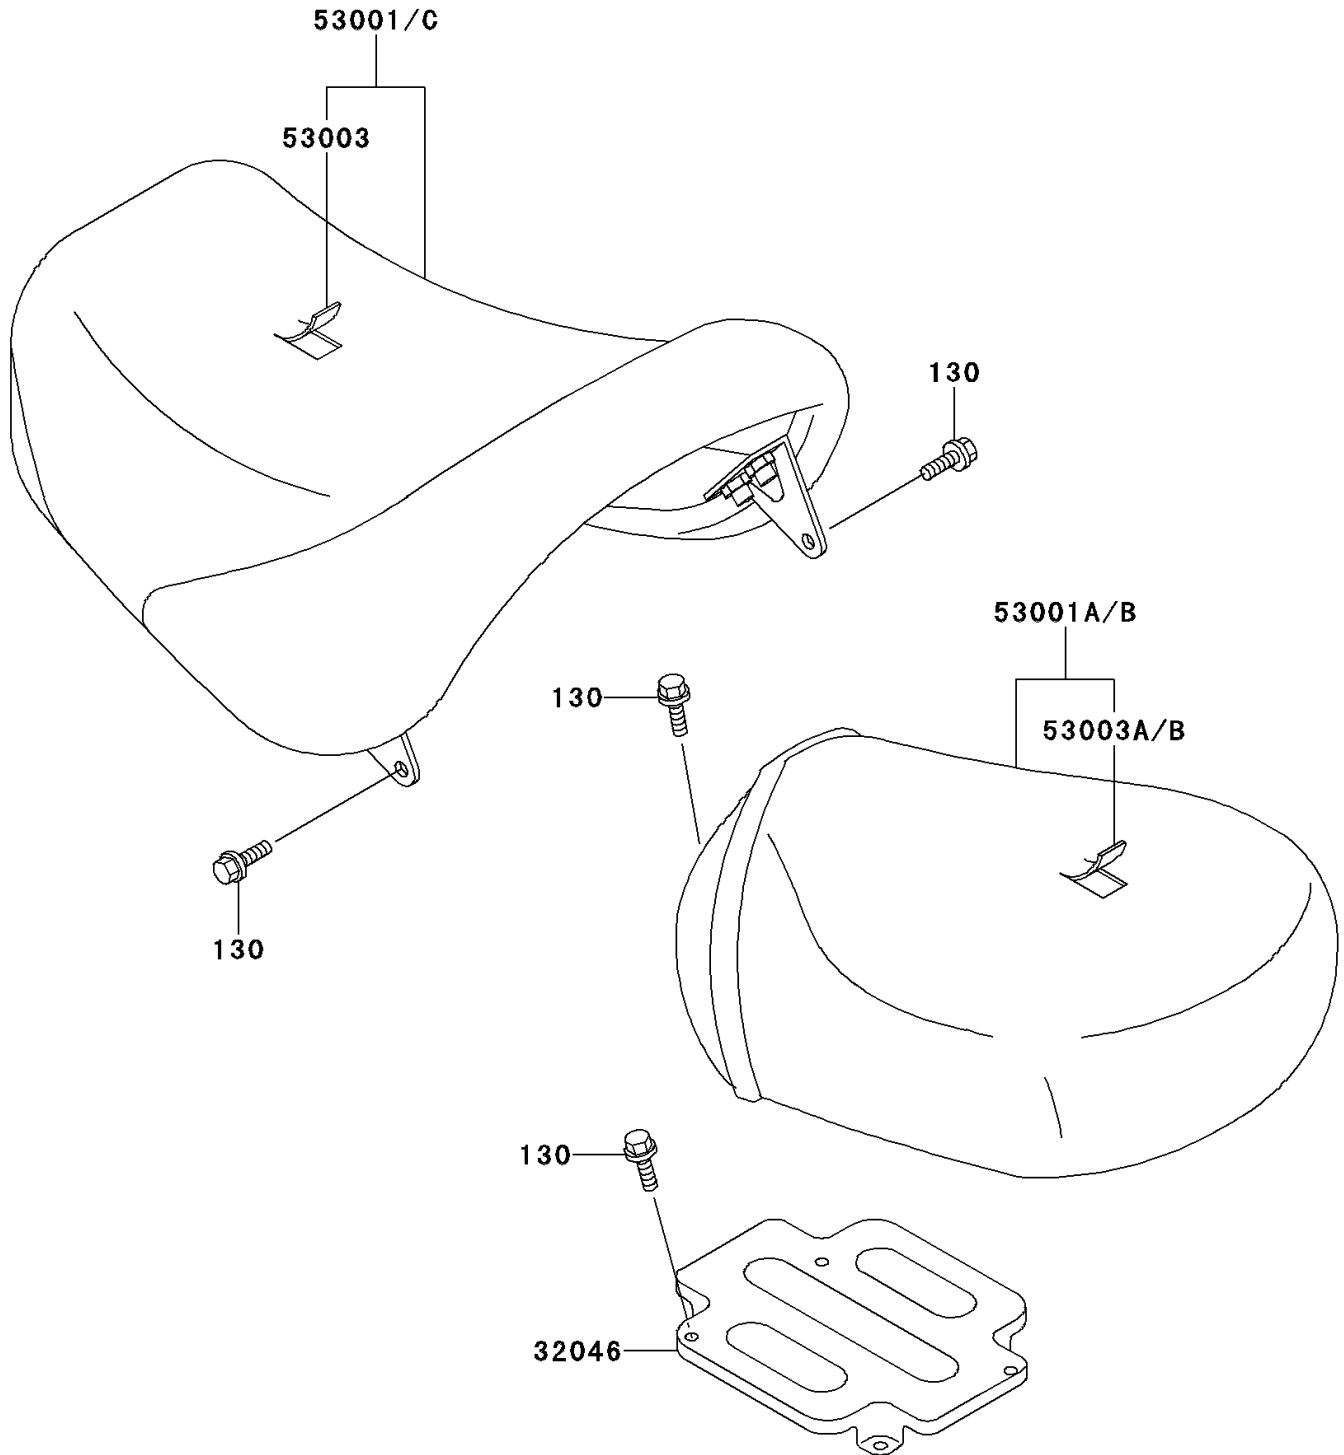

2001 Vulcan 1500 Nomad PARTS DIAGRAM

Seat

F2510

2001 Vulcan 1500 Nomad PARTS LIST

Seat

ITEM NAME	PART NUMBER	QUANTITY
BOLT-FLANGED,6X14,BLACK (Ref # 130)	130J0614	7
BRACKET-SEAT,RR (Ref # 32046)	32046-1458	1
SEAT-ASSY,RR,W/BAND,BLACK (Ref # 53001B)	53001-1906-MA	1
SEAT-ASSY,FR,BLACK (Ref # 53001C)	53001-1947-MA	1
LEATHER,FORNT SEAT,BLACK (Ref # 53003)	53003-1410-MA	1
LEATHER,REAR SEAT,BLACK (Ref # 53003B)	53003-1438-MA	1