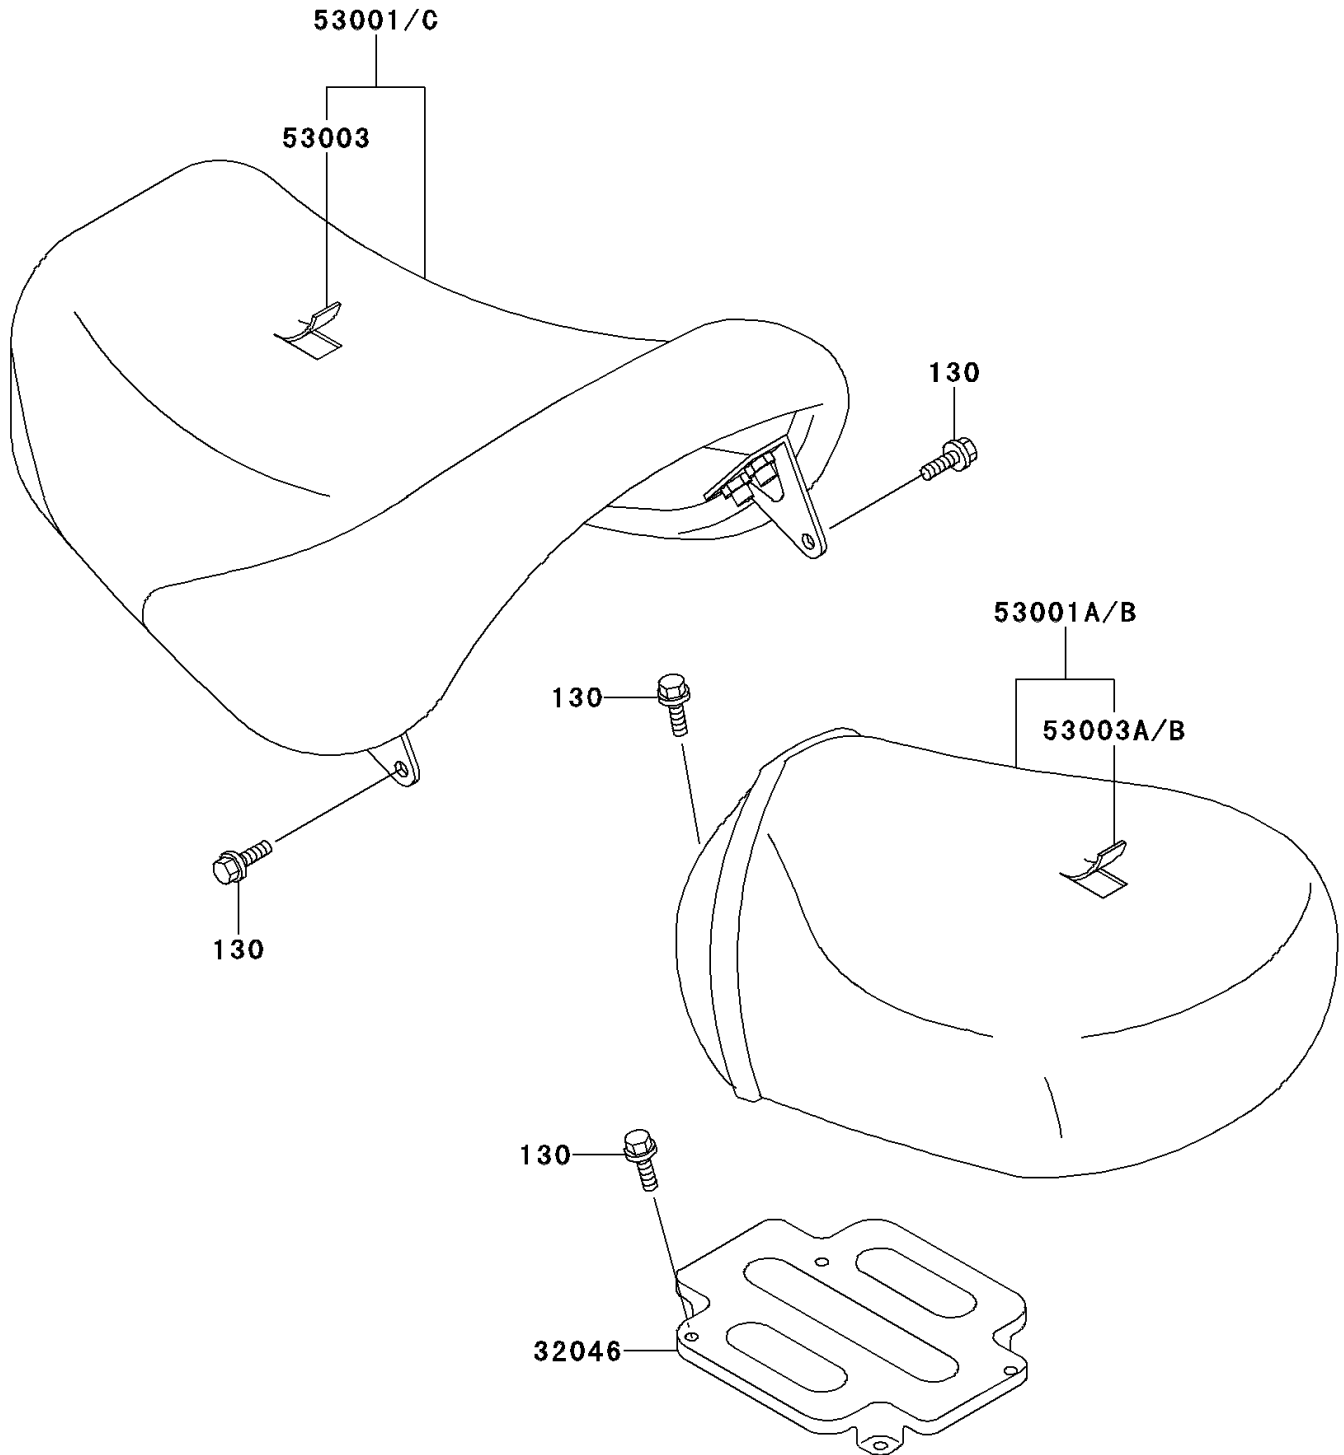

# 2001 Vulcan 1500 Nomad PARTS DIAGRAM

Seat

F2510

## 2001 Vulcan 1500 Nomad PARTS LIST

### Seat

ITEM NAME	PART NUMBER	QUANTITY
BOLT-FLANGED,6X14,BLACK (Ref # 130)	130J0614	7
BRACKET-SEAT,RR (Ref # 32046)	32046-1458	1
SEAT-ASSY,RR,W/BAND,BLACK (Ref # 53001B)	53001-1906-MA	1
SEAT-ASSY,FR,BLACK (Ref # 53001C)	53001-1947-MA	1
LEATHER,FORNT SEAT,BLACK (Ref # 53003)	53003-1410-MA	1
LEATHER,REAR SEAT,BLACK (Ref # 53003B)	53003-1438-MA	1