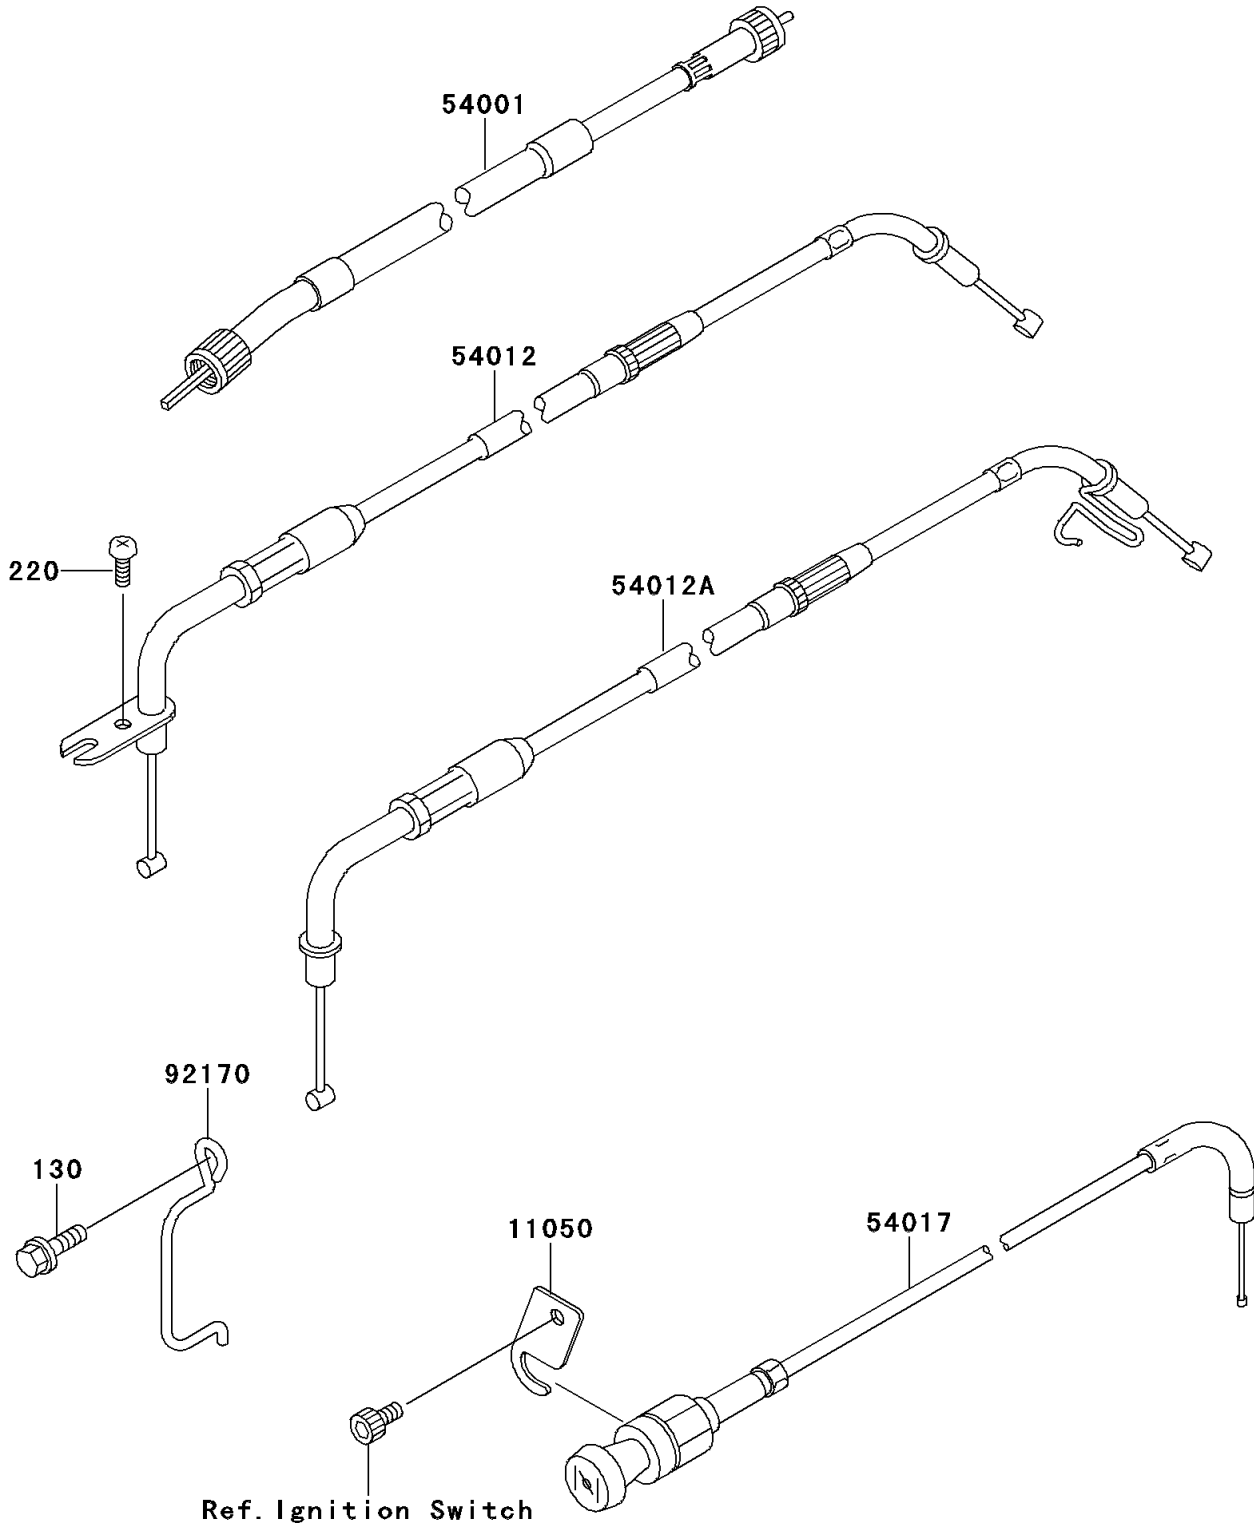

2000 Vulcan 1500 Nomad PARTS DIAGRAM

Cables

F2540

2000 Vulcan 1500 Nomad PARTS LIST

Cables

ITEM NAME	PART NUMBER	QUANTITY
BOLT-FLANGED,6X14,BLACK (Ref # 130)	130J0614	1
SCREW-PAN-CROS (Ref # 220)	220C0514	1
BRACKET,STARTER CABLE (Ref # 11050)	11050-1699	1
CABLE-SPEEDMETER (Ref # 54001)	54001-1236	1
CABLE-THROTTLE,OPENING (Ref # 54012)	54012-1571	1
CABLE-THROTTLE,CLOSING (Ref # 54012A)	54012-1572	1
CABLE-STARTER (Ref # 54017)	54017-1197	1
CLAMP,CABLE (Ref # 92170)	92170-1867	1