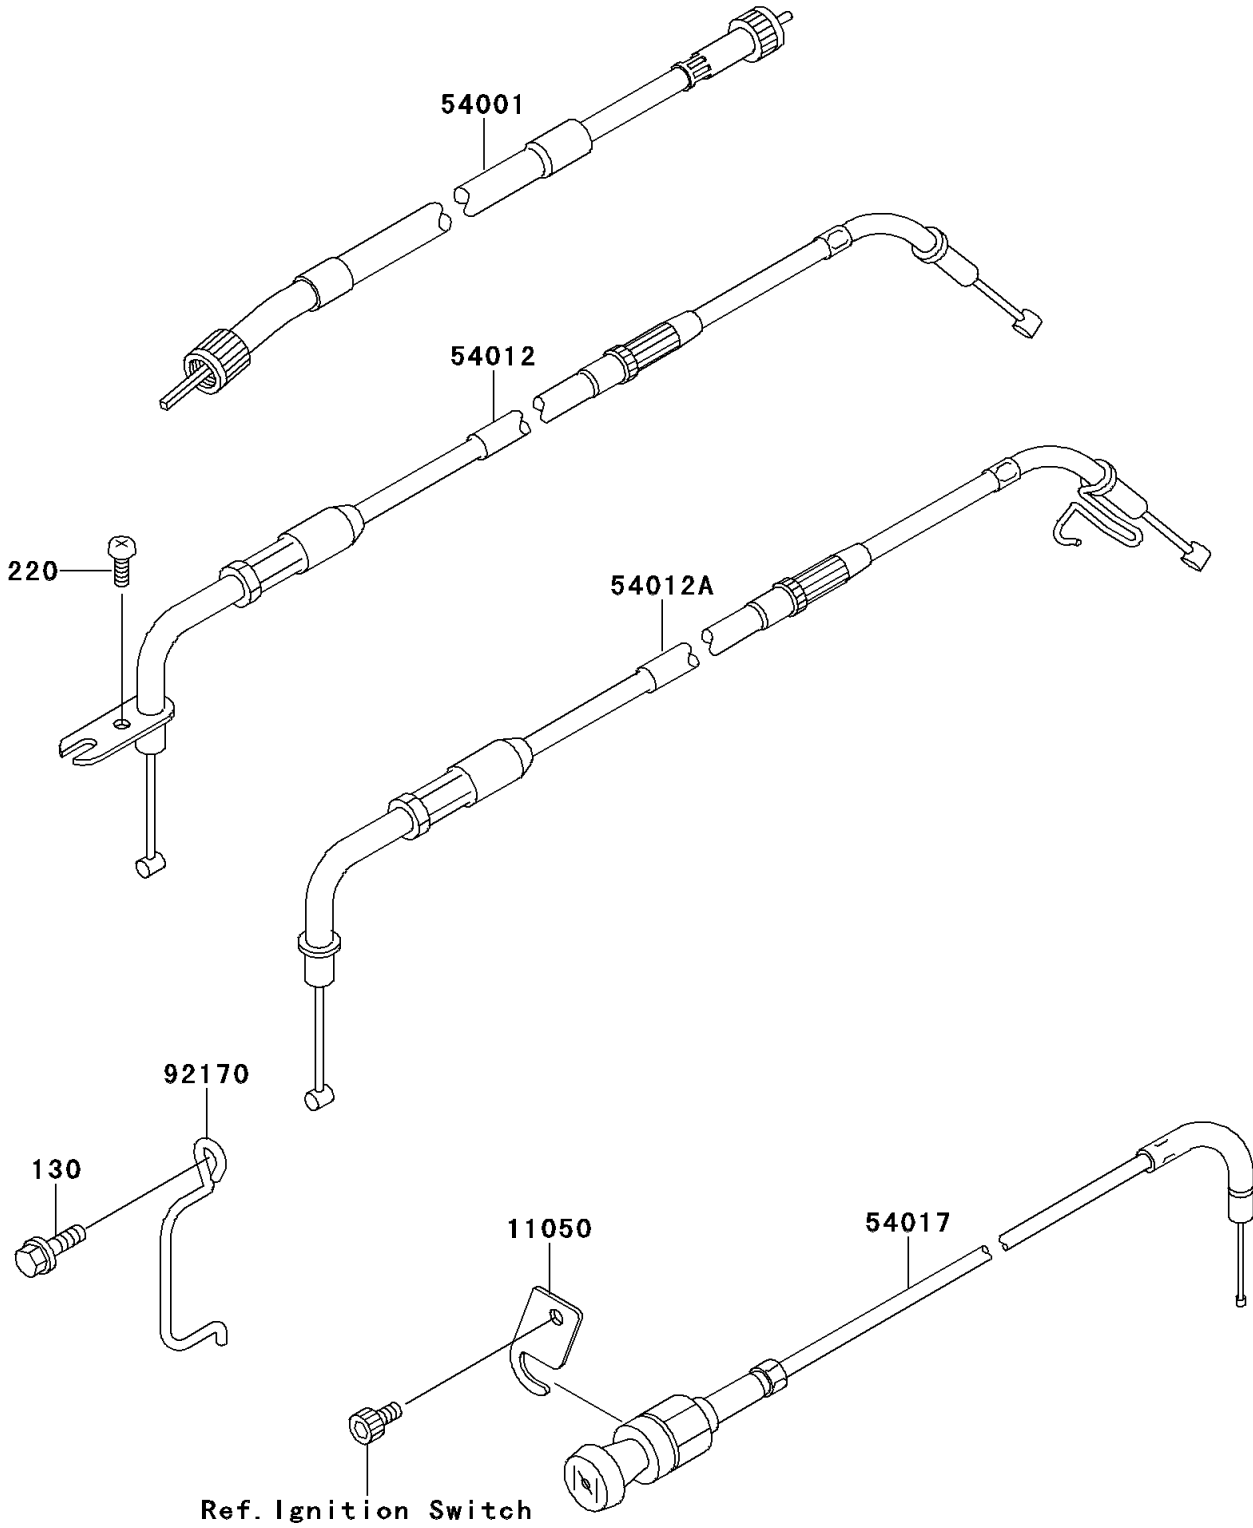

2001 Vulcan 1500 Nomad PARTS DIAGRAM

Cables

F2540

2001 Vulcan 1500 Nomad PARTS LIST

Cables

ITEM NAME	PART NUMBER	QUANTITY
BOLT-FLANGED,6X14,BLACK (Ref # 130)	130J0614	1
SCREW-PAN-CROS (Ref # 220)	220C0514	1
BRACKET,STARTER CABLE (Ref # 11050)	11050-1699	1
CABLE-SPEEDMETER (Ref # 54001)	54001-1236	1
CABLE-THROTTLE,OPENING (Ref # 54012)	54012-1571	1
CABLE-THROTTLE,CLOSING (Ref # 54012A)	54012-1572	1
CABLE-STARTER (Ref # 54017)	54017-1197	1
CLAMP,CABLE (Ref # 92170)	92170-1867	1