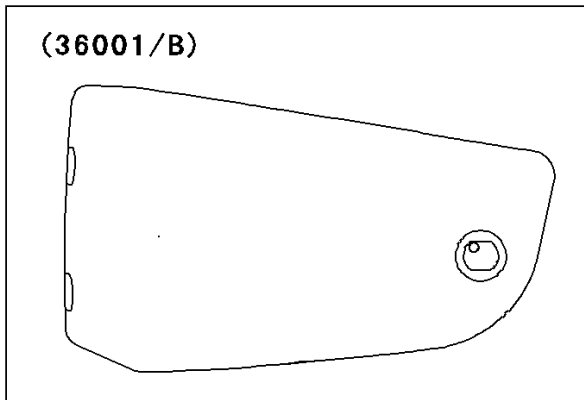

# 1999 Vulcan 1500 Nomad PARTS DIAGRAM

Side Covers

F2611

WOD

## Side Covers

ITEM NAME	PART NUMBER	QUANTITY
COVER-SIDE,LH,EBONY (Ref # 36001)	36001-1561-H8	1
COVER-SIDE,RH,EBONY (Ref # 36001A)	36001-1562-H8	1
SCREW,6X35 (Ref # 92009)	92009-1874	1
GROMMET (Ref # 92071)	92071-1131	2
DAMPER (Ref # 92075)	92075-1629	2
DAMPER (Ref # 92160)	92160-1944	1