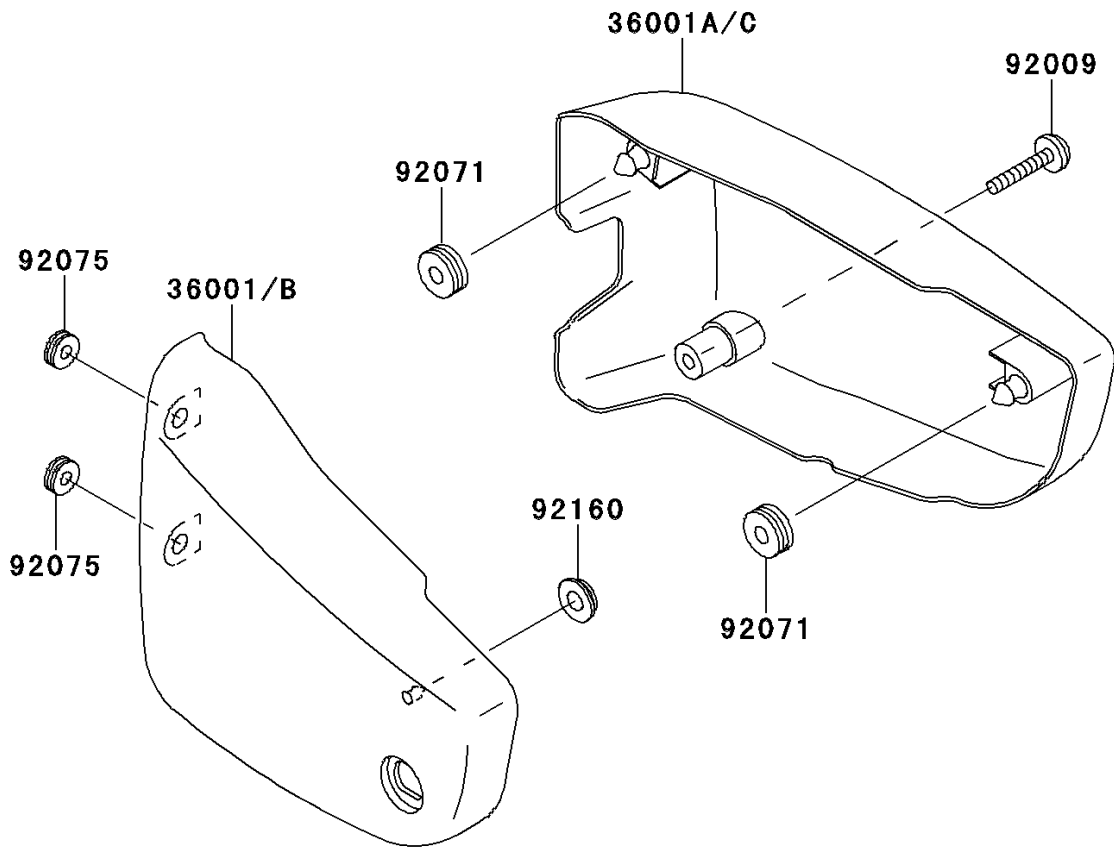

# 1999 Vulcan 1500 Nomad PARTS DIAGRAM

Side Covers

F2611

WOD

# 1999 Vulcan 1500 Nomad PARTS LIST

## Side Covers

ITEM NAME	PART NUMBER	QUANTITY
COVER-SIDE,LH,EBONY (Ref # 36001)	36001-1561-H8	1
COVER-SIDE,RH,EBONY (Ref # 36001A)	36001-1562-H8	1
SCREW,6X35 (Ref # 92009)	92009-1874	1
GROMMET (Ref # 92071)	92071-1131	2
DAMPER (Ref # 92075)	92075-1629	2
DAMPER (Ref # 92160)	92160-1944	1