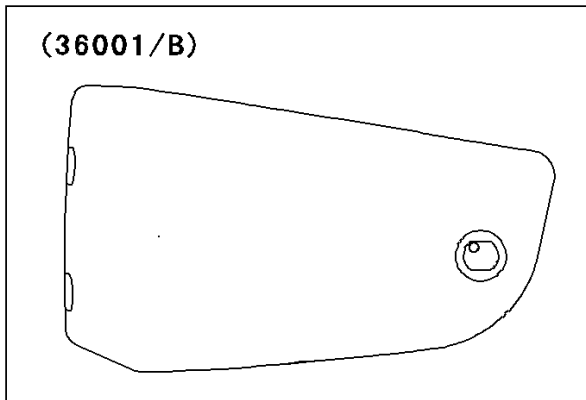

# 1999 Vulcan 1500 Nomad PARTS DIAGRAM

Side Covers

F2611

WOD

## Side Covers

ITEM NAME	PART NUMBER	QUANTITY
COVER-SIDE,LH,EBONY (Ref # 36001)	36001-1561-H8	1
COVER-SIDE,RH,EBONY (Ref # 36001A)	36001-1562-H8	1
SCREW,6X35 (Ref # 92009)	92009-1874	1
GROMMET (Ref # 92071)	92071-1131	2
DAMPER (Ref # 92075)	92075-1629	2
DAMPER (Ref # 92160)	92160-1944	1