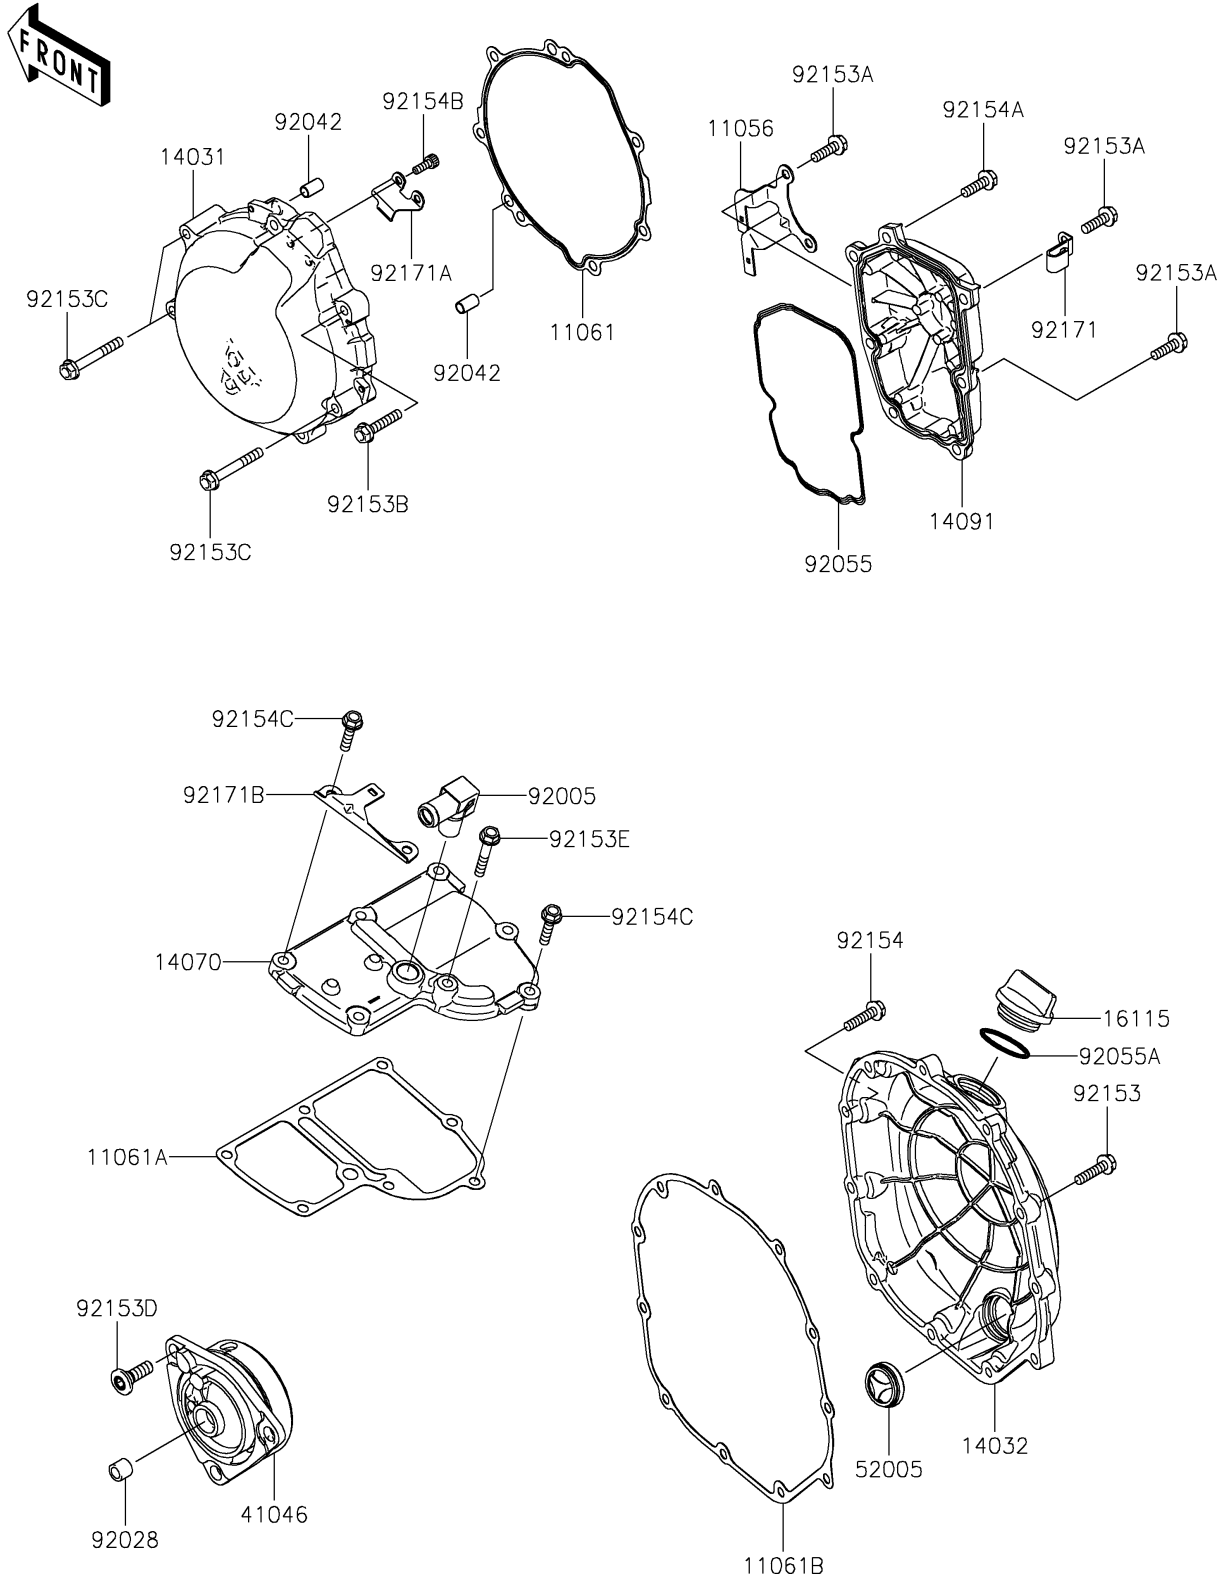

2021 CONCOURS®14 ABS PARTS DIAGRAM

Engine Cover(s)

E1431

2021 CONCOURS®14 ABS PARTS LIST

Engine Cover(s)

ITEM NAME	PART NUMBER	QUANTITY
BRACKET,OXYGEN SENSOR (Ref # 11056)	11056-4356	1
GASKET,GENERATOR COVER (Ref # 11061)	11061-0197	1
GASKET,BREATHER BODY (Ref # 11061A)	11061-0808	1
GASKET,CLUTCH COVER (Ref # 11061B)	11061-0810	1
COVER-GENERATOR (Ref # 14031)	14031-0083	1
COVER-CLUTCH (Ref # 14032)	14032-0570	1
BODY-BREATHER (Ref # 14070)	14070-0061	1
COVER,PULSER (Ref # 14091)	14091-0896	1
CAP-OIL FILLER (Ref # 16115)	16115-1009	1
HOUSING-BEARING (Ref # 41046)	41046-0575	1
GAUGE (Ref # 52005)	52005-0024	1
FITTING (Ref # 92005)	92005-0044	1
BUSHING,8X12X10 (Ref # 92028)	92028-1750	1
PIN,DOWEL,6.3X8X14 (Ref # 92042)	92042-007	2
RING-O,PULSER COVER (Ref # 92055)	92055-0086	1
RING-O,31.5X2.6 (Ref # 92055A)	92055-049	1
BOLT,FLANGED,6X25 (Ref # 92153)	92153-1569	10
BOLT,FLANGED,6X20 (Ref # 92153A)	92153-1572	6
BOLT,FLANGED,6X30 (Ref # 92153B)	92153-1574	4
BOLT,FLANGED,6X45 (Ref # 92153C)	92153-1575	3
BOLT,SOCKET,8X25 (Ref # 92153D)	92153-1578	3
BOLT,FLANGED,6X35 (Ref # 92153E)	92153-1579	1
BOLT,FLANGED,6X25 (Ref # 92154)	92154-1358	1
BOLT,FLANGED,6X20 (Ref # 92154A)	92154-1359	1
BOLT,SOCKET,5X14 (Ref # 92154B)	92154-1841	2
BOLT,6X25 (Ref # 92154C)	92154-1847	6
CLAMP (Ref # 92171)	92171-0761	1
CLAMP (Ref # 92171A)	92171-0768	1
CLAMP (Ref # 92171B)	92171-0769	1