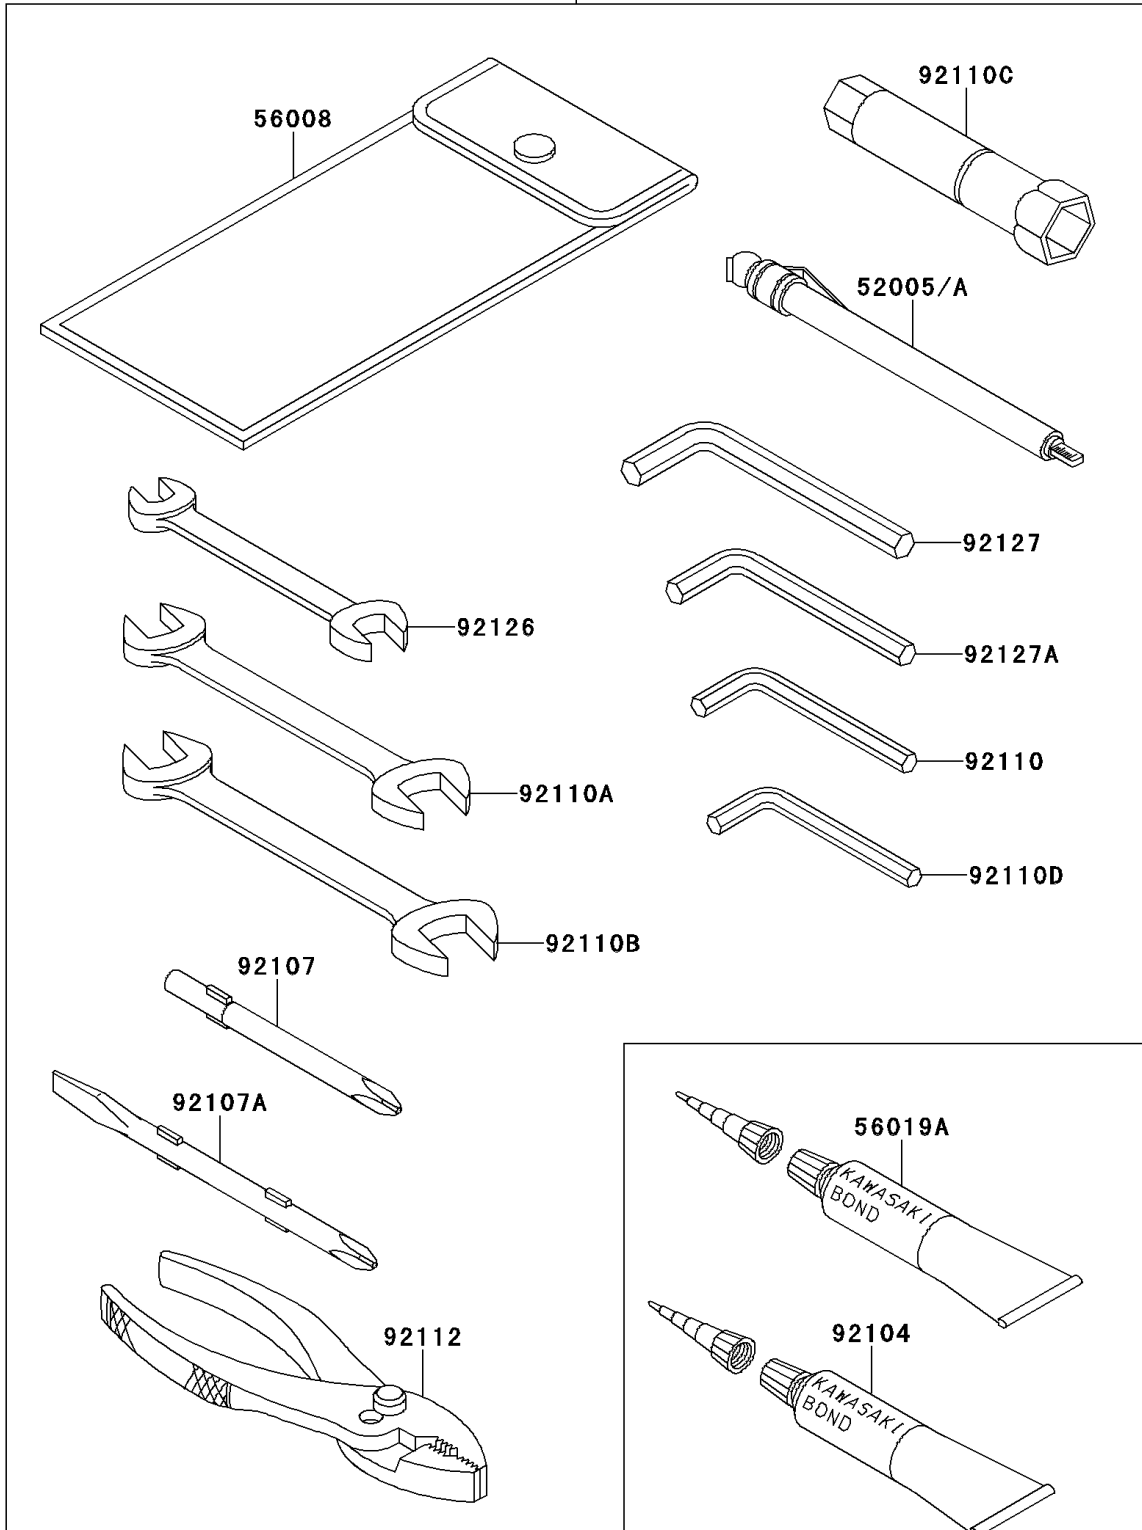

1999 Vulcan 1500 Nomad PARTS DIAGRAM

Owner's Tools

56007/A

F2810

1999 Vulcan 1500 Nomad PARTS LIST

Owner's Tools

ITEM NAME	PART NUMBER	QUANTITY
GAUGE,AIR,350KPA/50PSI (Ref # 52005)	52005-1031	1
TOOL-KIT (Ref # 56007)	56007-1419	1
BAG,TOOL (Ref # 56008)	56008-006	1
THREE BOND TB1211,HT/RS,WHITE (Ref # 56019A)	56019-120	1
GASKET-LIQUID,TUBE,100G,BLACK (Ref # 92104)	92104-1003	1
TOOL-DRIVER,#3PHILLIPS (Ref # 92107)	92107-1002	1
TOOL-DRIVER,#2PHILLIPS&SLOT (Ref # 92107A)	92107-1052	1
TOOL-WRENCH,ALLEN,5MM (Ref # 92110)	92110-1015	1
TOOL-WRENCH,OPEN END,10X12 (Ref # 92110A)	92110-1038	1
TOOL-WRENCH,OPEN END,14X17 (Ref # 92110B)	92110-1045	1
TOOL-WRENCH,BOX,18MM (Ref # 92110C)	92110-1135	1
TOOL-WRENCH,ALLEN,4MM (Ref # 92110D)	92110-3703	1
TOOL-PLIERS (Ref # 92112)	92112-003	1
TOOL-WRENCH,OPEN END,8X10 (Ref # 92126)	92126-001	1
TOOL-WRENCH,ALLEN,8MM (Ref # 92127)	92127-002	1
TOOL-WRENCH,ALLEN,6MM (Ref # 92127A)	92127-003	1