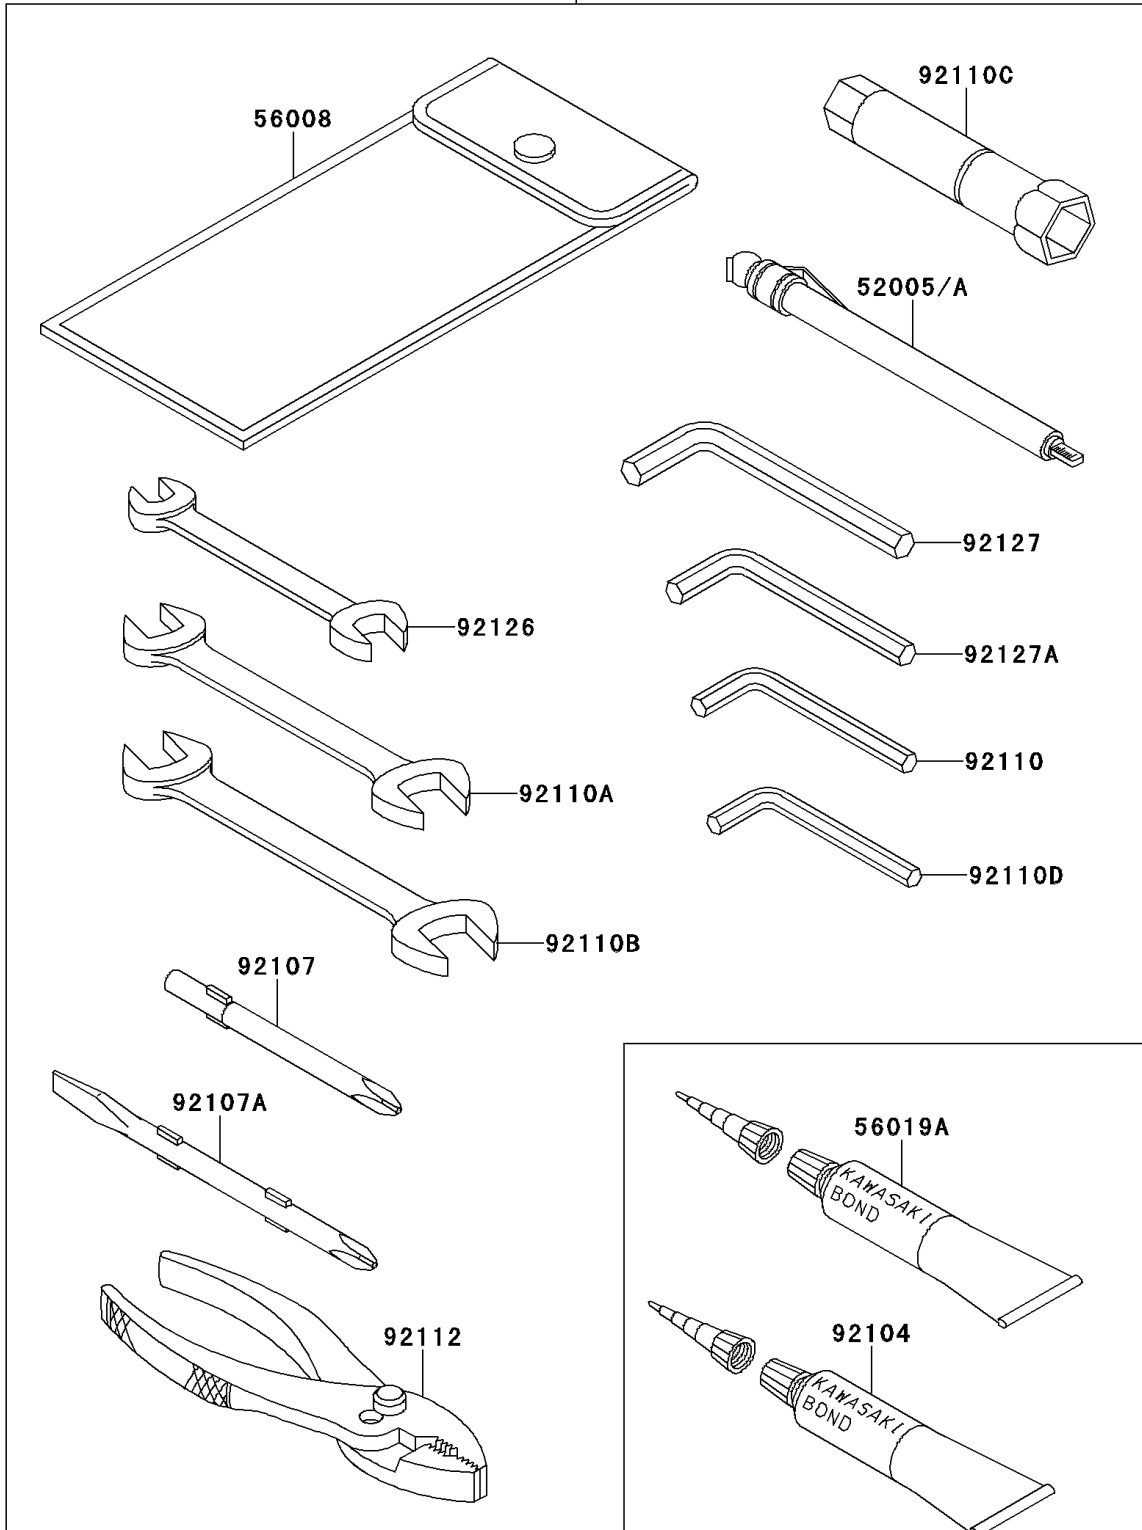

2001 Vulcan 1500 Nomad PARTS DIAGRAM

Owner's Tools

56007/A

F2810

2001 Vulcan 1500 Nomad PARTS LIST

Owner's Tools

ITEM NAME	PART NUMBER	QUANTITY
GAUGE,AIR,350KPA/50PSI (Ref # 52005A)	52005-1142	1
TOOL-KIT (Ref # 56007A)	56007-1465	1
BAG,TOOL (Ref # 56008)	56008-006	1
THREE BOND TB1211,HT/RS,WHITE (Ref # 56019A)	56019-120	1
GASKET-LIQUID,TUBE,100G,BLACK (Ref # 92104)	92104-1003	1
TOOL-DRIVER,#3PHILLIPS (Ref # 92107)	92107-1002	1
TOOL-DRIVER,#2PHILLIPS&SLOT (Ref # 92107A)	92107-1052	1
TOOL-WRENCH,ALLEN,5MM (Ref # 92110)	92110-1015	1
TOOL-WRENCH,OPEN END,10X12 (Ref # 92110A)	92110-1038	1
TOOL-WRENCH,OPEN END,14X17 (Ref # 92110B)	92110-1045	1
TOOL-WRENCH,BOX,18MM (Ref # 92110C)	92110-1135	1
TOOL-WRENCH,ALLEN,4MM (Ref # 92110D)	92110-3703	1
TOOL-PLIERS (Ref # 92112)	92112-003	1
TOOL-WRENCH,OPEN END,8X10 (Ref # 92126)	92126-001	1
TOOL-WRENCH,ALLEN,8MM (Ref # 92127)	92127-002	1
TOOL-WRENCH,ALLEN,6MM (Ref # 92127A)	92127-003	1