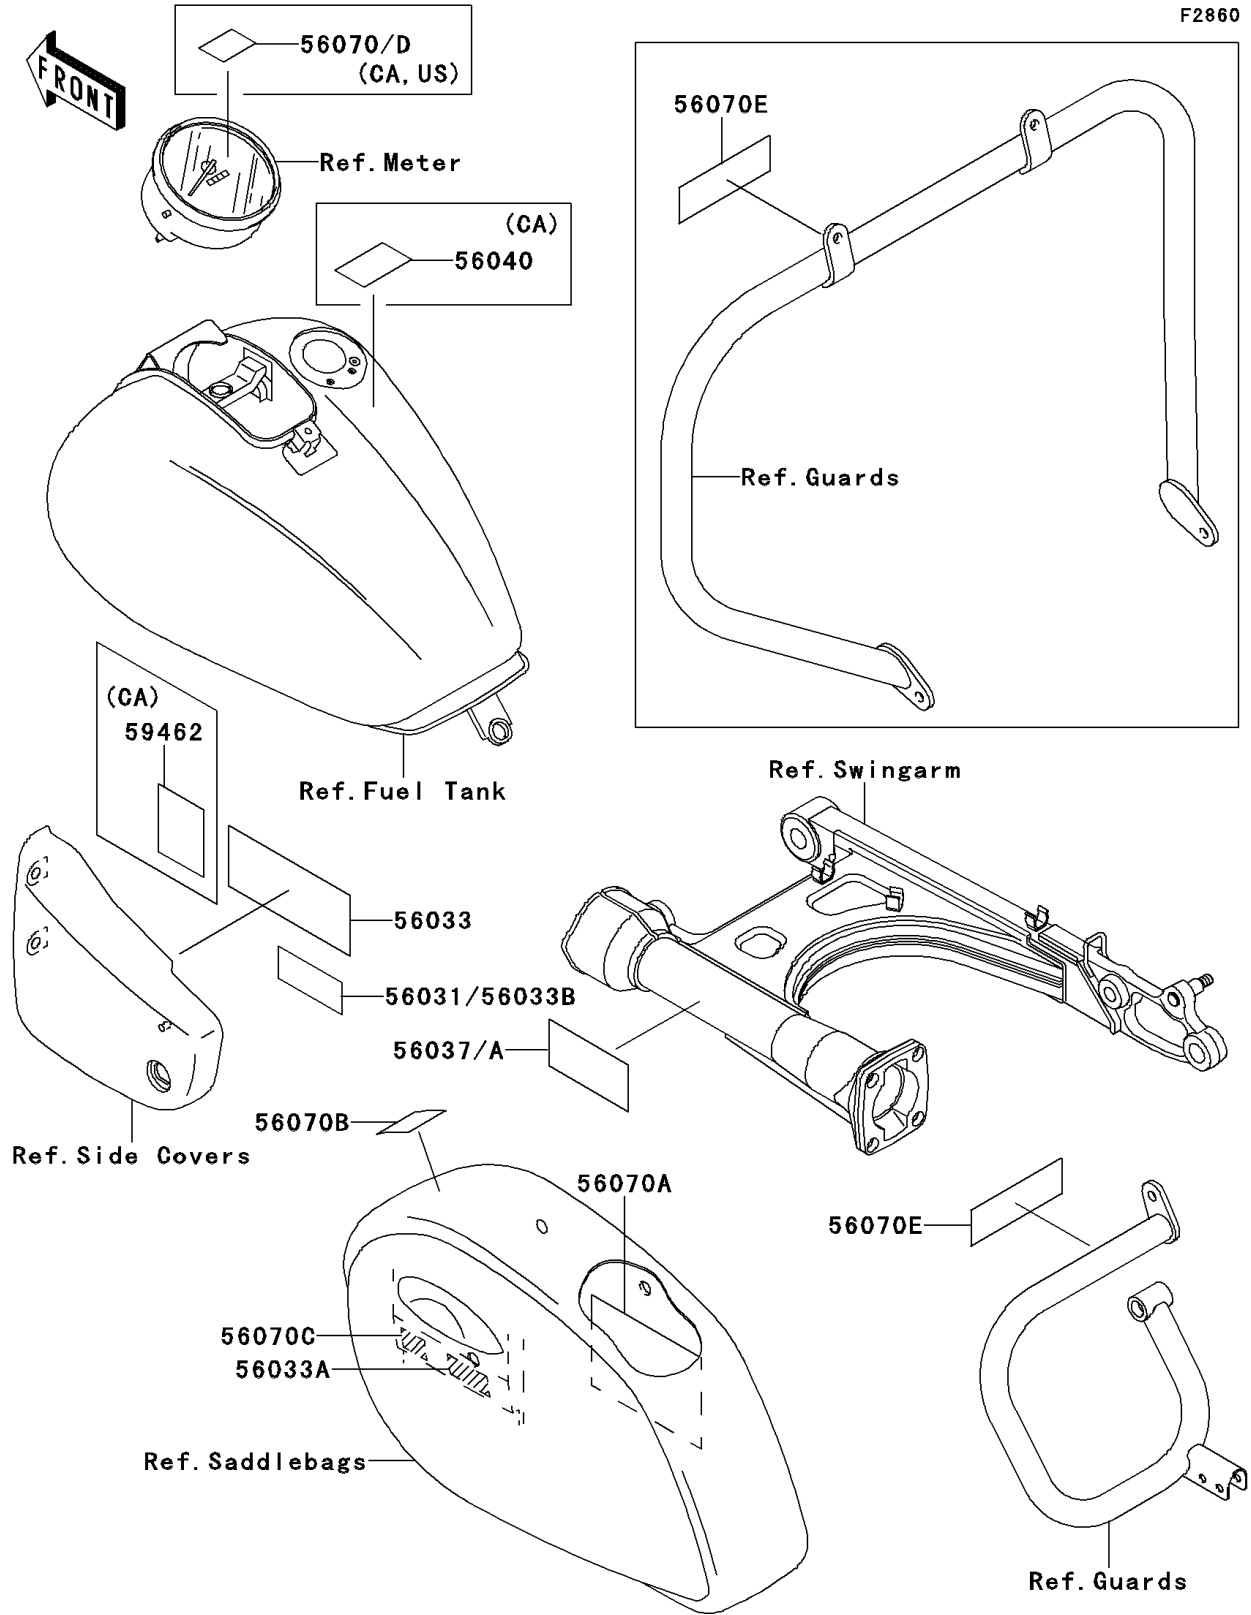

# 1999 Vulcan 1500 Nomad PARTS DIAGRAM

Labels

# 1999 Vulcan 1500 Nomad PARTS LIST

## Labels

ITEM NAME	PART NUMBER	QUANTITY
LABEL-MANUAL,OIL&OIL FILTER (Ref # 56031)	56031-1997	1
LABEL-MANUAL,DAILY SAFETY (Ref # 56033)	56033-1115	1
LABEL-MANUAL,SIDE BAG (Ref # 56033A)	56033-1132	2
LABEL-SPECIFICATION,TIRE&LOAD (Ref # 56037)	56037-1825	1
LABEL-WARNING,SIDE BAG (Ref # 56070A)	56070-1150	2
LABEL-WARNING,SIDE BAG (Ref # 56070B)	56070-1154	2
LABEL-WARNING,SIDE BAG (Ref # 56070C)	56070-1155	2
LABEL-WARNING,SIDE BAG GUARD (Ref # 56070E)	56070-1180	2
LABEL-WARNING,EVAPO (Ref # 56040)	56040-1121	1
LABEL-WARNING,BREAK IN CAUTION (Ref # 56070D)	56070-1177	1
LABEL-CERTIFICATION,EVPO ROUT (Ref # 59462)	59462-1894	1