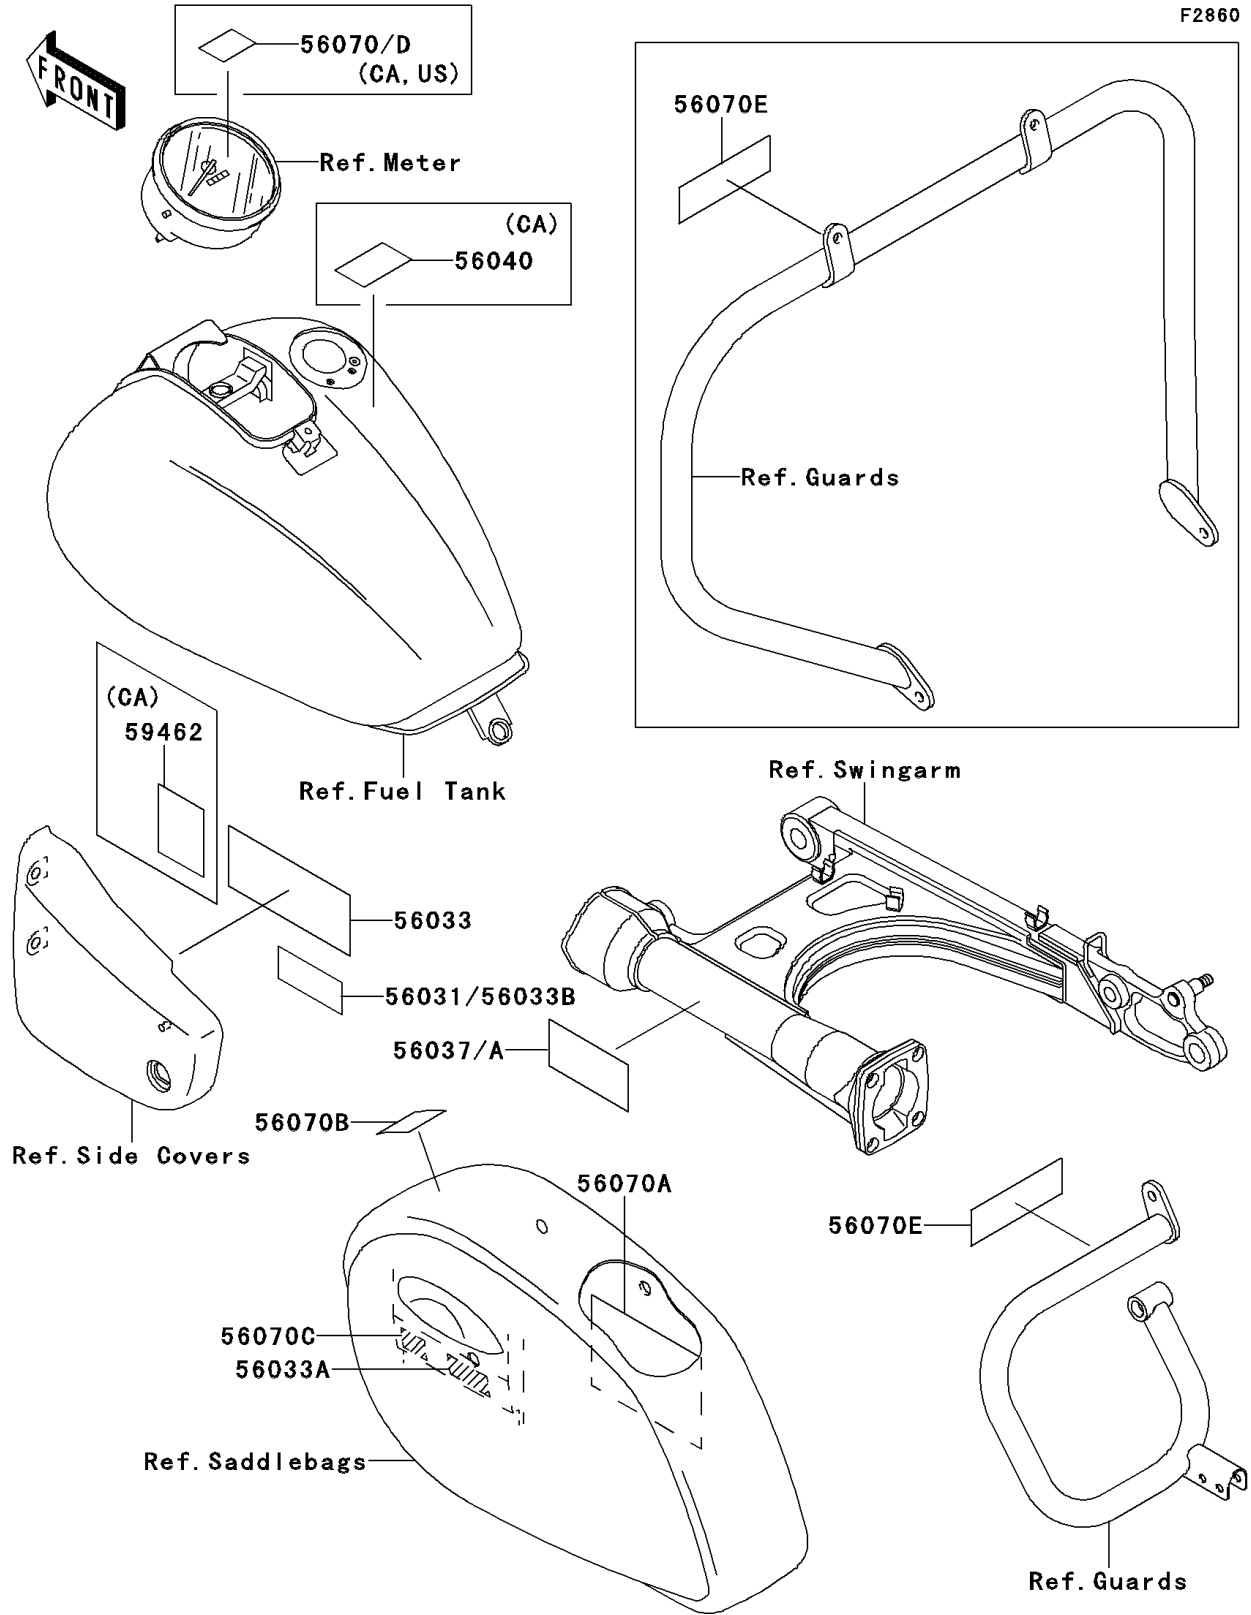

# 2000 Vulcan 1500 Nomad PARTS DIAGRAM

Labels

## 2000 Vulcan 1500 Nomad PARTS LIST

### Labels

ITEM NAME	PART NUMBER	QUANTITY
LABEL-MANUAL,OIL&OIL FILTER (Ref # 56031)	56031-1997	1
LABEL-MANUAL,DAILY SAFETY (Ref # 56033)	56033-1115	1
LABEL-MANUAL,SIDE BAG (Ref # 56033A)	56033-1132	2
LABEL-SPECIFICATION,TIRE&LOAD (Ref # 56037A)	56037-1851	1
LABEL-WARNING,SIDE BAG (Ref # 56070A)	56070-1150	2
LABEL-WARNING,SIDE BAG (Ref # 56070B)	56070-1154	2
LABEL-WARNING,SIDE BAG (Ref # 56070C)	56070-1155	2
LABEL-WARNING,BREAK IN CAUTION (Ref # 56070D)	56070-1177	1
LABEL-WARNING,SIDE BAG GUARD (Ref # 56070E)	56070-1180	2
LABEL-WARNING,EVAPO (Ref # 56040)	56040-1121	1
LABEL-CERTIFICATION,EVPO ROUT (Ref # 59462)	59462-1894	1