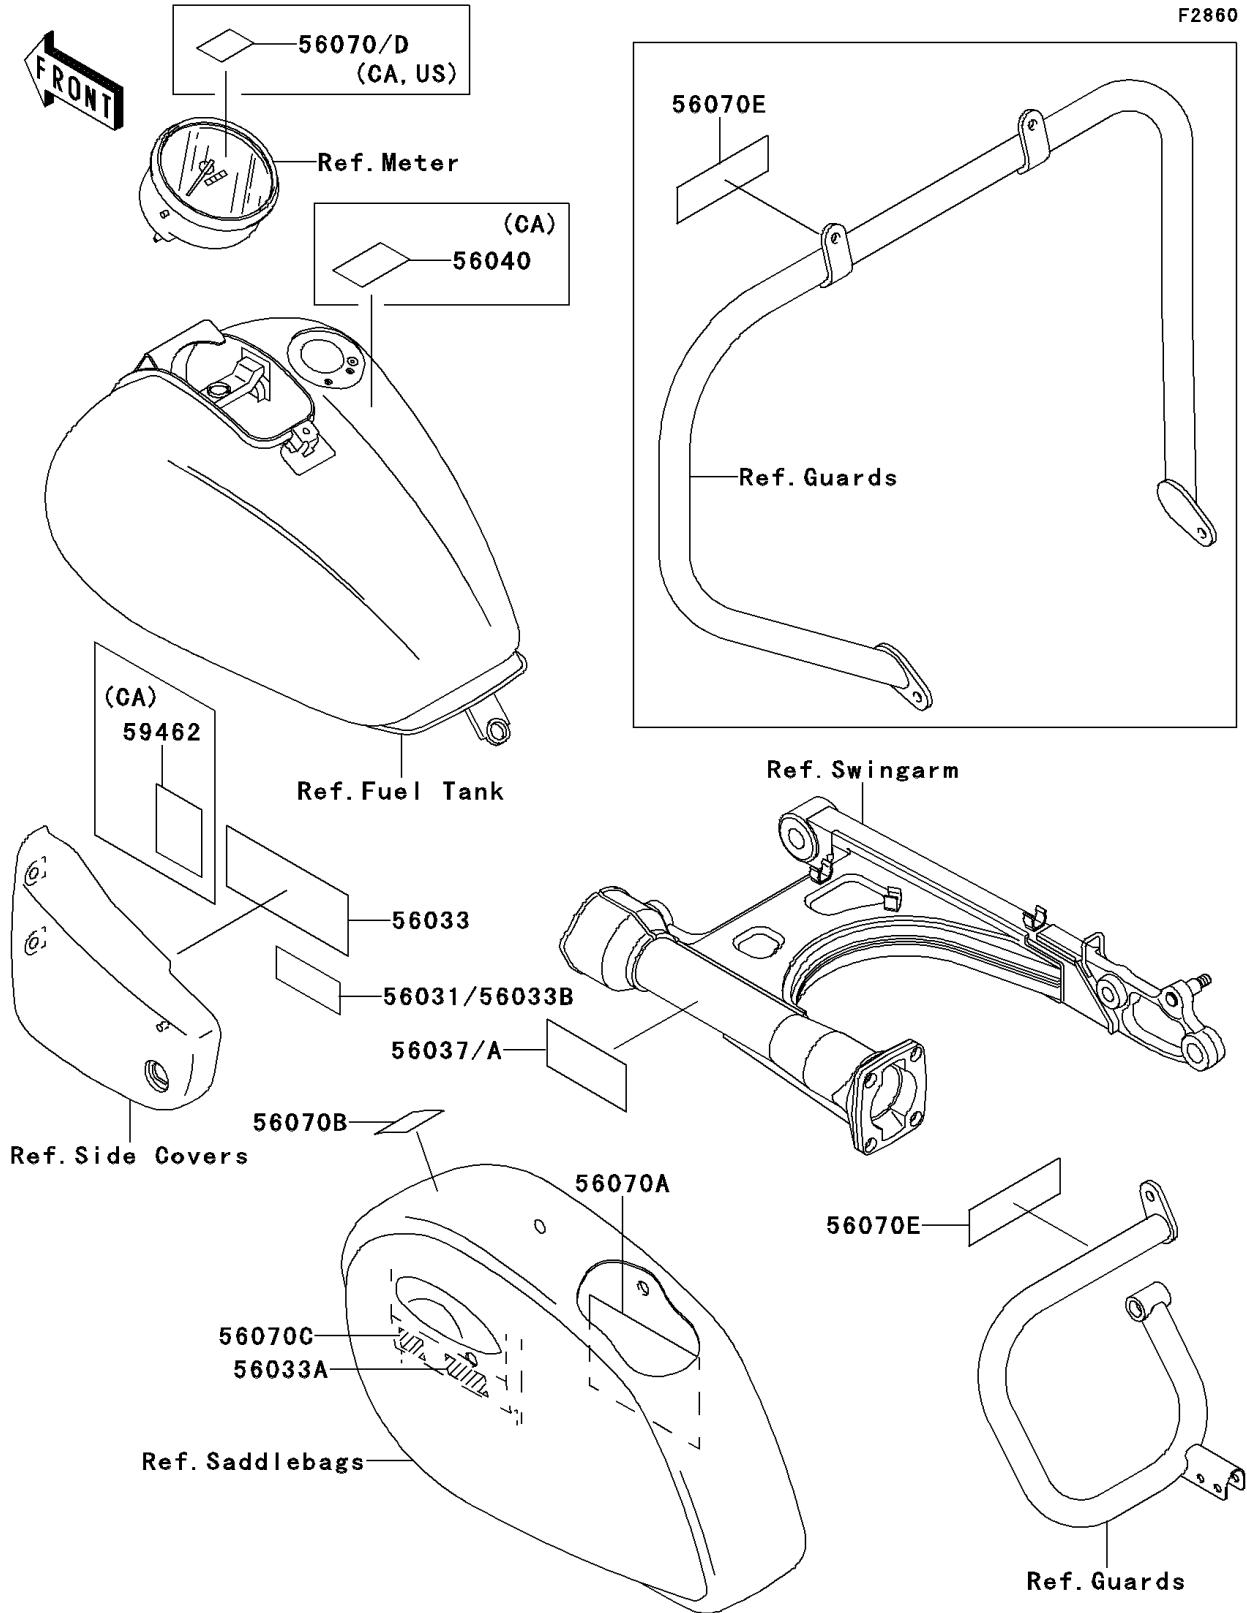

2001 Vulcan 1500 Nomad PARTS DIAGRAM

Labels

2001 Vulcan 1500 Nomad PARTS LIST

Labels

ITEM NAME	PART NUMBER	QUANTITY
LABEL-MANUAL,DAILY SAFETY (Ref # 56033)	56033-1115	1
LABEL-MANUAL,SIDE BAG (Ref # 56033A)	56033-1132	2
LABEL-MANUAL,OIL&OIL FILTER (Ref # 56033B)	56033-1210	1
LABEL-SPECIFICATION,TIRE&LOAD (Ref # 56037A)	56037-1851	1
LABEL-WARNING,SIDE BAG (Ref # 56070A)	56070-1150	2
LABEL-WARNING,SIDE BAG (Ref # 56070B)	56070-1154	2
LABEL-WARNING,SIDE BAG (Ref # 56070C)	56070-1155	2
LABEL-WARNING,BREAK IN CAUTION (Ref # 56070D)	56070-1177	1
LABEL-WARNING,SIDE BAG GUARD (Ref # 56070E)	56070-1180	2
LABEL-WARNING,EVAPO (Ref # 56040)	56040-1121	1
LABEL-CERTIFICATION,EVPO ROUT (Ref # 59462)	59462-1894	1