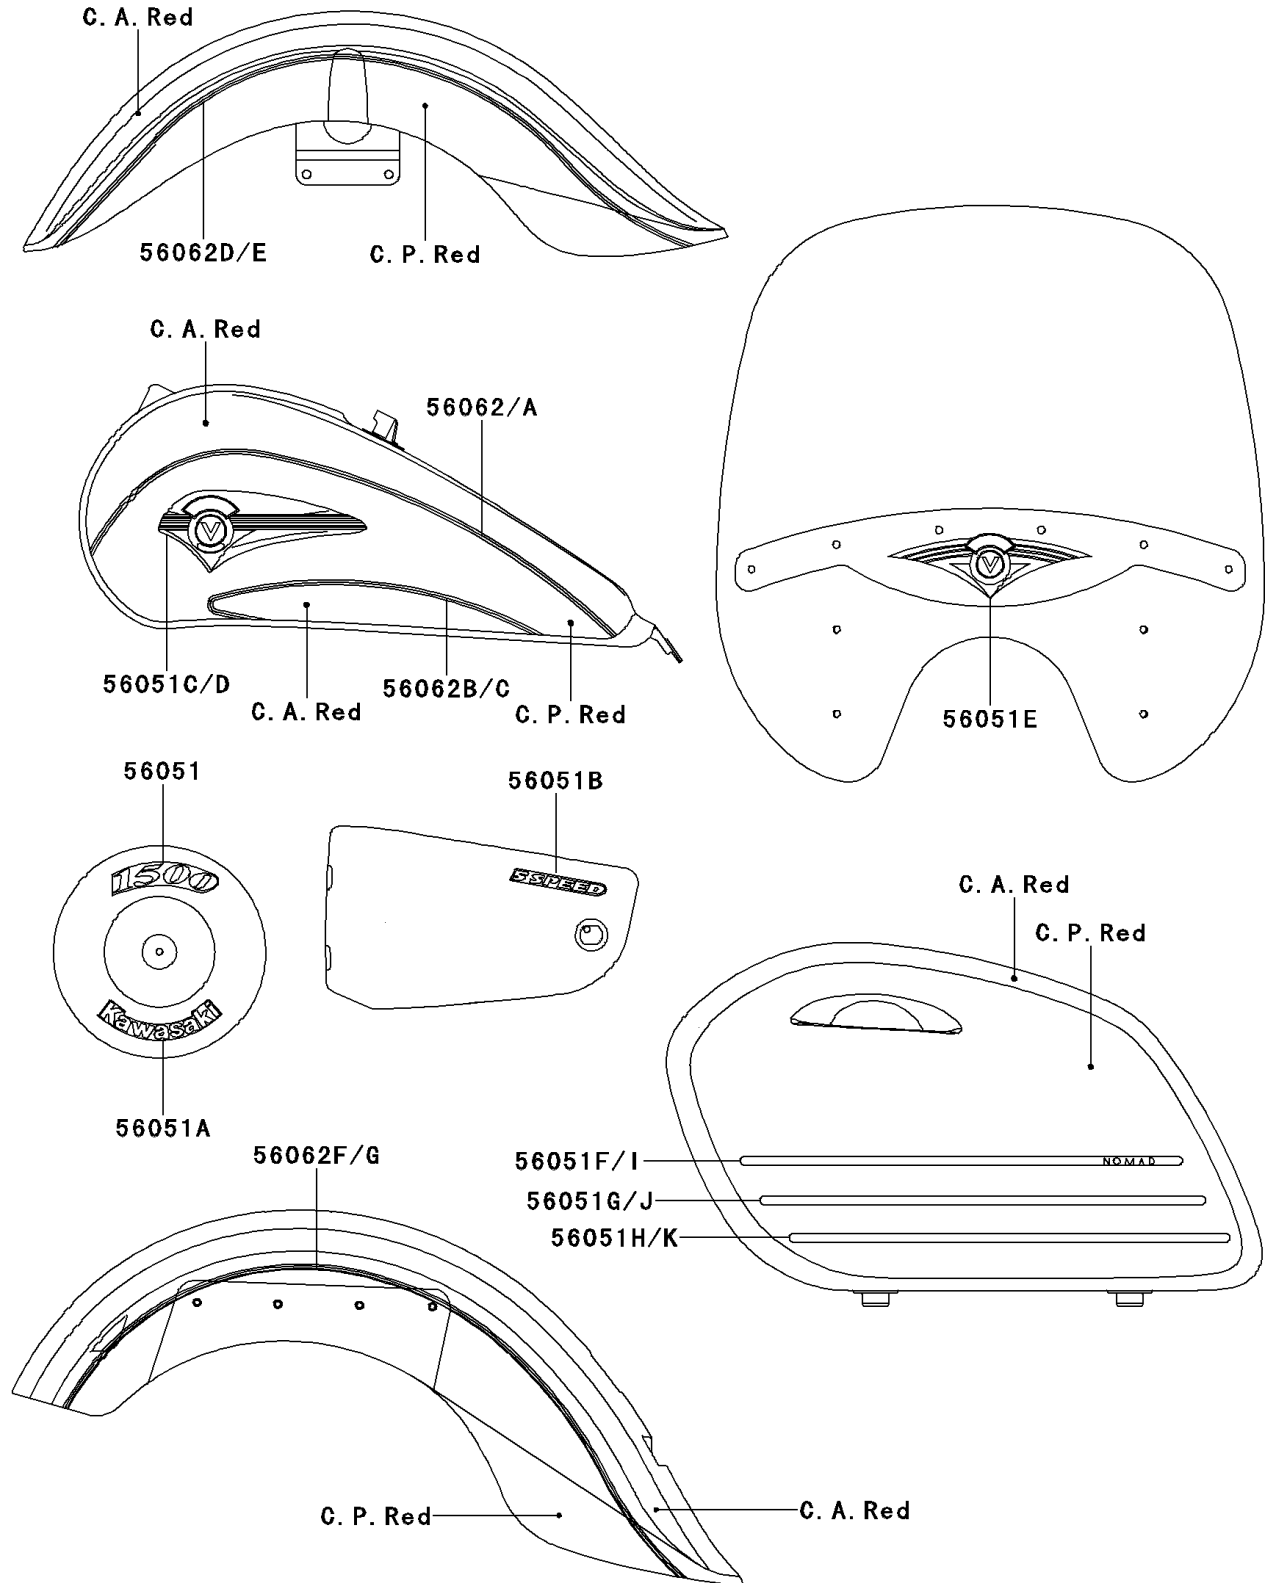

# 1999 Vulcan 1500 Nomad PARTS DIAGRAM

Decals(C.A.Red/C.P.Red)

F2861

# 1999 Vulcan 1500 Nomad PARTS LIST

Decals(C.A.Red/C.P.Red)

ITEM NAME	PART NUMBER	QUANTITY
MARK,AIR CLEANER,1500 (Ref # 56051)	56051-1459	1
MARK,AIR CLEANER,KAWASAKI (Ref # 56051A)	56051-1460	1
MARK,SIDE COVER,LH,5 SPEED (Ref # 56051B)	56051-1735	1
MARK,FUEL TANK,LH (Ref # 56051C)	56051-1808	1
MARK,FUEL TANK,RH (Ref # 56051D)	56051-1809	1
MARK,WINDSHIELD BRACKET (Ref # 56051E)	56051-1810	1
MARK,SIDE BAG COVER,UPP,LH (Ref # 56051F)	56051-1811	1
MARK,SIDE BAG COVER,CNT,LH (Ref # 56051G)	56051-1812	1
MARK,SIDE BAG COVER,LWR,LH (Ref # 56051H)	56051-1813	1
MARK,SIDE BAG COVER,UPP,RH (Ref # 56051I)	56051-1814	1
MARK,SIDE BAG COVER,CNT,RH (Ref # 56051J)	56051-1815	1
MARK,SIDE BAG COVER,LWR,RH (Ref # 56051K)	56051-1816	1
PATTERN,FUEL TANK,UPP,LH (Ref # 56062)	56062-1309	1
PATTERN,FUEL TANK,UPP,RH (Ref # 56062A)	56062-1310	1
PATTERN,FUEL TANK,LWR,LH (Ref # 56062B)	56062-1311	1
PATTERN,FUEL TANK,LWR,RH (Ref # 56062C)	56062-1312	1
PATTERN,FR FENDER,LH (Ref # 56062D)	56062-1313	1
PATTERN,FR FENDER,RH (Ref # 56062E)	56062-1314	1
PATTERN,RR FENDER,LH (Ref # 56062F)	56062-1315	1
PATTERN,RR FENDER,RH (Ref # 56062G)	56062-1316	1