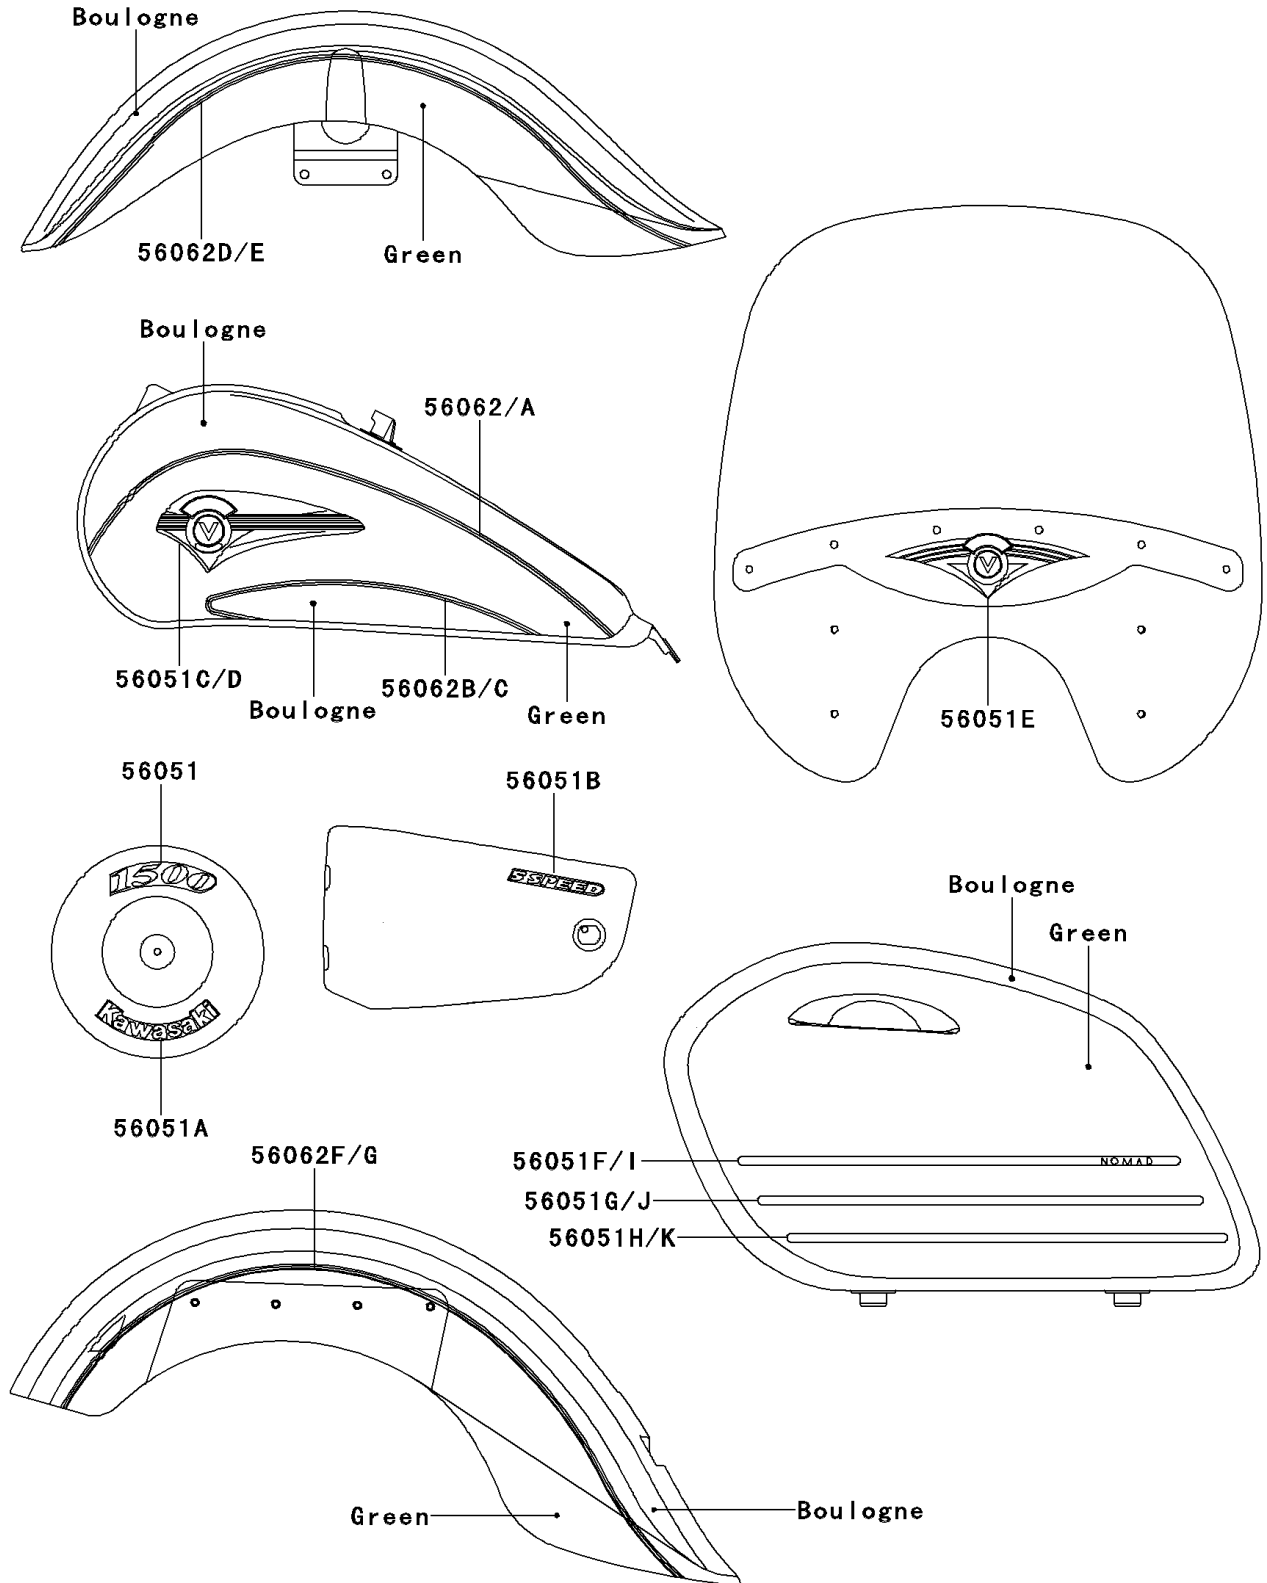

1999 Vulcan 1500 Nomad PARTS DIAGRAM

Decals(Boulogne/Green)

F2861A

1999 Vulcan 1500 Nomad PARTS LIST

Decals(Boulogne/Green)

ITEM NAME	PART NUMBER	QUANTITY
MARK,AIR CLEANER,1500 (Ref # 56051)	56051-1459	1
MARK,AIR CLEANER,KAWASAKI (Ref # 56051A)	56051-1460	1
MARK,SIDE COVER,LH,5 SPEED (Ref # 56051B)	56051-1735	1
MARK,FUEL TANK,LH (Ref # 56051C)	56051-1808	1
MARK,FUEL TANK,RH (Ref # 56051D)	56051-1809	1
MARK,WINDSHIELD BRACKET (Ref # 56051E)	56051-1810	1
MARK,SIDE BAG COVER,UPP,LH (Ref # 56051F)	56051-1811	1
MARK,SIDE BAG COVER,CNT,LH (Ref # 56051G)	56051-1812	1
MARK,SIDE BAG COVER,LWR,LH (Ref # 56051H)	56051-1813	1
MARK,SIDE BAG COVER,UPP,RH (Ref # 56051I)	56051-1814	1
MARK,SIDE BAG COVER,CNT,RH (Ref # 56051J)	56051-1815	1
MARK,SIDE BAG COVER,LWR,RH (Ref # 56051K)	56051-1816	1
PATTERN,FUEL TANK,UPP,LH (Ref # 56062)	56062-1301	1
PATTERN,FUEL TANK,UPP,RH (Ref # 56062A)	56062-1302	1
PATTERN,FUEL TANK,LWR,LH (Ref # 56062B)	56062-1303	1
PATTERN,FUEL TANK,LWR,RH (Ref # 56062C)	56062-1304	1
PATTERN,FR FENDER,LH (Ref # 56062D)	56062-1305	1
PATTERN,FR FENDER,RH (Ref # 56062E)	56062-1306	1
PATTERN,RR FENDER,LH (Ref # 56062F)	56062-1307	1
PATTERN,RR FENDER,RH (Ref # 56062G)	56062-1308	1