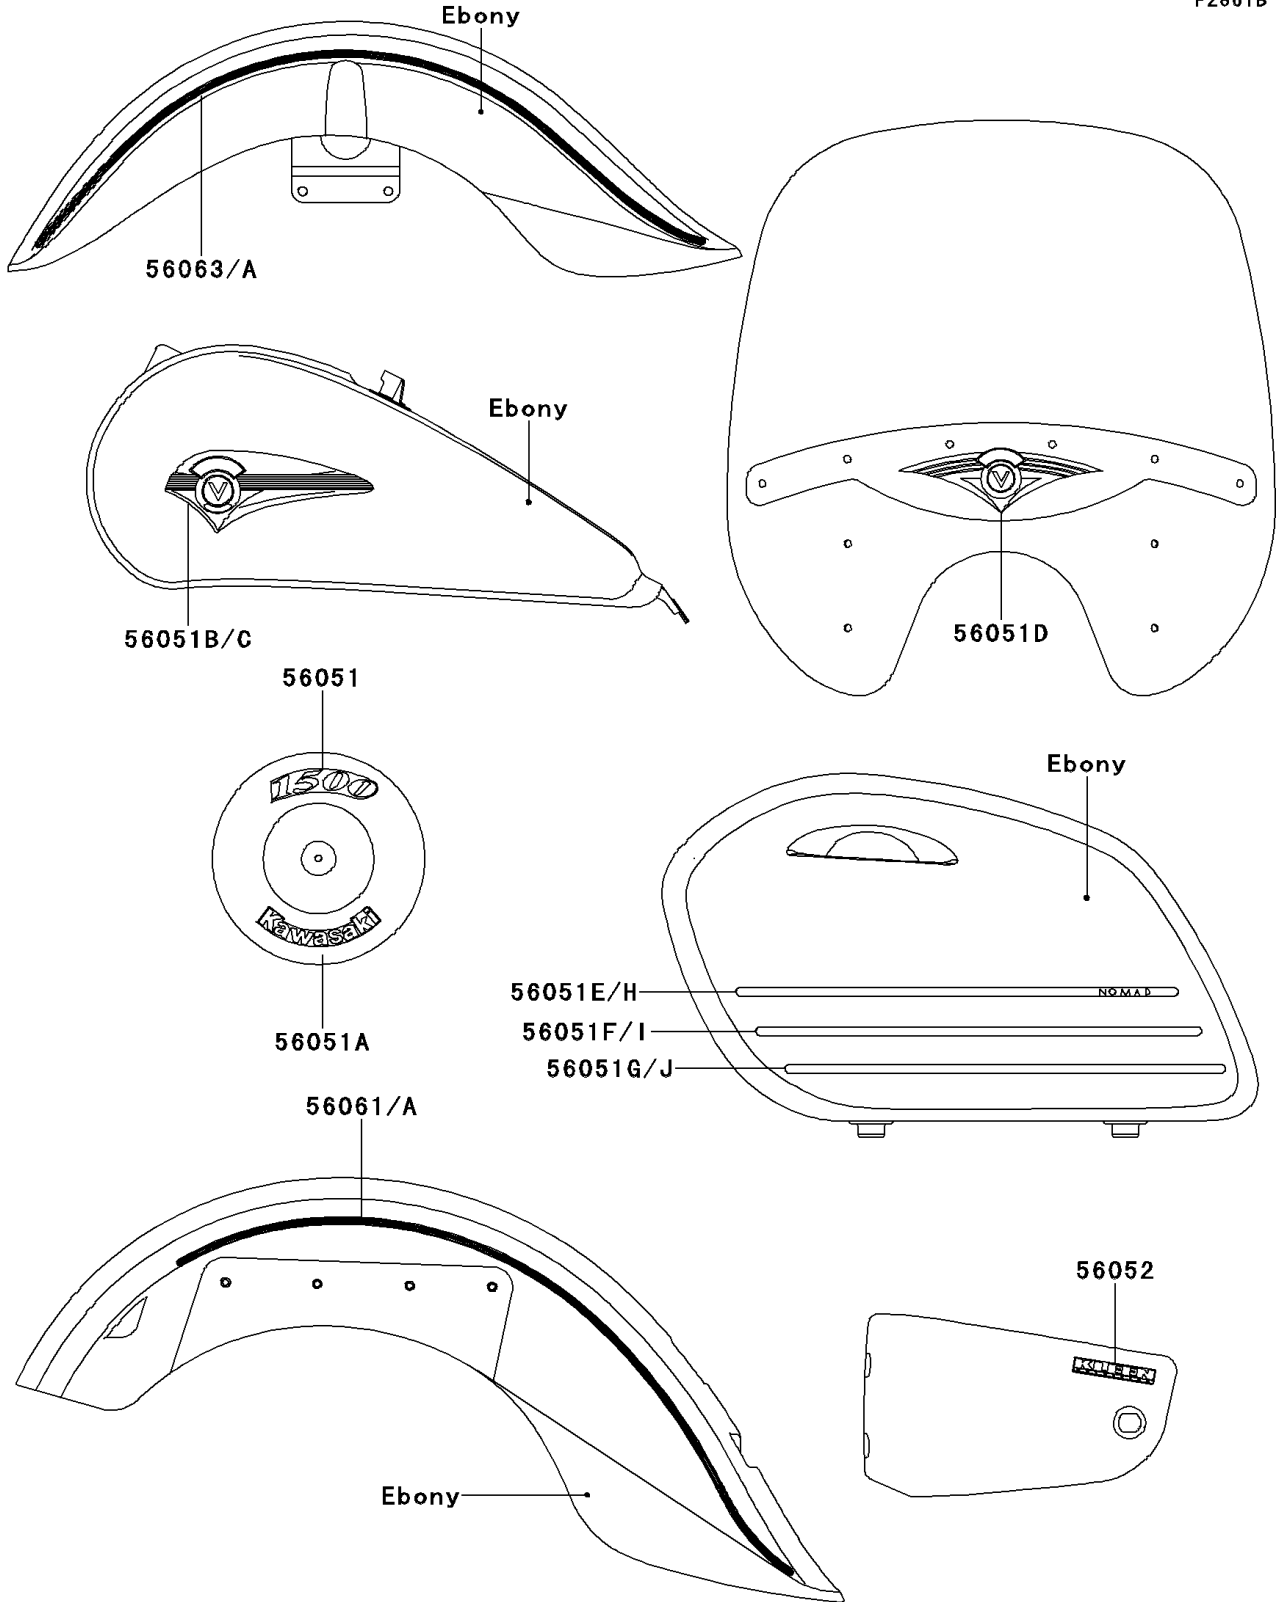

2000 Vulcan 1500 Nomad PARTS DIAGRAM

Decals(Ebony)

F2861B

2000 Vulcan 1500 Nomad PARTS LIST

Decals(Ebony)

ITEM NAME	PART NUMBER	QUANTITY
MARK,AIR CLEANER,1500 (Ref # 56051)	56051-1459	1
MARK,AIR CLEANER,KAWASAKI (Ref # 56051A)	56051-1460	1
MARK,FUEL TANK,LH (Ref # 56051B)	56051-1808	1
MARK,FUEL TANK,RH (Ref # 56051C)	56051-1809	1
MARK,WINDSHIELD BRACKET (Ref # 56051D)	56051-1810	1
MARK,SIDE BAG COVER,UPP,LH (Ref # 56051E)	56051-1811	1
MARK,SIDE BAG COVER,CNT,LH (Ref # 56051F)	56051-1812	1
MARK,SIDE BAG COVER,LWR,LH (Ref # 56051G)	56051-1813	1
MARK,SIDE BAG COVER,UPP,RH (Ref # 56051H)	56051-1814	1
MARK,SIDE BAG COVER,CNT,RH (Ref # 56051I)	56051-1815	1
MARK,SIDE BAG COVER,LWR,RH (Ref # 56051J)	56051-1816	1
PATTERN,RR FENDER,LH (Ref # 56061)	56061-1790	1
PATTERN,RR FENDER,RH (Ref # 56061A)	56061-1791	1
PATTERN,FR FENDER,LH (Ref # 56063)	56063-1472	1
PATTERN,FR FENDER,RH (Ref # 56063A)	56063-1473	1