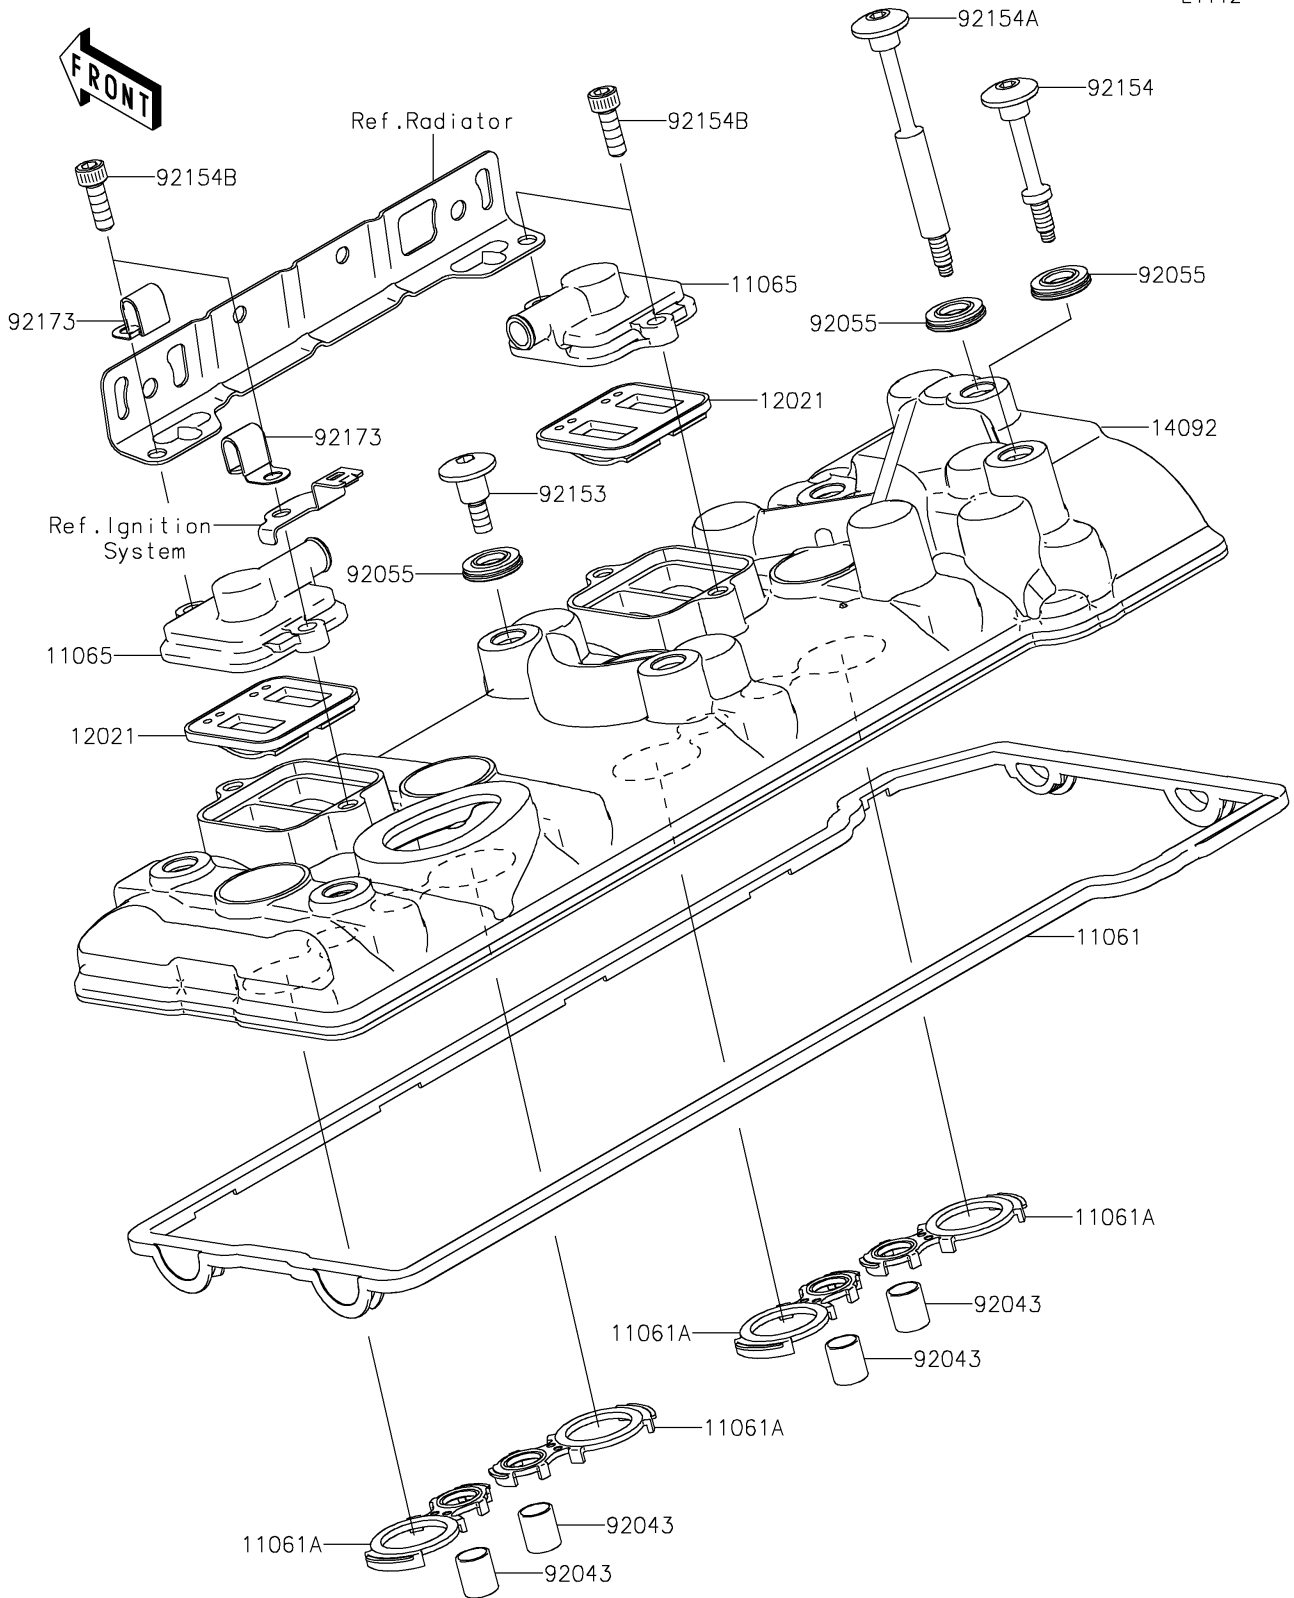

2022 Concours®14 ABS PARTS DIAGRAM

Cylinder Head Cover

E1112

2022 Concours®14 ABS PARTS LIST

Cylinder Head Cover

ITEM NAME	PART NUMBER	QUANTITY
GASKET,HEAD COVER (Ref # 11061)	11061-0263	1
GASKET,HEAD HOLE (Ref # 11061A)	11061-0977	4
CAP (Ref # 11065)	11065-1247	2
VALVE-ASSY-REED (Ref # 12021)	12021-1130	2
COVER,HEAD (Ref # 14092)	14092-0096	1
PIN,10.1X12X14 (Ref # 92043)	92043-4009	4
RING-O (Ref # 92055)	92055-0187	7
BOLT,SOCKET,6X22.5 (Ref # 92153)	92153-1779	5
BOLT,SOCKET,6X54.8 (Ref # 92154)	92154-0123	1
BOLT,SOCKET,6X94 (Ref # 92154A)	92154-0124	1
BOLT,SOCKET,6X18 (Ref # 92154B)	92154-1832	4
CLAMP (Ref # 92173)	92173-0082	2