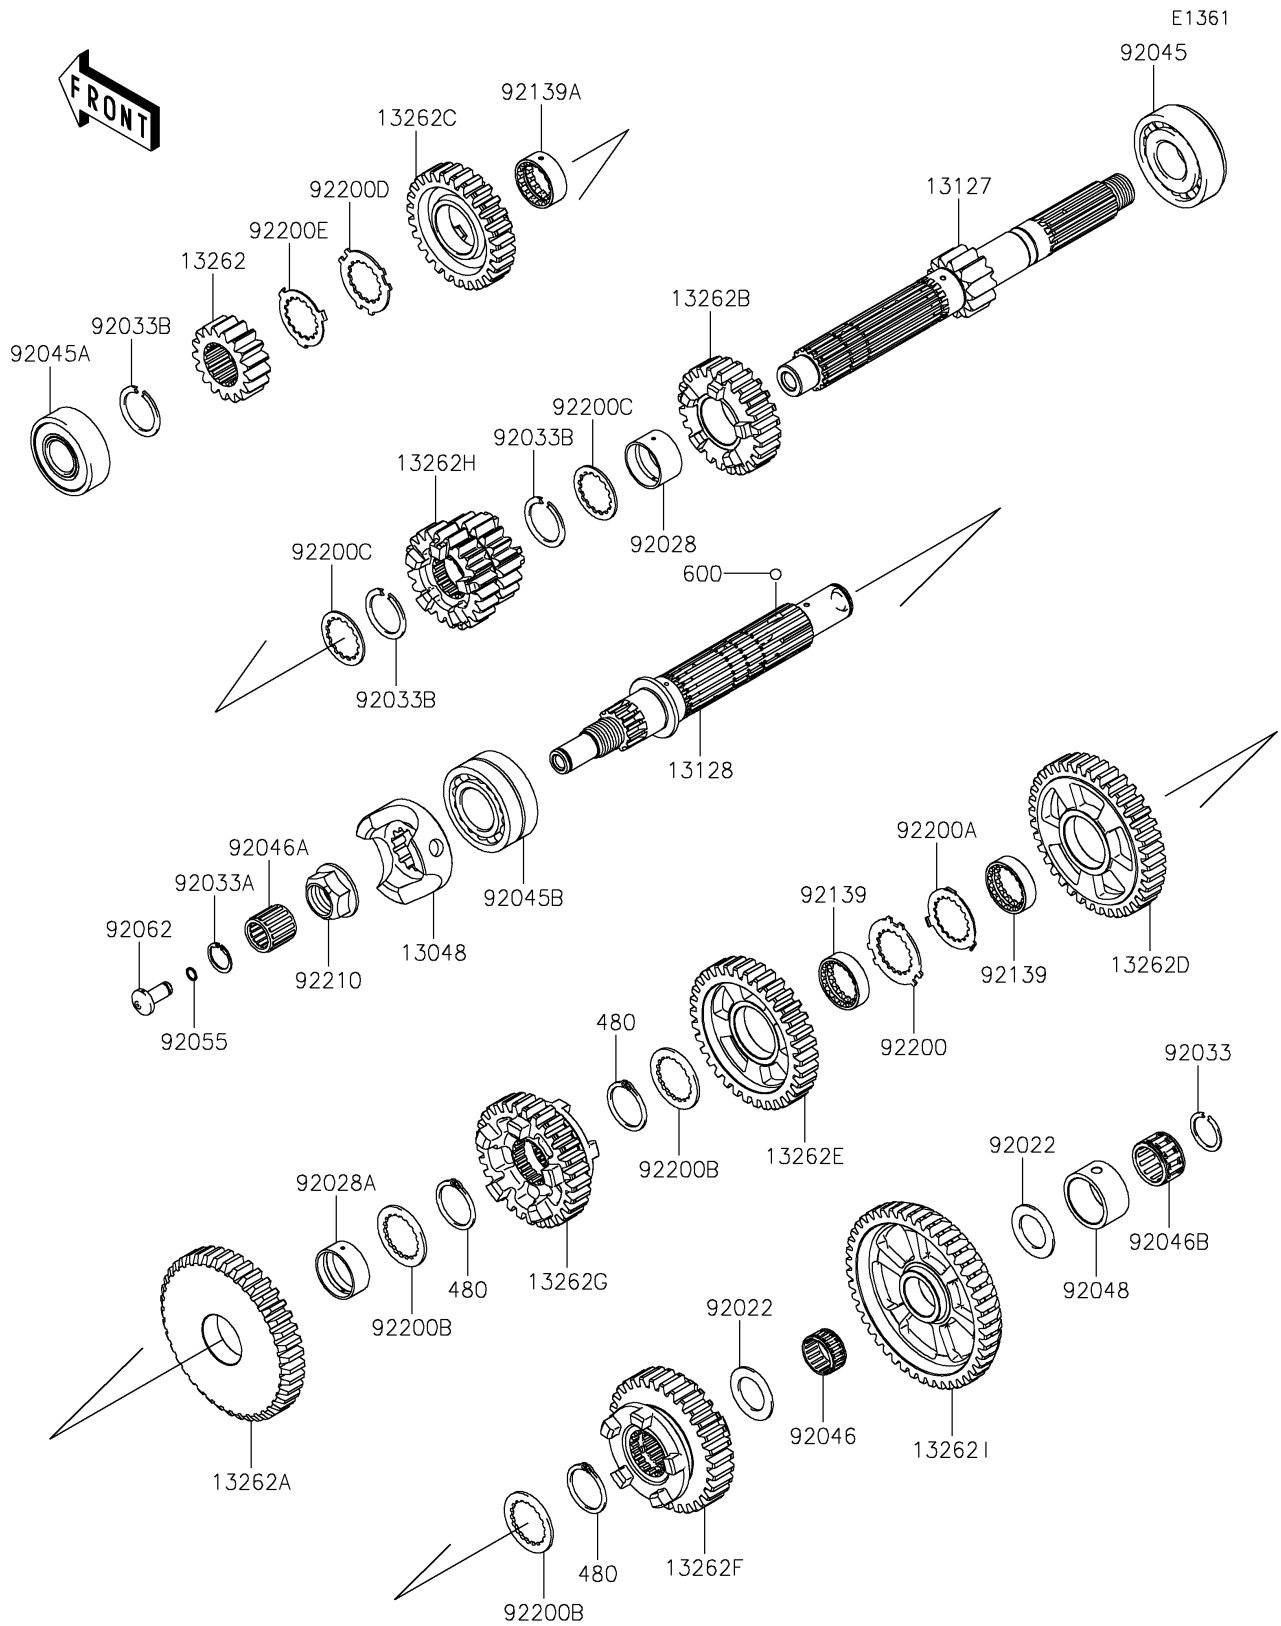

# 2022 Concours®14 ABS PARTS DIAGRAM

Transmission

### Transmission

ITEM NAME	PART NUMBER	QUANTITY
CAM-DAMPER (Ref # 13048)	13048-0014	1
SHAFT-TRANSMISSION INPUT (Ref # 13127)	13127-0665	1
SHAFT-TRANSMISSION OUTPUT (Ref # 13128)	13128-0034	1
GEAR,INPUT 2ND,17T (Ref # 13262)	13262-0399	1
GEAR,OUTPUT 2ND,41T (Ref # 13262A)	13262-0404	1
GEAR,INPUT 5TH,24T (Ref # 13262B)	13262-0747	1
GEAR,INPUT 6TH,27T (Ref # 13262C)	13262-0748	1
GEAR,OUTPUT 3RD,38T (Ref # 13262D)	13262-0749	1
GEAR,OUTPUT 4TH,34T (Ref # 13262E)	13262-0750	1
GEAR,OUTPUT 5TH,31T (Ref # 13262F)	13262-0751	1
GEAR,OUTPUT 6TH,29T (Ref # 13262G)	13262-0752	1
GEAR,INPUT 3RD&4TH,20T&22T (Ref # 13262H)	13262-0793	1
GEAR,OUTPUT LOW,46T (Ref # 13262I)	13262-1180	1
WASHER,22.3X35X1.6 (Ref # 92022)	92022-212	2
BUSHING (Ref # 92028)	92028-1935	1
BUSHING (Ref # 92028A)	92028-1937	1
RING-SNAP,20X25.5X1.2 (Ref # 92033)	92033-025	1
RING-SNAP (Ref # 92033A)	92033-032	1
RING-SNAP,T=1.5 (Ref # 92033B)	92033-1249	3
BEARING-BALL,830045-5SH2 (Ref # 92045)	92045-0047	1
BEARING-BALL,DG2152RDDSH2 (Ref # 92045A)	92045-0048	1
BEARING-BALL (Ref # 92045B)	92045-0116	1
BEARING-NEEDLE,K22X26X13 (Ref # 92046)	92046-0018	1
BEARING-NEEDLE,FWF-162222 (Ref # 92046A)	92046-1260	1
BEARING-NEEDLE,K22X30X16.8X2 (Ref # 92046B)	92046-1268	1
RACE (Ref # 92048)	92048-0004	1
RING-O,6.5X1.0 (Ref # 92055)	92055-0171	1
NOZZLE (Ref # 92062)	92062-0018	1
BUSHING (Ref # 92139)	92139-0255	2

## 2022 Concours®14 ABS PARTS LIST

### Transmission

ITEM NAME	PART NUMBER	QUANTITY
BUSHING,INPUT 6TH,GEAR (Ref # 92139A)	92139-0256	1
WASHER,27.5X43X1.5 (Ref # 92200)	92200-0255	1
WASHER,27.5X39.7X1.0 (Ref # 92200A)	92200-0256	1
WASHER,TOOTHED,28X40X2 (Ref # 92200B)	92200-1277	3
WASHER,25.5X35.5X1.5 (Ref # 92200C)	92200-1340	2
WASHER,25.8X40.5X1.5 (Ref # 92200D)	92200-1522	1
WASHER,25.2X37.0X1.0 (Ref # 92200E)	92200-1523	1
NUT,20MM (Ref # 92210)	92210-0365	1
CIRCLIP (Ref # 480)	480J2900	3
BALL-STEEL,5/32 (Ref # 600)	600A0500	3