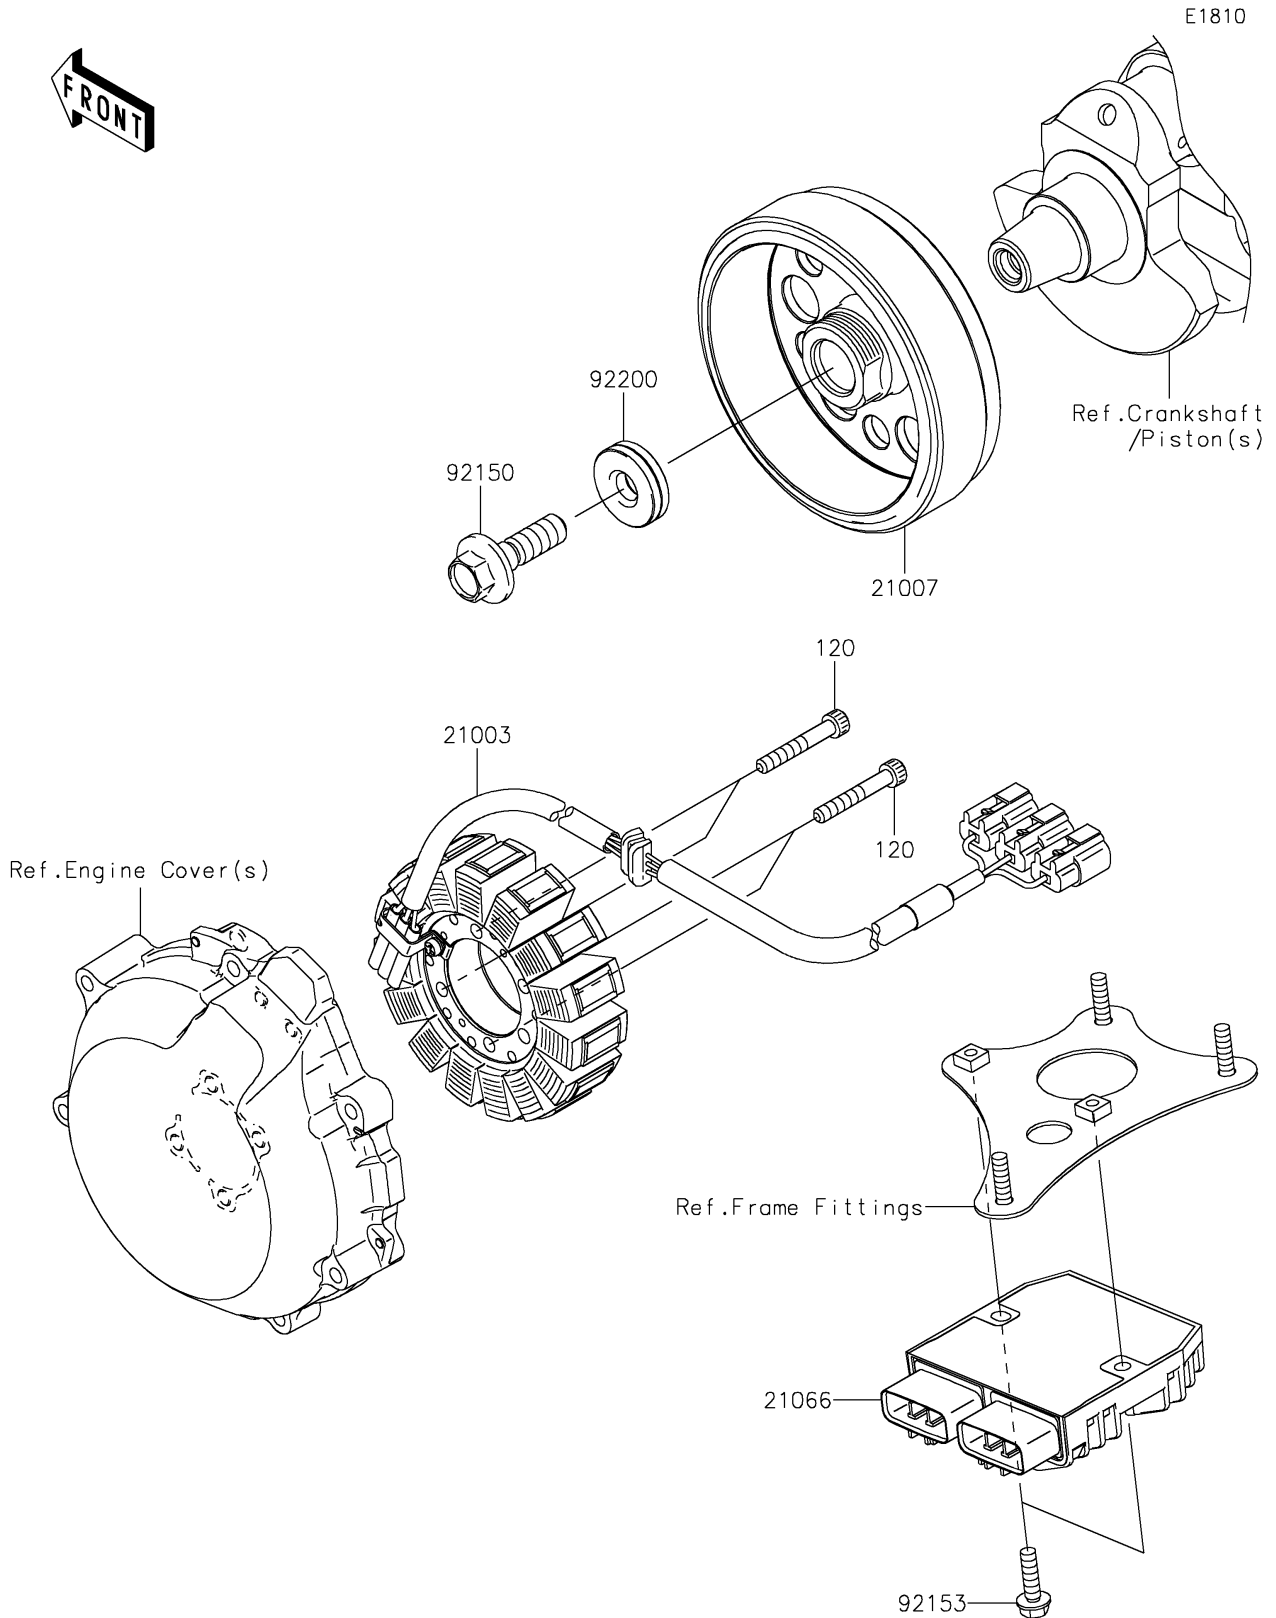

# 2022 Concours®14 ABS PARTS DIAGRAM

Generator

## 2022 Concours®14 ABS PARTS LIST

### Generator

ITEM NAME	PART NUMBER	QUANTITY
STATOR (Ref # 21003)	21003-0149	1
ROTOR (Ref # 21007)	21007-0595	1
REGULATOR-VOLTAGE (Ref # 21066)	21066-0771	1
BOLT,12X40 (Ref # 92150)	92150-1717	1
BOLT,FLANGED,6X22 (Ref # 92153)	92153-1598	2
WASHER,12X34X9 (Ref # 92200)	92200-0369	1
BOLT-SOCKET,6X40 (Ref # 120)	120CA0640	4