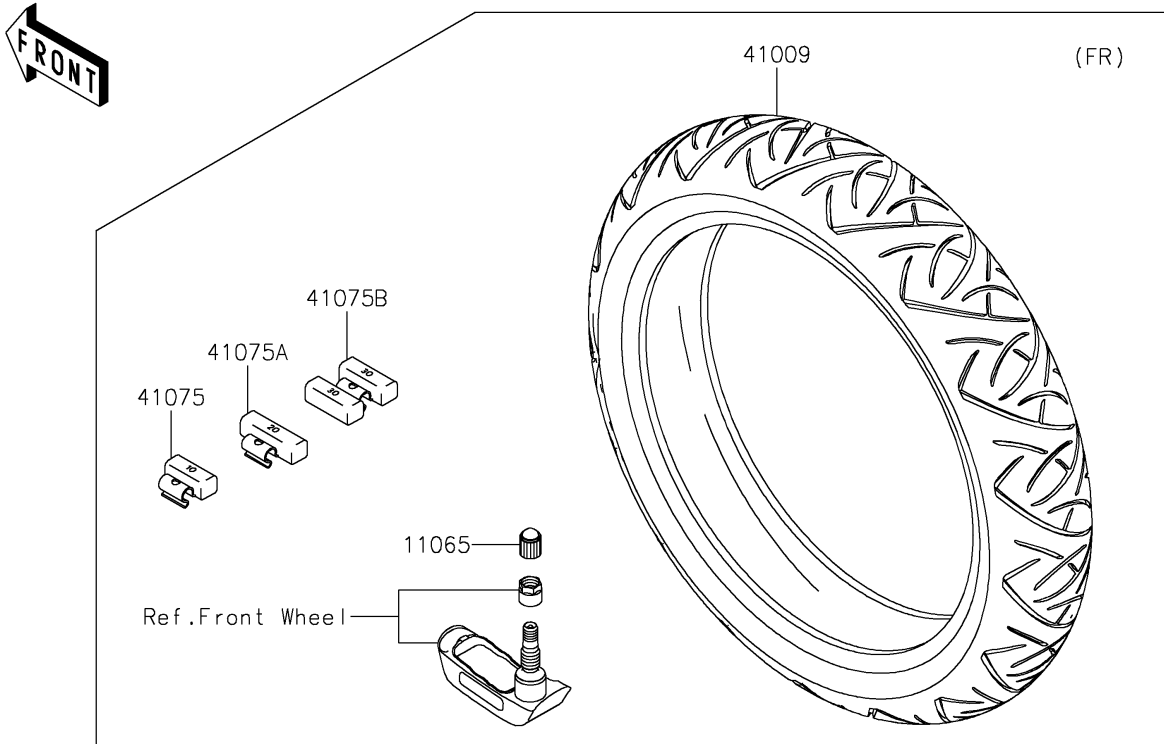

2022 Concours®14 ABS PARTS DIAGRAM

Tires

F2210

2022 Concours®14 ABS PARTS LIST

Tires

ITEM NAME	PART NUMBER	QUANTITY
CAP (Ref # 11065)	11065-1112	2
TIRE,FR,120/70ZR17(58W),BT021F (Ref # 41009)	41009-0738	1
TIRE,RR,190/50ZR17(73W),BT021R (Ref # 41009A)	41009-0739	1
BALANCER-WHEEL,10G,SILVER (Ref # 41075)	41075-0007	AR
BALANCER-WHEEL,20G,SILVER (Ref # 41075A)	41075-0008	AR
BALANCER-WHEEL,30G,SILVER (Ref # 41075B)	41075-0017	AR