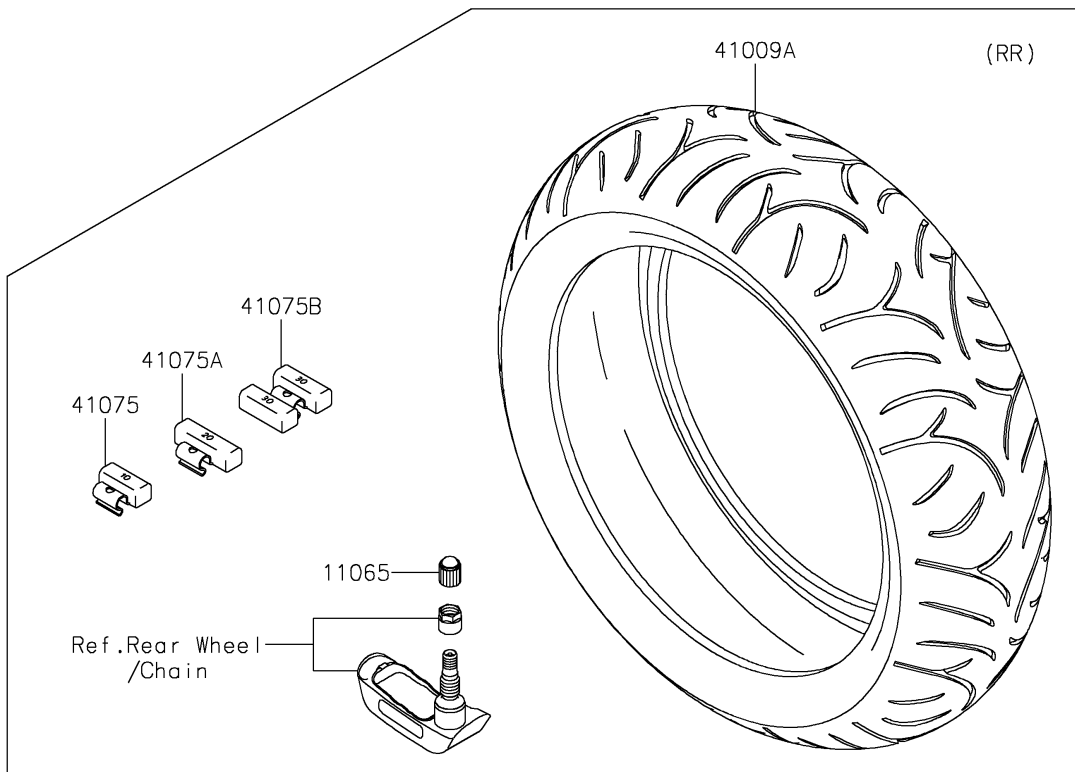

2022 Concours®14 ABS PARTS DIAGRAM

Tires

F2210

2022 Concours®14 ABS PARTS LIST

Tires

ITEM NAME	PART NUMBER	QUANTITY
CAP (Ref # 11065)	11065-1112	2
TIRE,FR,120/70ZR17(58W),BT021F (Ref # 41009)	41009-0738	1
TIRE,RR,190/50ZR17(73W),BT021R (Ref # 41009A)	41009-0739	1
BALANCER-WHEEL,10G,SILVER (Ref # 41075)	41075-0007	AR
BALANCER-WHEEL,20G,SILVER (Ref # 41075A)	41075-0008	AR
BALANCER-WHEEL,30G,SILVER (Ref # 41075B)	41075-0017	AR