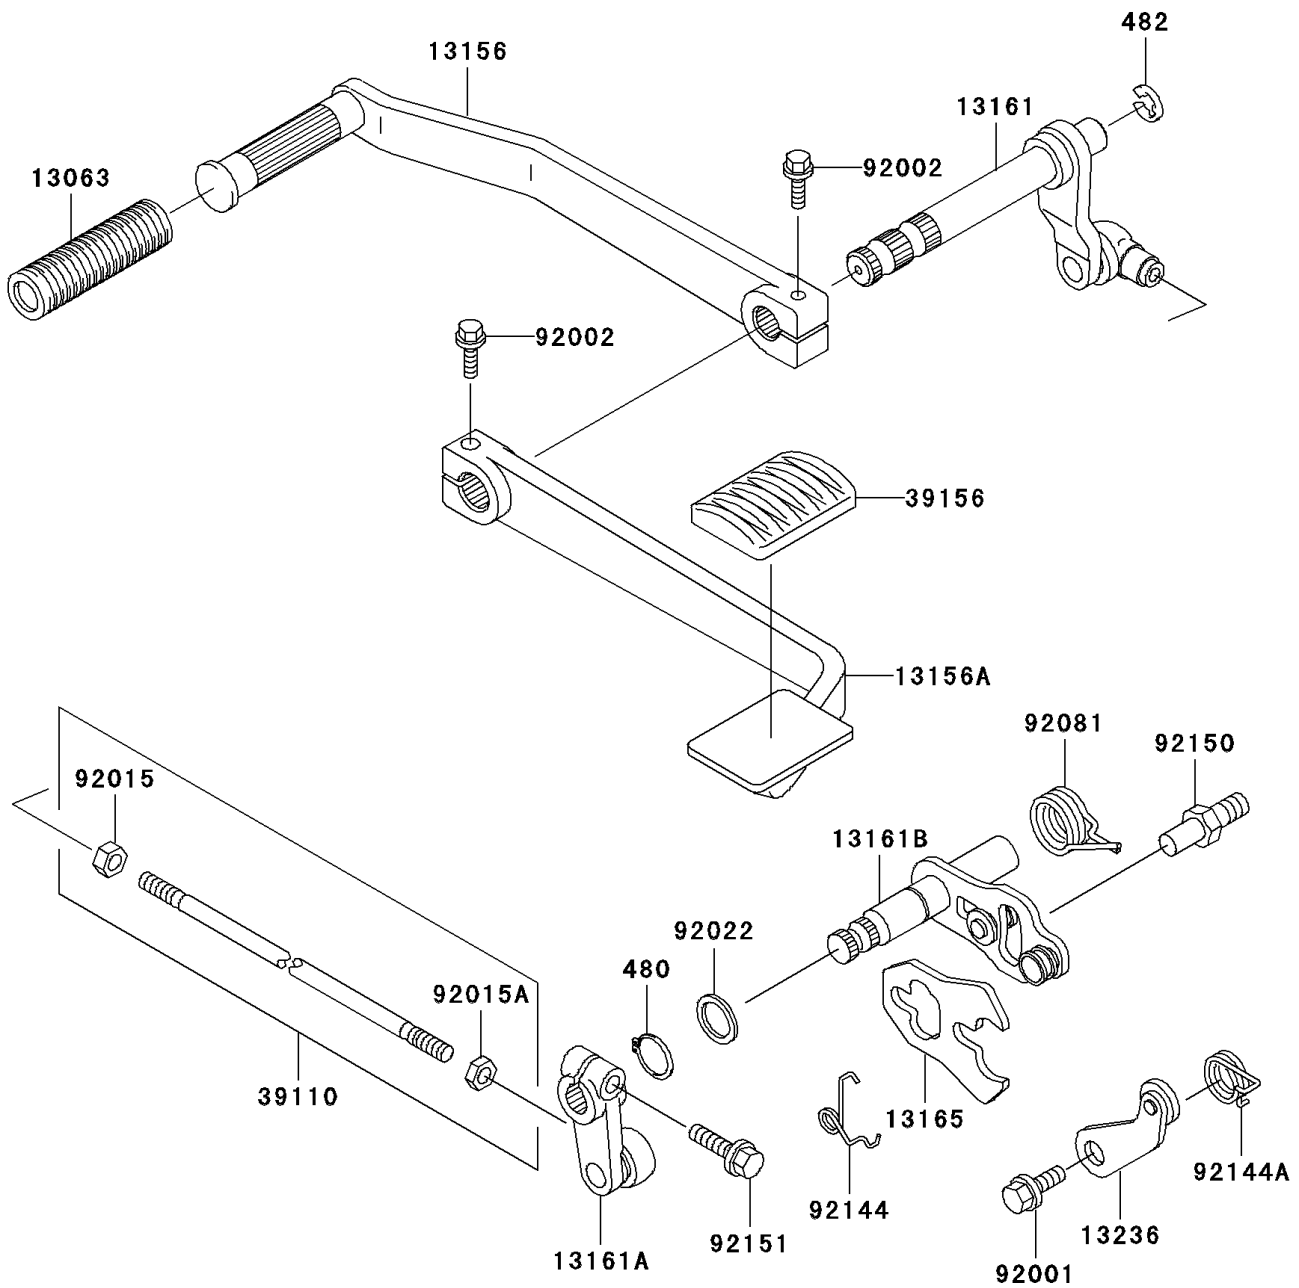

1999 Vulcan 1500 Drifter PARTS DIAGRAM

Gear Change Mechanism

E1370

1999 Vulcan 1500 Drifter PARTS LIST

Gear Change Mechanism

ITEM NAME	PART NUMBER	QUANTITY
-----------	-------------	----------