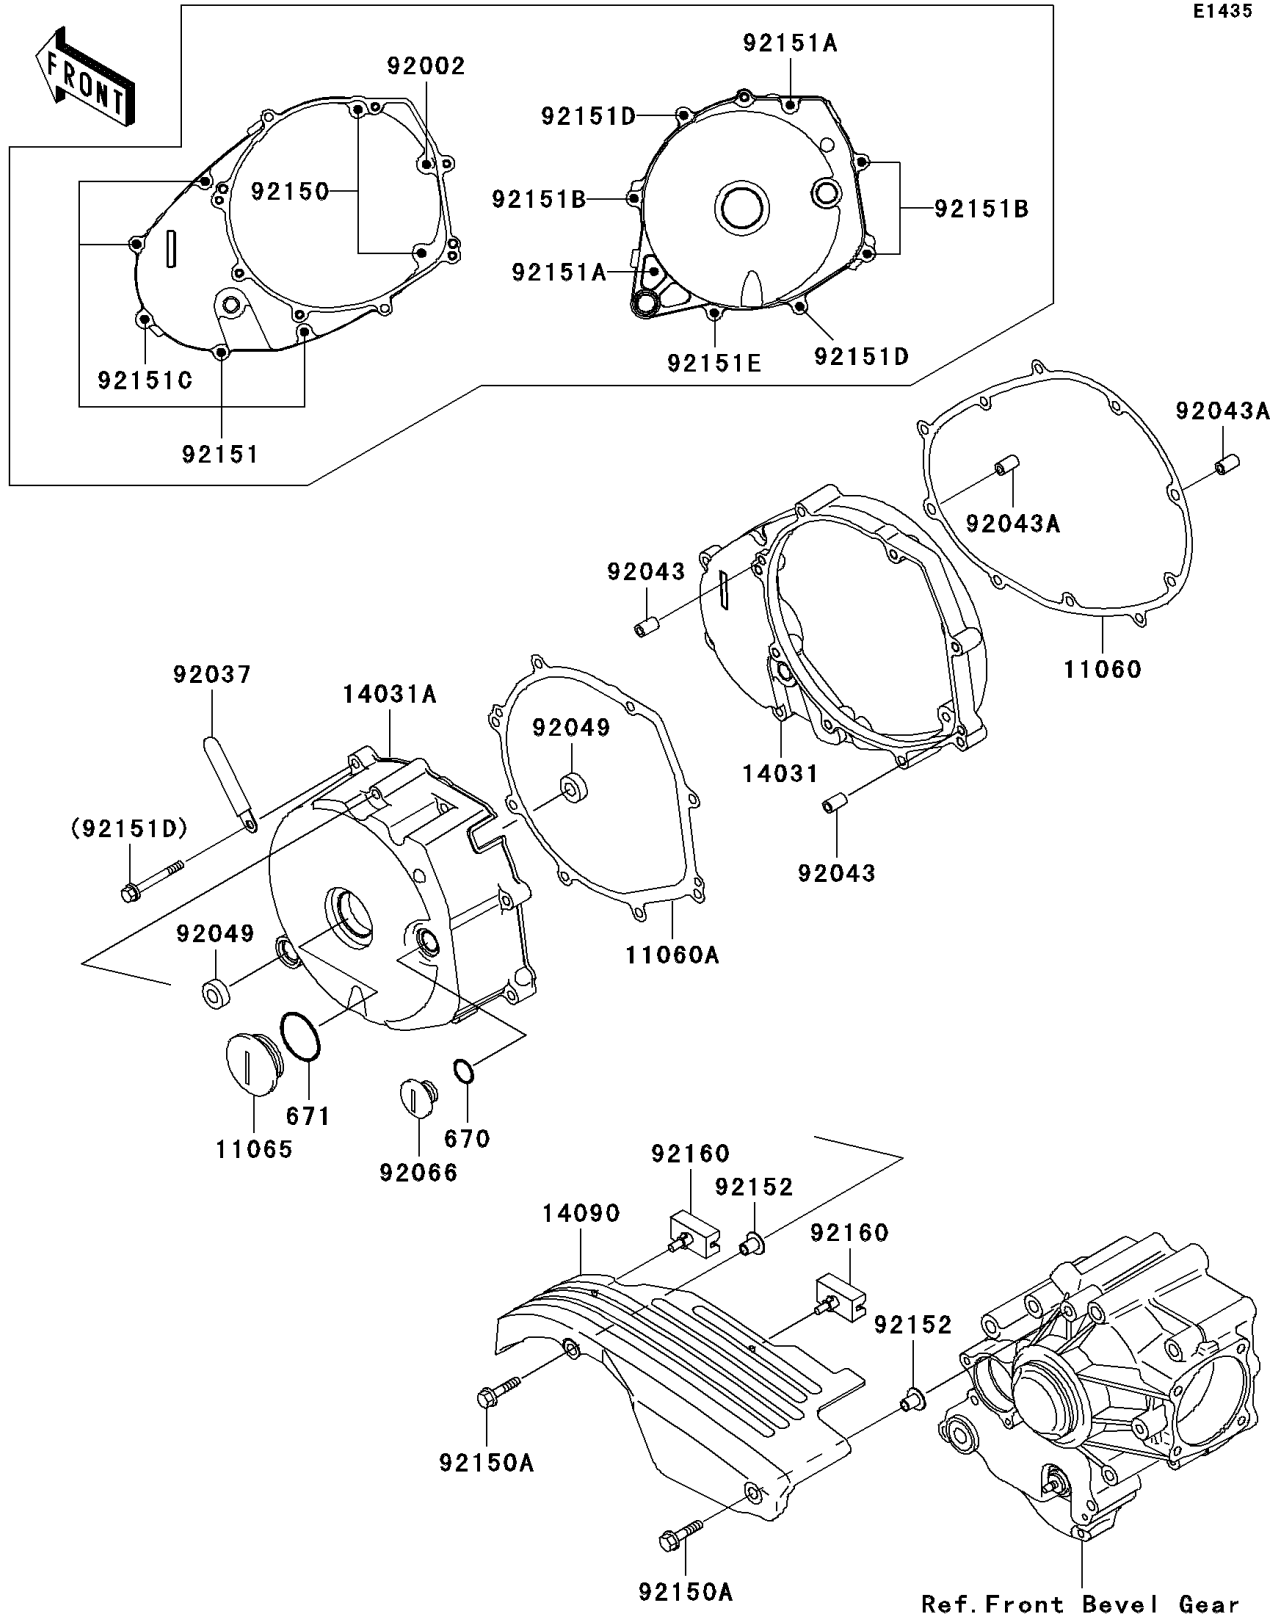

# 1999 Vulcan 1500 Drifter PARTS DIAGRAM

Left Engine Cover(s)

E1435

# 1999 Vulcan 1500 Drifter PARTS LIST

Left Engine Cover(s)

ITEM NAME	PART NUMBER	QUANTITY
-----------	-------------	----------