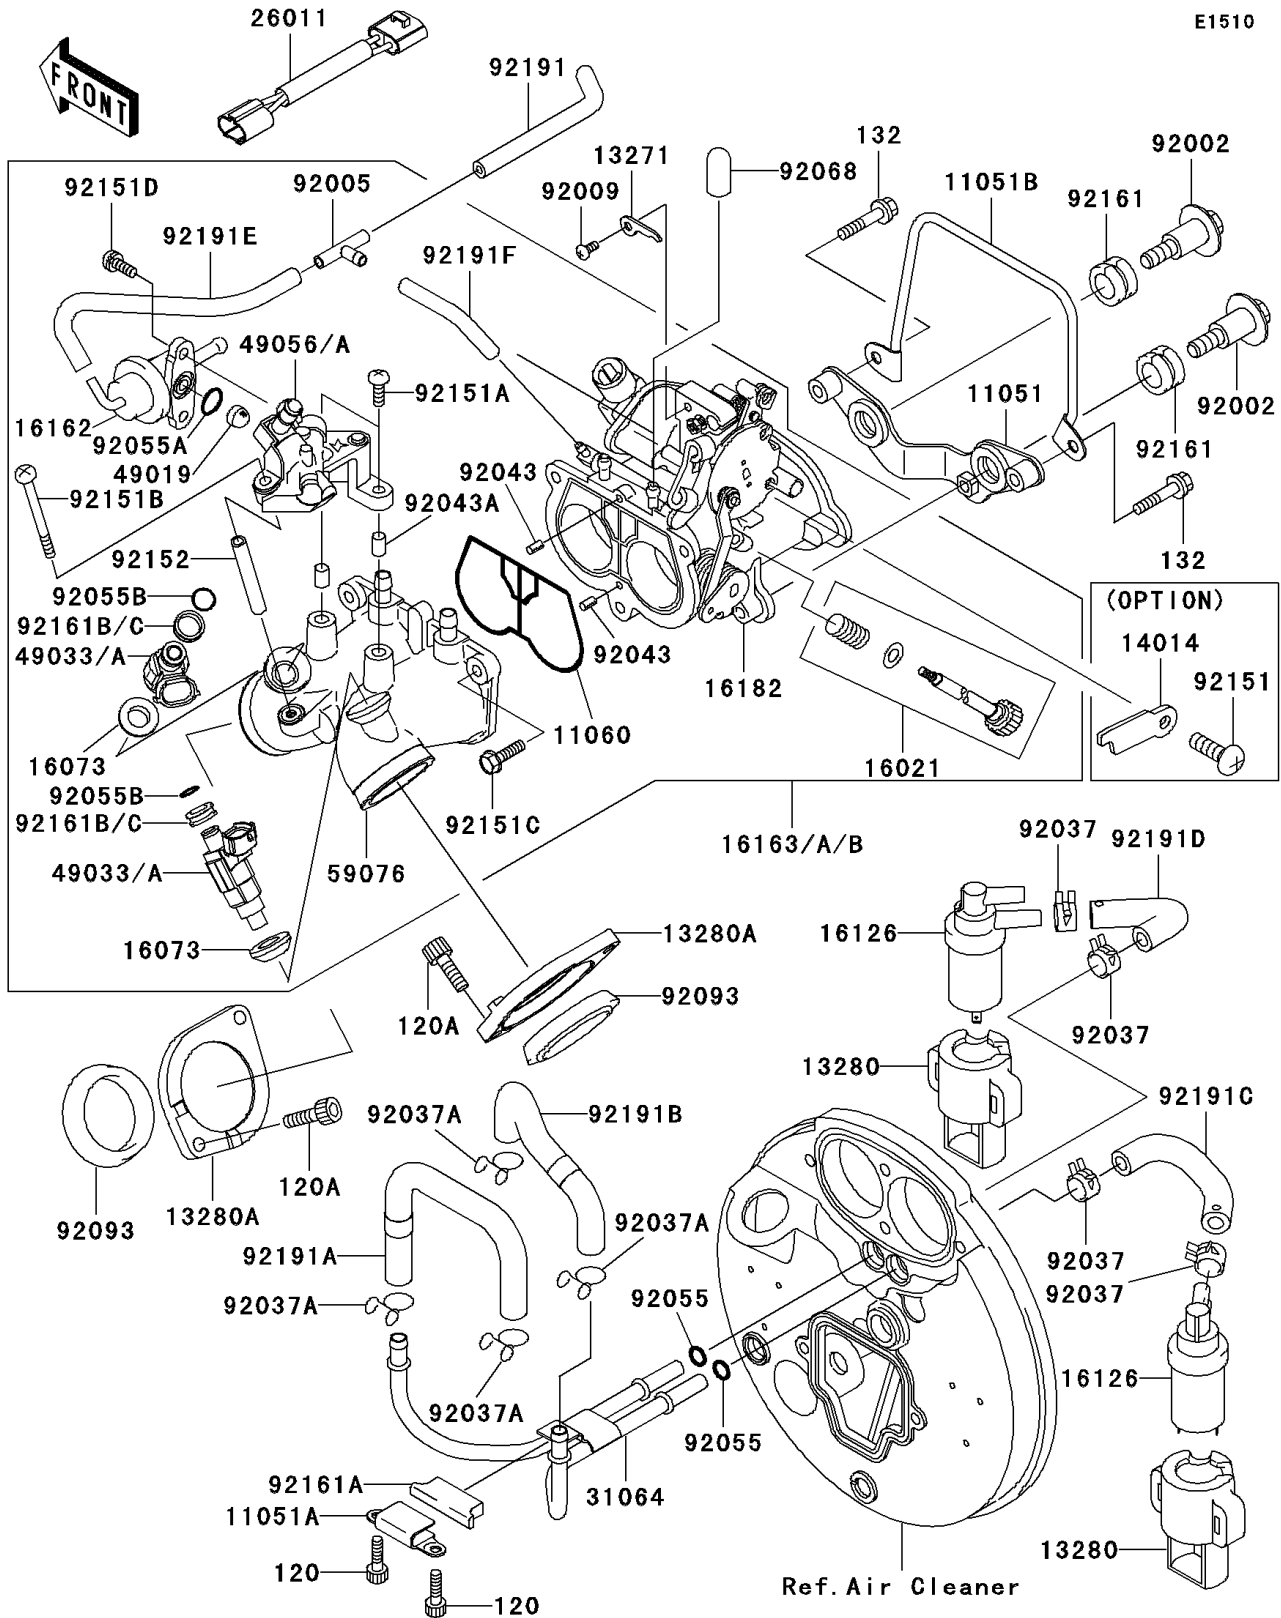

# 1999 Vulcan 1500 Drifter PARTS DIAGRAM

Throttle

# 1999 Vulcan 1500 Drifter PARTS LIST

Throttle

ITEM NAME	PART NUMBER	QUANTITY
-----------	-------------	----------