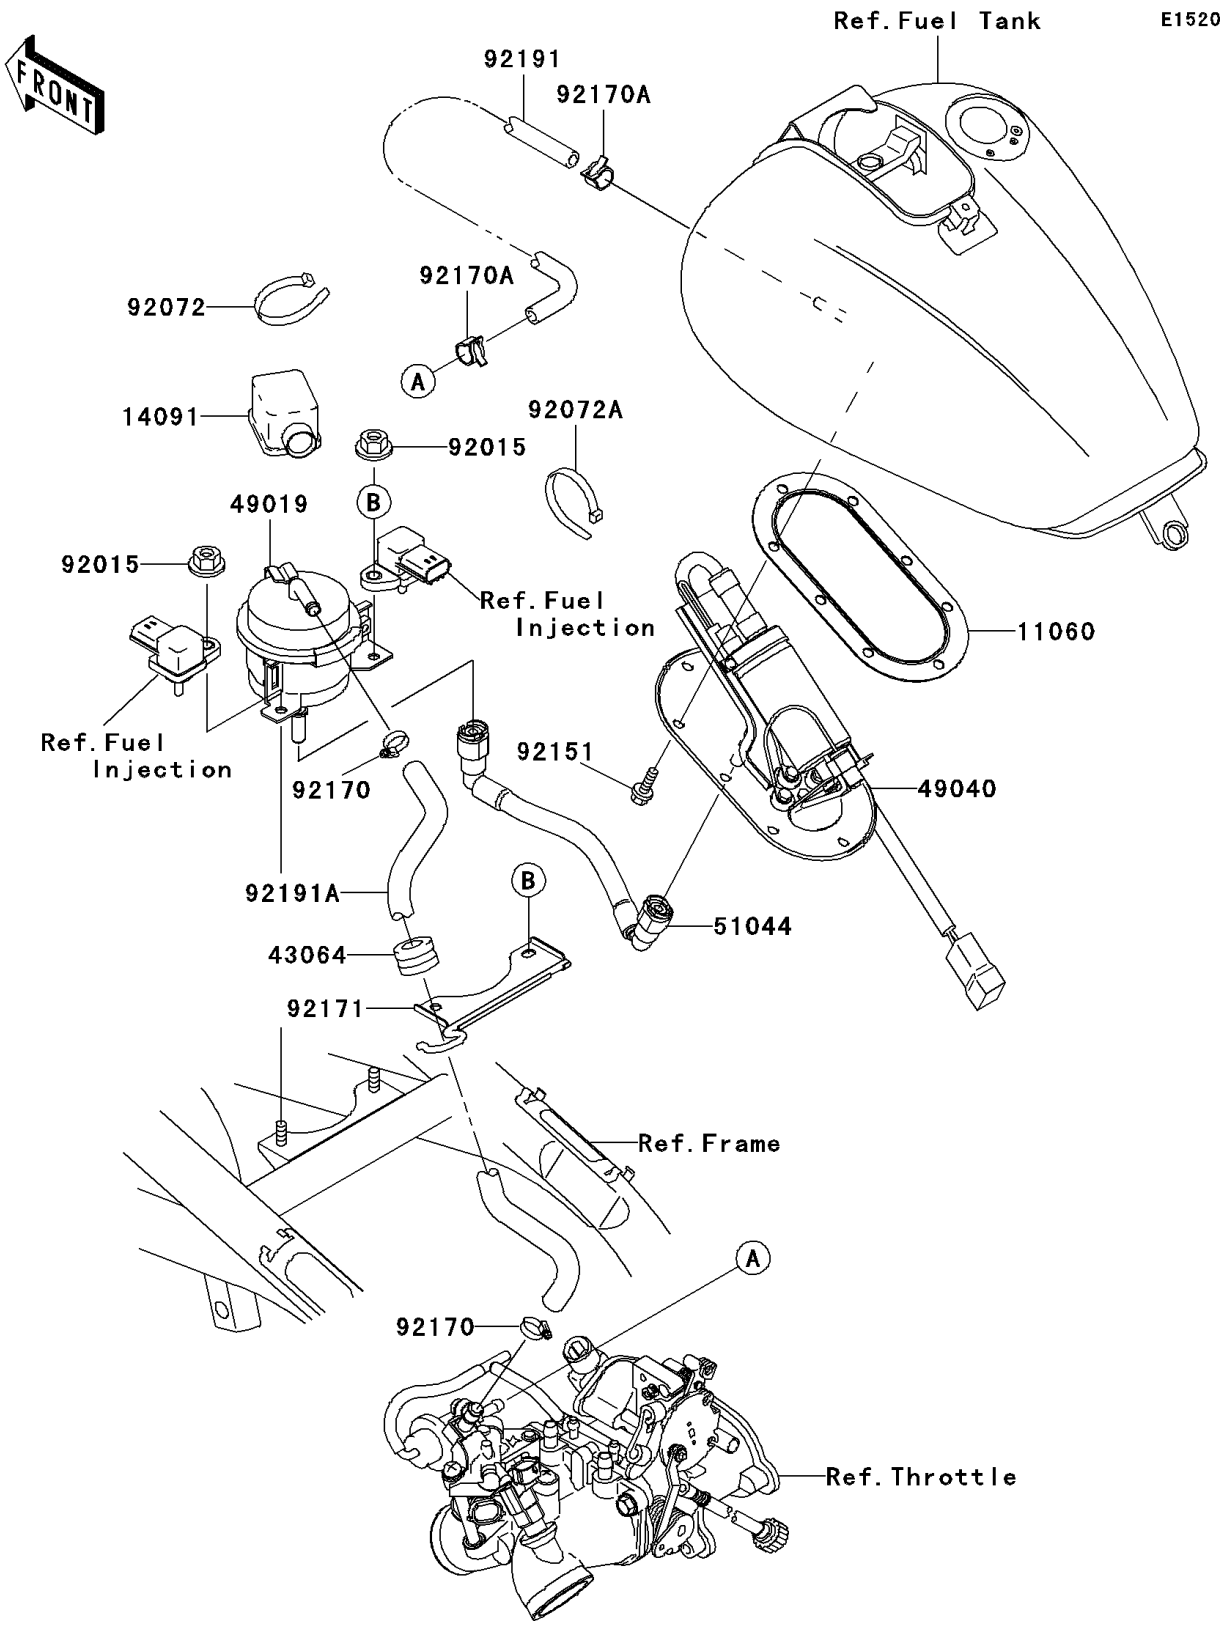

1999 Vulcan 1500 Drifter PARTS DIAGRAM

Fuel Pump(VN1500-J1)

1999 Vulcan 1500 Drifter PARTS LIST

Fuel Pump(VN1500-J1)

ITEM NAME	PART NUMBER	QUANTITY
-----------	-------------	----------