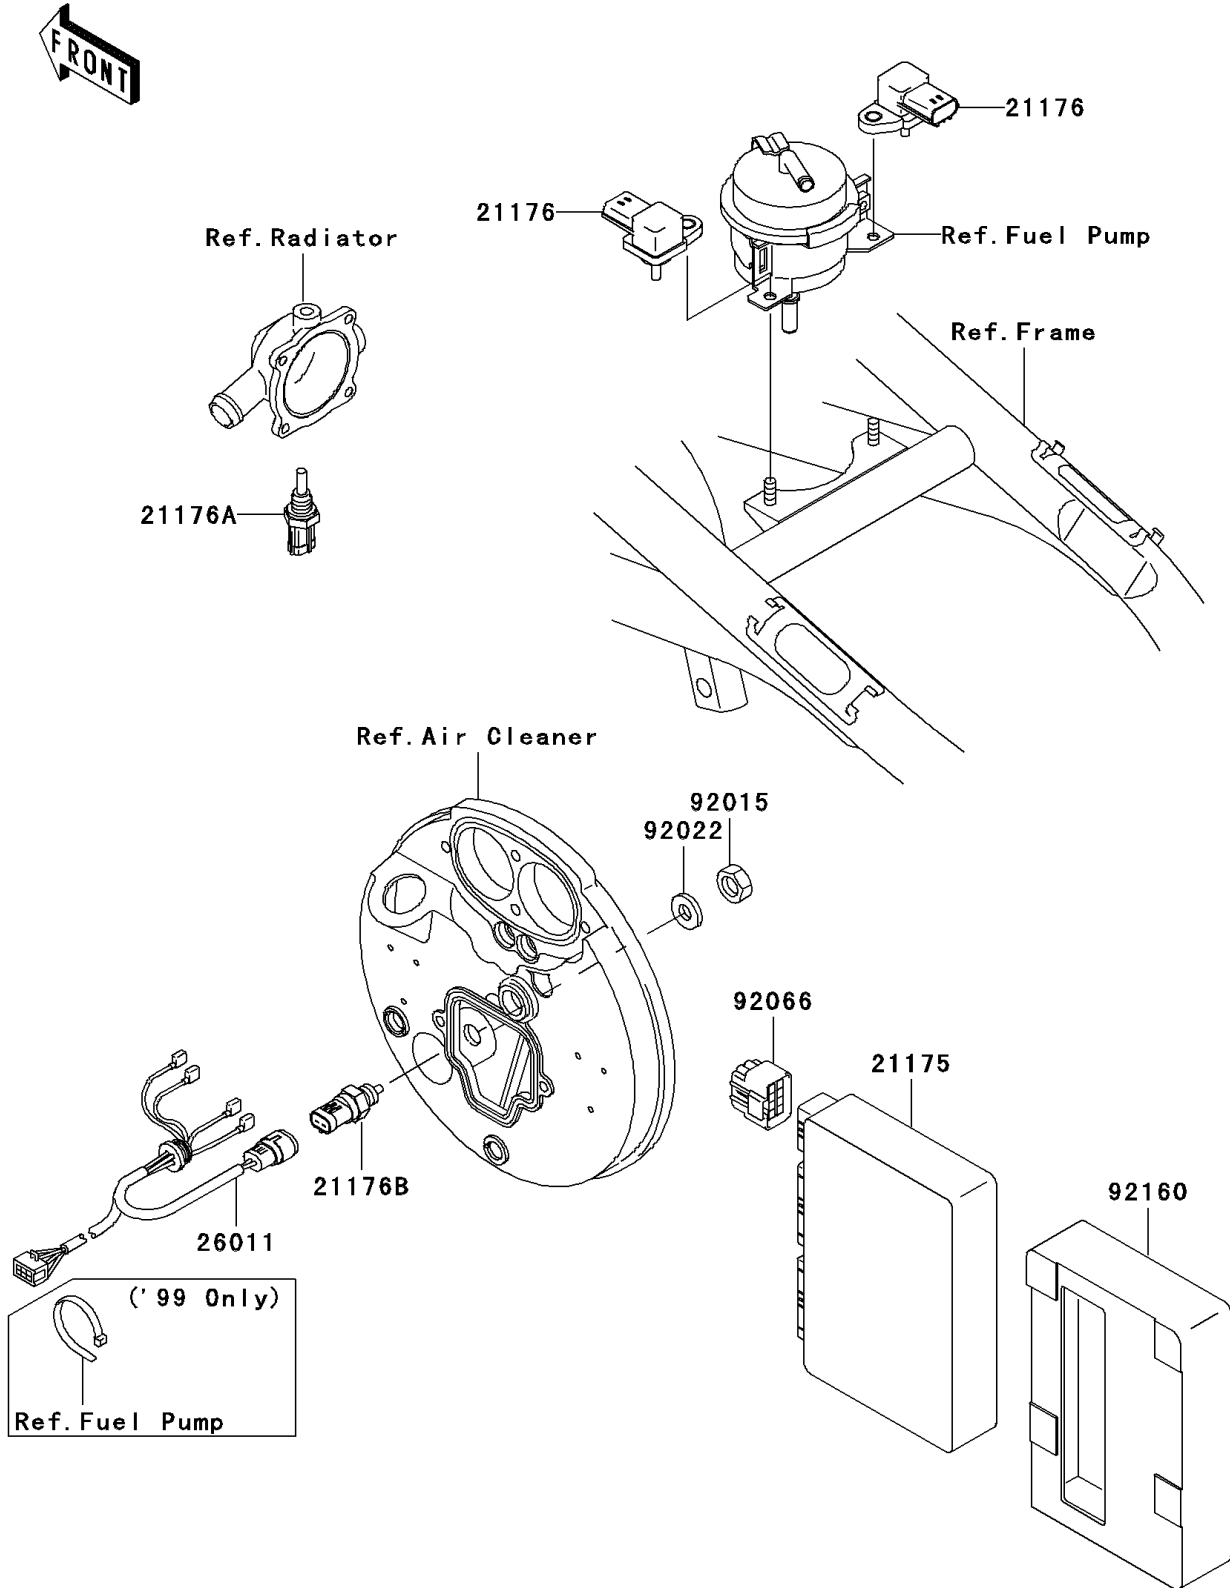

1999 Vulcan 1500 Drifter PARTS DIAGRAM

Fuel Injection

E1530

1999 Vulcan 1500 Drifter PARTS LIST

Fuel Injection

ITEM NAME	PART NUMBER	QUANTITY
-----------	-------------	----------